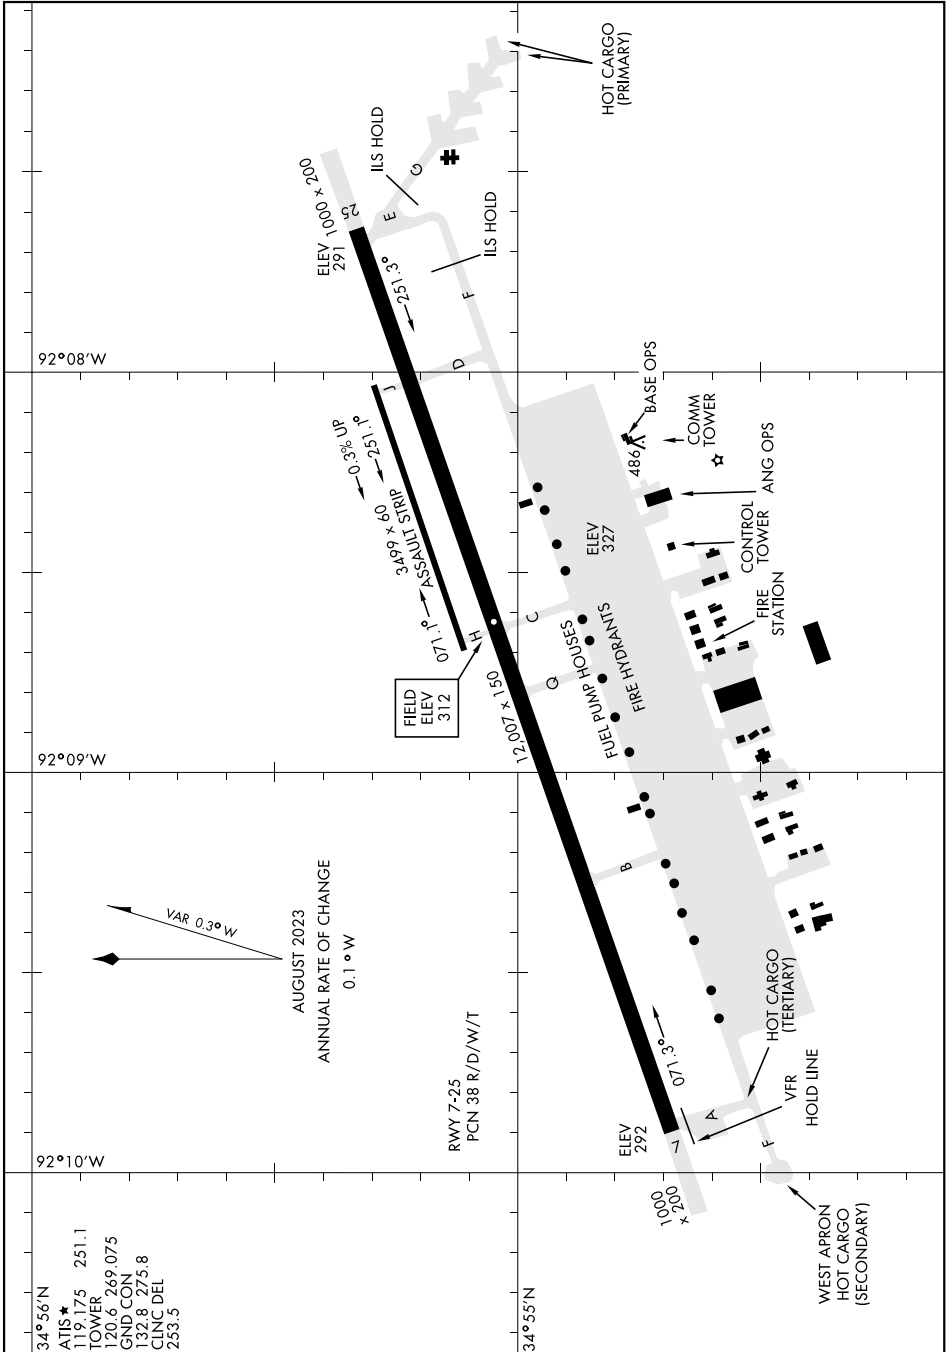

AIRPORT DIAGRAM

LITTLE ROCK AFB (KLRF)

JACKSONVILLE, ARKANSAS

AL-738 [USAF]

SC-1, 22 FEB 2024 to 21 MAR 2024

SC-1, 22 FEB 2024 to 21 MAR 2024

AIRPORT DIAGRAM

JACKSONVILLE, ARKANSAS

LITTLE ROCK AFB (KLRF)