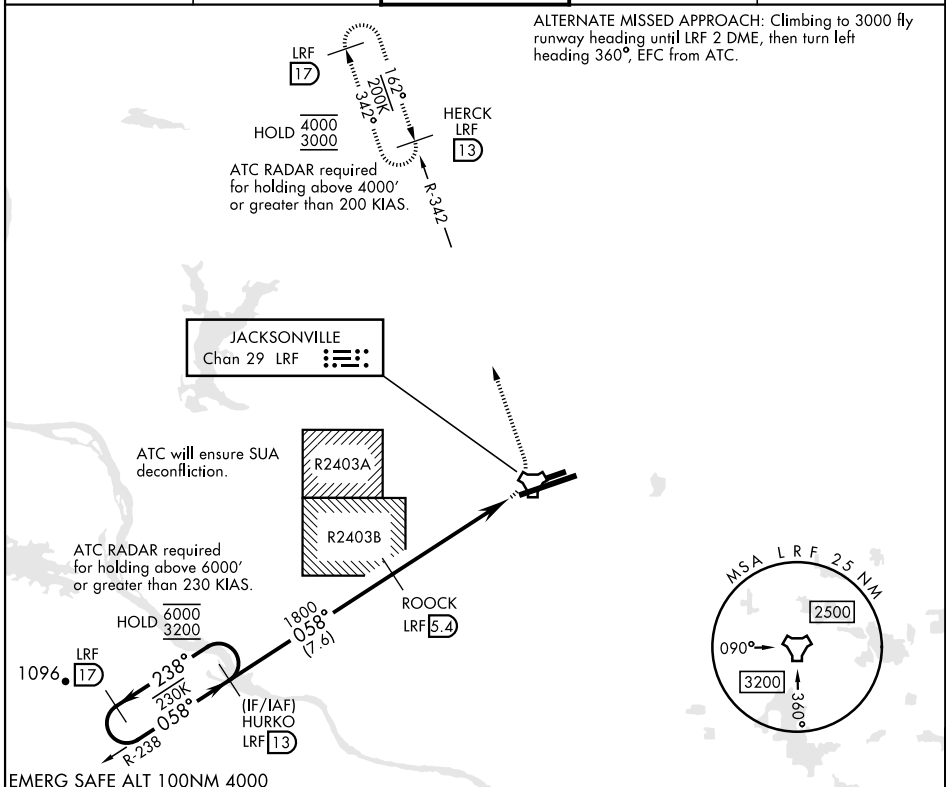

TACAN RWY 07

TACAN LRF Chan 29	APCH CRS 058°	Rwy ldg 12,007 TDZE 310 Arprt Elev 312
-----------------------------	-------------------------	---

AL-738 [USAF]

LITTLE ROCK AFB (KLRF)

▼ * When ALS inop, increase CAT AB RVR to 55, vis to 1 mile; CAT CDE vis to 1 1/8 miles.
 ** Circling not authorized S of Rwy 07-25.

ALS-1 

MISSED APPROACH: Climbing left turn turn to 3000 to intcp LRF R-342 outbound to HERCK and hold as published.

ATIS★ 119.175 251.1	APP CON/DEP CON 119.5 306.2	TOWER 120.6 269.075	GND CON 132.8 275.8	CLNC DEL 253.5
-------------------------------	---------------------------------------	-------------------------------	-------------------------------	--------------------------

		3000 LRF R-342 HERCK LRF 13	ELEV 312	TDZE 310	
CATEGORY	A	B	C	D	E
S-07*	980/40 670 (700-3/4)		980-1 1/2	670	(700-1 1/2)
CIRCLING**	980-1 668 (700-1)	980-1 7/8 668 (700-1 7/8)	1040-2 1/4 728 (800-2 1/4)	1040-2 1/2 728 (800-2 1/2)	
HIRL Rwy 07-25 TDZL/CL Rwy 25					

TACAN RWY 07

SC-1, 22 FEB 2024 to 21 MAR 2024

SC-1, 22 FEB 2024 to 21 MAR 2024