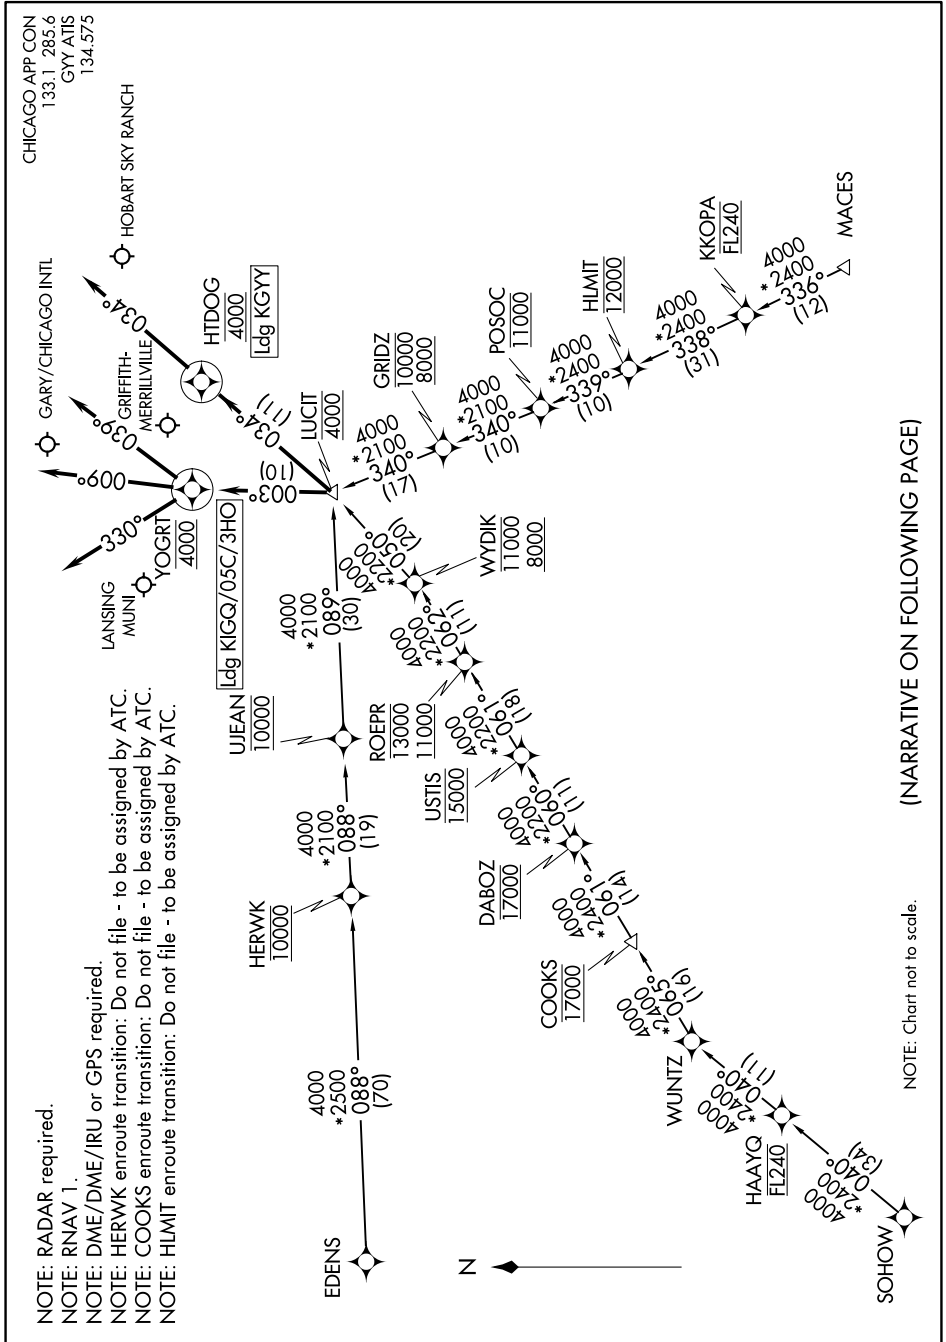

LUCIT TWO ARRIVAL (RNAV)

GARY, INDIANA

EC-2, 22 FEB 2024 to 21 MAR 2024

(NARRATIVE ON FOLLOWING PAGE)

NOTE: Chart not to scale.

EC-2, 22 FEB 2024 to 21 MAR 2024

LUCIT TWO ARRIVAL (RNAV)

GARY, INDIANA