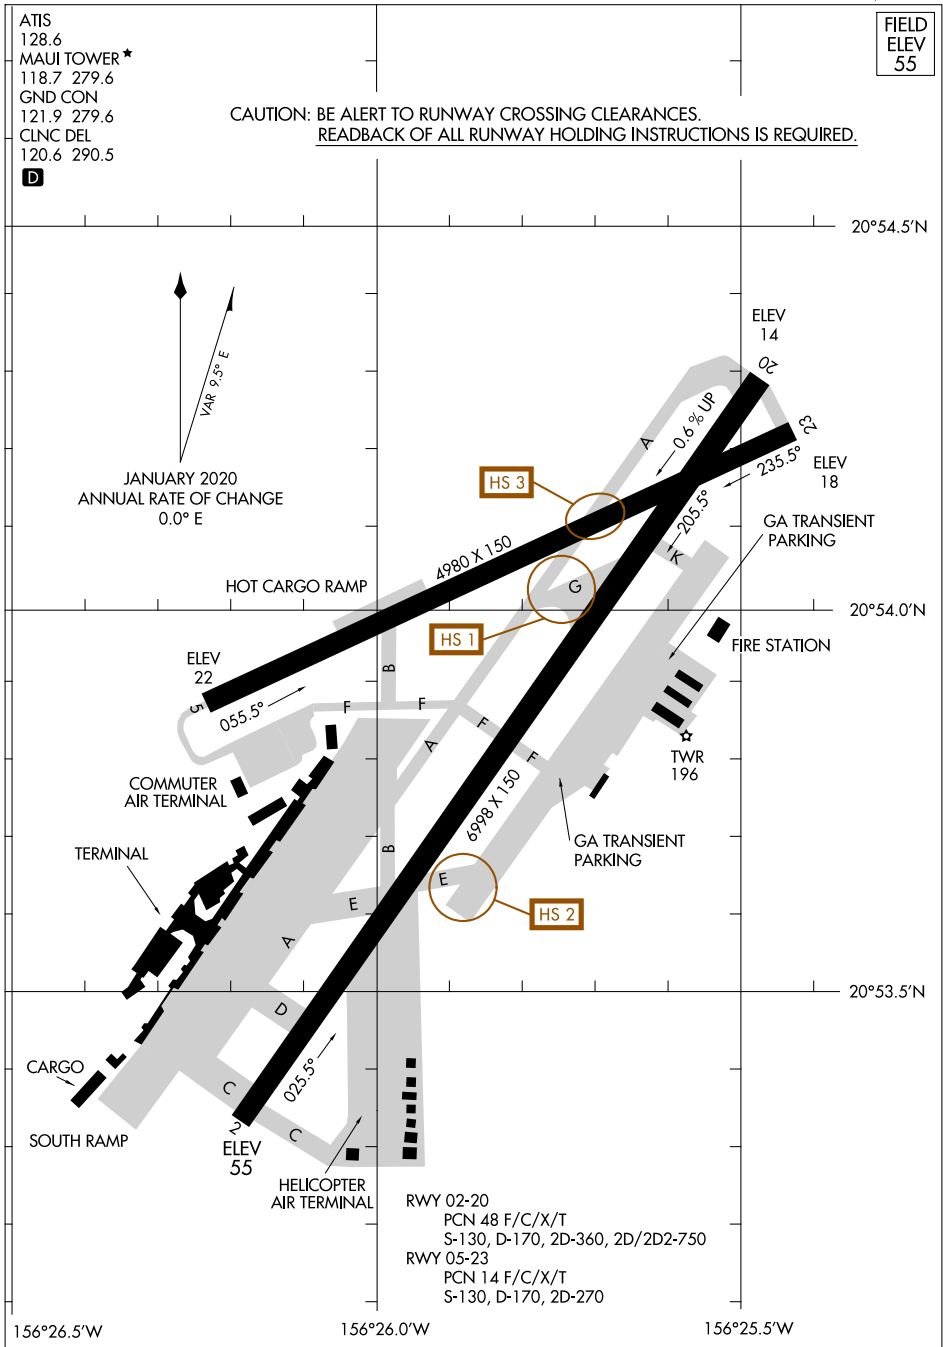

20310

AIRPORT DIAGRAM

AL-762 (FAA)

KAHULUI (OGG)(PHOG)
KAHULUI, HAWAII

ATIS
 128.6
 MAUI TOWER *
 118.7 279.6
 GND CON
 121.9 279.6
 CLNC DEL
 120.6 290.5

FIELD
 ELEV
 55

CAUTION: BE ALERT TO RUNWAY CROSSING CLEARANCES.
 READBACK OF ALL RUNWAY HOLDING INSTRUCTIONS IS REQUIRED.

D

PAC, 25 JAN 2024 to 21 MAR 2024

PAC, 25 JAN 2024 to 21 MAR 2024

AIRPORT DIAGRAM

20310

KAHULUI, HAWAII
KAHULUI (OGG)(PHOG)