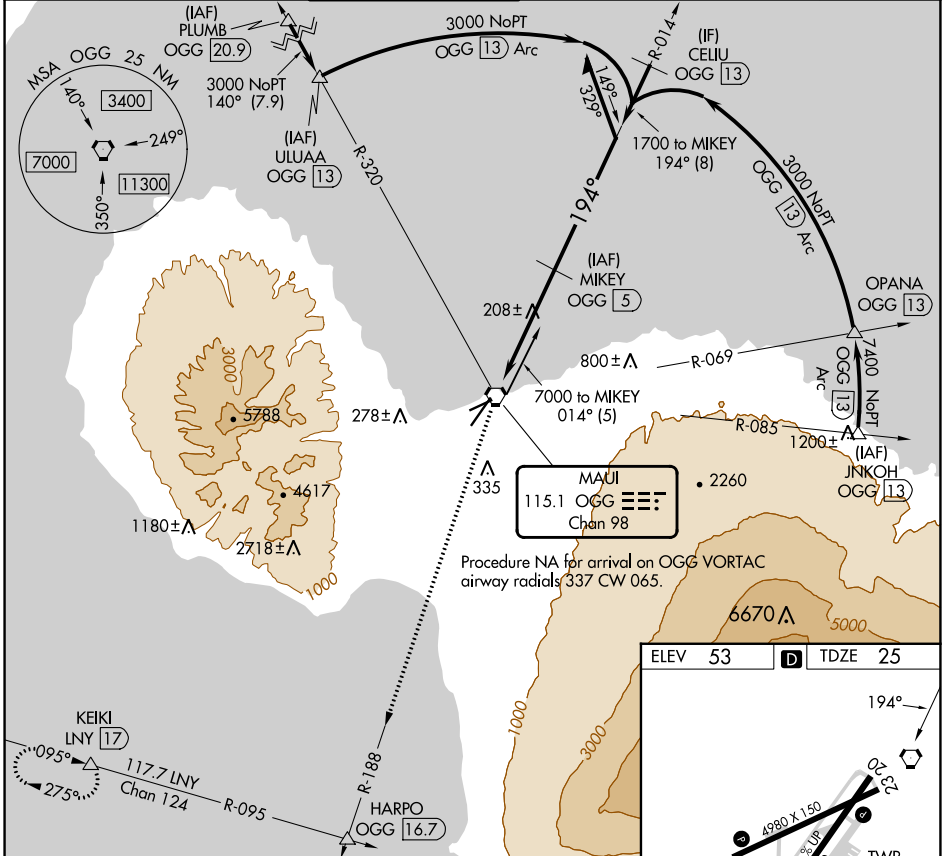

VORTAC OGG 115.1 Chan 98	APP CRS 194°	Rwy Idg TDZE Apt Elev	6995 25 53
--	------------------------	-----------------------------	---------------------------------------

VOR Z or TACAN RWY 20

KAHALUI (OGG)(PHOG)

DME required.

MISSED APPROACH: Climb to 5000 on OGG R-188 to HARPO INT/OGG 16.7 DME then right turn on LNY R-095 to KEIKI 17 DME and hold.

ATIS 128.6	HCF APPROACH 120.2 322.4 (NORTH) 119.5 225.4 (SOUTH)	MAUI TOWER ★ 118.7 (CTAF) 0 279.6	GND CON 121.9 279.6	CLNC DEL 120.6 290.5	UNICOM 122.95
----------------------	--	---	-------------------------------	--------------------------------	-------------------------

CATEGORY	A	B	C	D
S-20	460-1	435 (500-1)	460-1¼	435 (500-1¼)
CIRCLING	500-1 447 (500-1)	620-1 557 (600-1)	740-2 687 (700-2)	1140-3 1087 (1100-3)

PAC, 25 JAN 2024 to 21 MAR 2024

PAC, 25 JAN 2024 to 21 MAR 2024