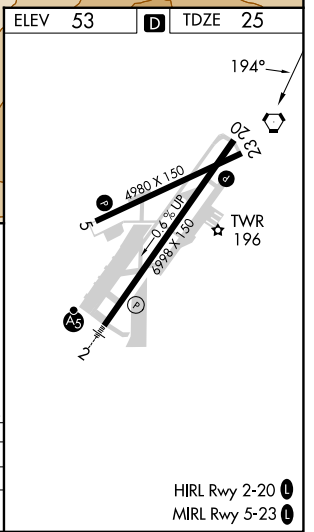

VORTAC OGG 115.1 Chan 98	APP CRS 194°	Rwy Idg TDZE Apt Elev	6995 25 53
--	------------------------	-----------------------------	---------------------------------------

VOR Z or TACAN RWY 20

KAHALUI (OGG)(PHOG)

DME required.

MISSED APPROACH: Climb to 5000 on OGG R-188 to HARPO INT/OGG 16.7 DME then right turn on LNY R-095 to KEIKI 17 DME and hold.

ATIS 128.6	HCF APPROACH 120.2 322.4 (NORTH) 119.5 225.4 (SOUTH)	MAUI TOWER ★ 118.7 (CTAF) 0 279.6	GND CON 121.9 279.6	CLNC DEL 120.6 290.5	UNICOM 122.95
----------------------	--	---	-------------------------------	--------------------------------	-------------------------

CATEGORY	A	B	C	D
S-20	460-1	435 (500-1)	460-1¼	435 (500-1¼)
CIRCLING	500-1 447 (500-1)	620-1 557 (600-1)	740-2 687 (700-2)	1140-3 1087 (1100-3)

PAC, 25 JAN 2024 to 21 MAR 2024

PAC, 25 JAN 2024 to 21 MAR 2024