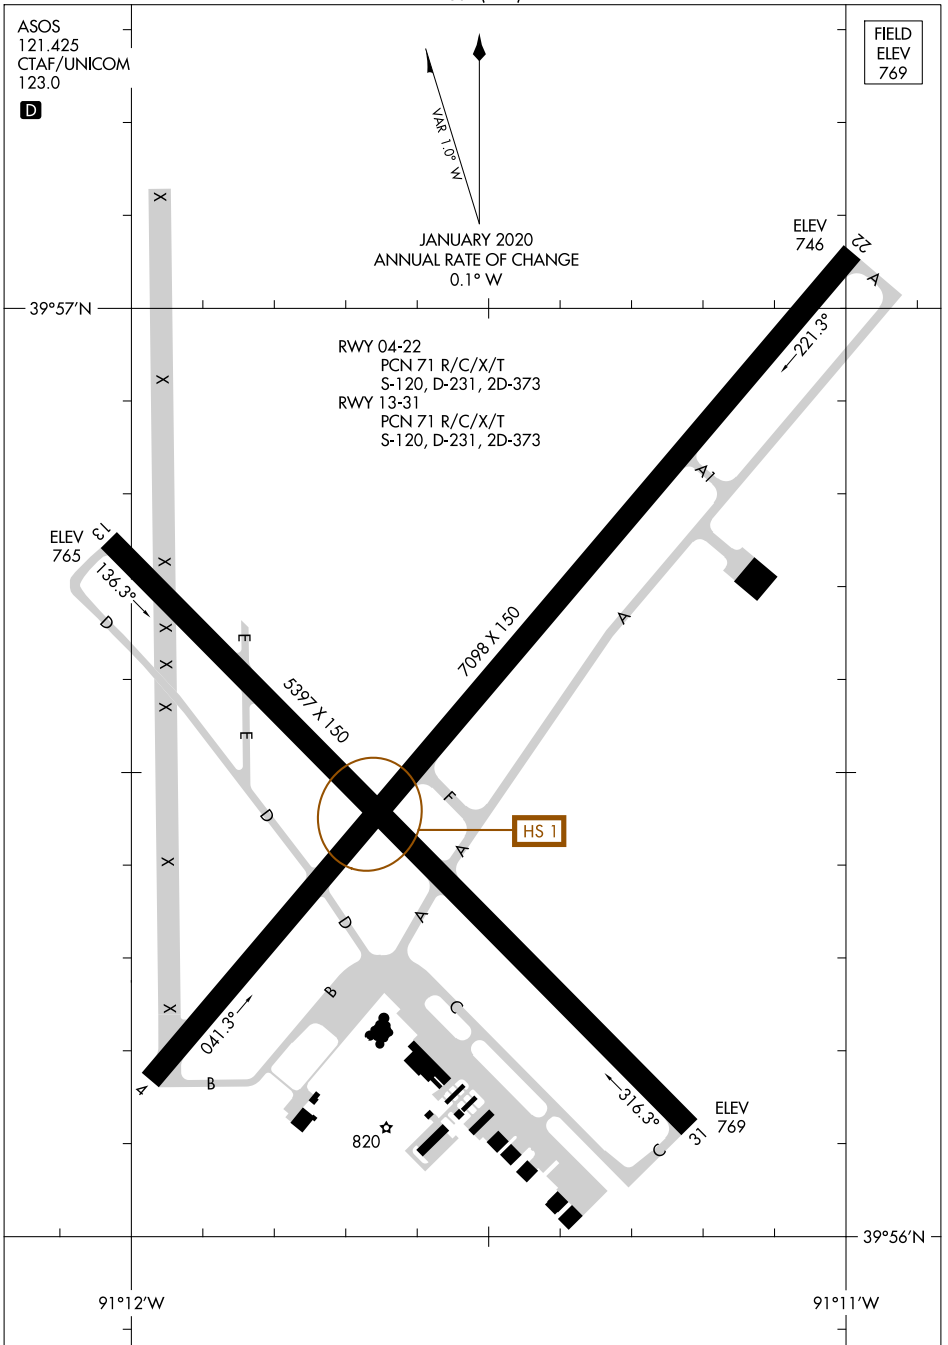

23166

AIRPORT DIAGRAM

QUINCY RGNL-BALDWIN FLD (UIIN)
QUINCY, ILLINOIS

ASOS
121.425
CTAF/UNICOM
123.0

D

FIELD
ELEV
769

AL-862 (FAA)

JANUARY 2020
ANNUAL RATE OF CHANGE
0.1° W

RWY 04-22
PCN 71 R/C/X/T
S-120, D-231, 2D-373
RWY 13-31
PCN 71 R/C/X/T
S-120, D-231, 2D-373

EC-3, 22 FEB 2024 to 21 MAR 2024

EC-3, 22 FEB 2024 to 21 MAR 2024

AIRPORT DIAGRAM

23166

QUINCY, ILLINOIS
QUINCY RGNL-BALDWIN FLD (UIIN)