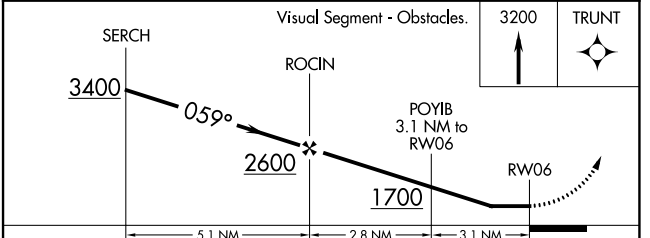

CATEGORY	A	B	C	D
CIRCLING	1200-1 508 (600-1)	1320-1 628 (700-1)	1640-2¾ 948 (1000-2¾)	2140-3 1448 (1500-3)

NE-2, 22 FEB 2024 to 21 MAR 2024

NE-2, 22 FEB 2024 to 21 MAR 2024