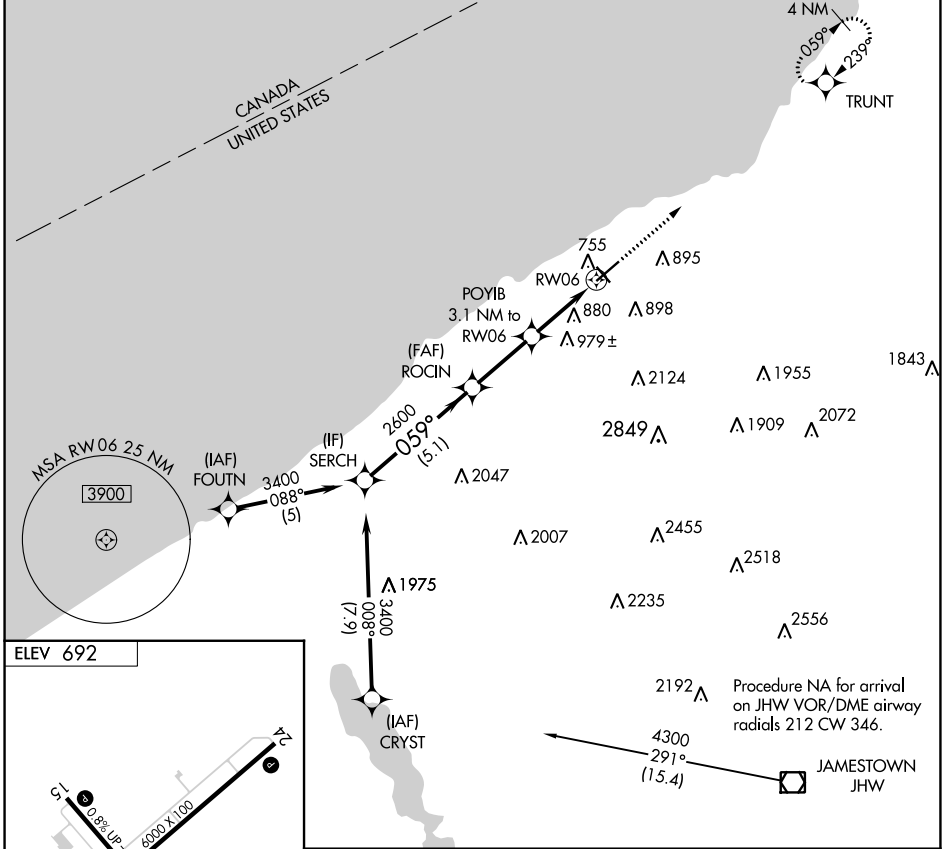

APP CRS	Rwy Idg	N/A
059°	TDZE	N/A
	Apt Elev	692

RNAV (GPS)-B

CHAUTAUGUA COUNTY/DUNKIRK (DKK)

RNP APCH.

Circling to Rwy 6, 24, 33 NA at night.
 Circling Cat D NA southeast of Rwy 6 and southwest of Rwy 33.
 -22°C

MISSED APPROACH: Climb to 3200 direct TRUNT and hold.

ASOS 119.275	BUFFALO APP CON 126.5 317.6	UNICOM 123.075 (CTAF)
------------------------	---------------------------------------	---------------------------------

MIRL Rwy 15-33
 REIL Rwy 6 and 24
 HIRL Rwy 6-24

CATEGORY	A	B	C	D
CIRCLING	1200-1 508 (600-1)	1320-1 628 (700-1)	1640-2¾ 948 (1000-2¾)	2140-3 1448 (1500-3)

NE-2, 22 FEB 2024 to 21 MAR 2024

NE-2, 22 FEB 2024 to 21 MAR 2024