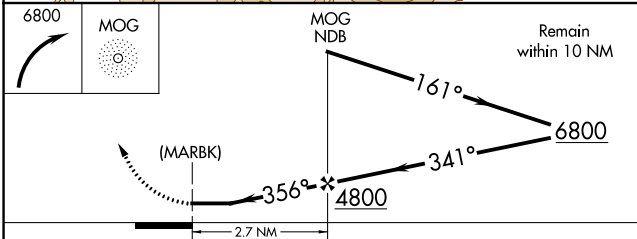

NDB MOG 404	APP CRS 356°	Rwy ldg TDZE N/A Apt Elev 2651
-----------------------	------------------------	-------------------------------------------------------

NDB or GPS-A

SISKIYOU COUNTY (SIY)

▼ Use Siskiyou County altimeter setting; when not available, use Montague-Yreka Rohrer Fld altimeter setting; when neither received, procedure not authorized. Circling NA for Cats C and D west of Rwy 17-35.

▲ NA MISSED APPROACH: Climbing right turn to 6800 direct MOG NDB and hold.

ASOS 121.125	SEATTLE CENTER 124.85 306.3	UNICOM 123.0 (CTAF) 0
------------------------	---------------------------------------	---------------------------------