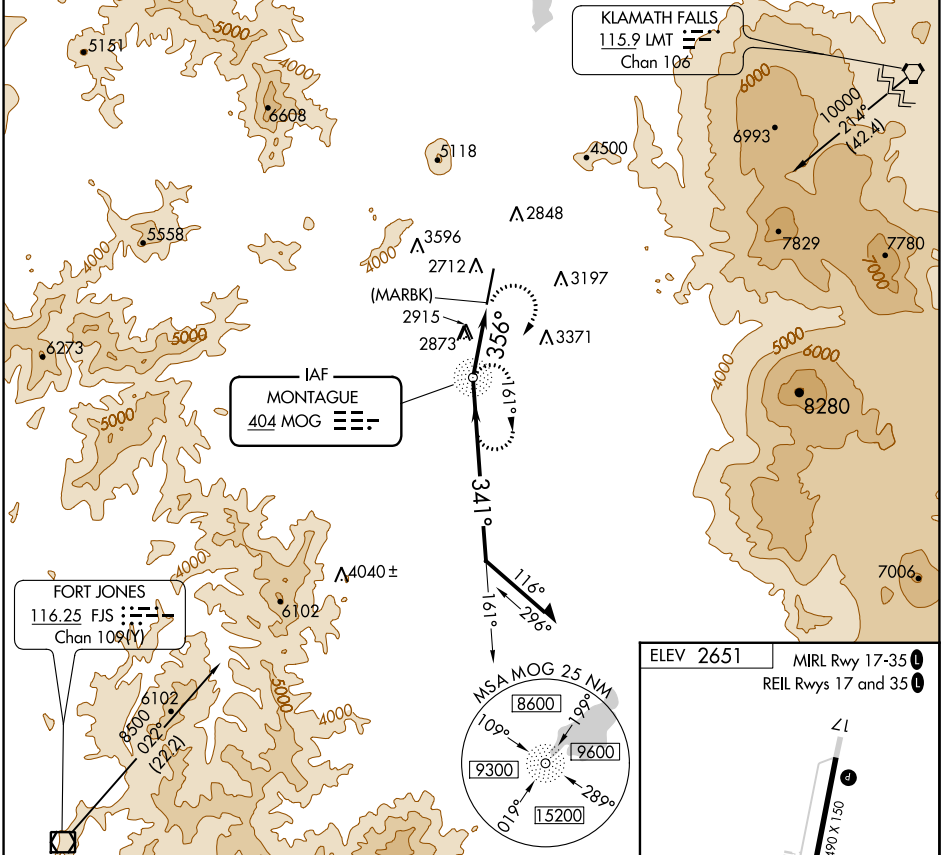

NDB MOG 404	APP CRS 356°	Rwy ldg TDZE N/A Apt Elev 2651
-----------------------	------------------------	-------------------------------------------------------

NDB or GPS-A

SISKIYOU COUNTY (SIY)

▼ Use Siskiyou County altimeter setting; when not available, use Montague-Yreka Rohrer Fld altimeter setting; when neither received, procedure not authorized. Circling NA for Cats C and D west of Rwy 17-35.

▲ NA MISSED APPROACH: Climbing right turn to 6800 direct MOG NDB and hold.

ASOS 121.125	SEATTLE CENTER 124.85 306.3	UNICOM 123.0 (CTAF) 0
------------------------	---------------------------------------	---------------------------------

CATEGORY	FAF to MAP 2.7 NM					
	A	B	C	D		
CIRCLING	3760-1¼ 1109 (1200-1¼)	3760-1½ 1109 (1200-1½)	3980-3 1329 (1400-3)	4220-3 1569 (1600-3)		
	Knots	60	90	120	150	180
	Min:Sec	2:42	1:48	1:21	1:05	0:54

SW-2, 22 FEB 2024 to 21 MAR 2024

SW-2, 22 FEB 2024 to 21 MAR 2024