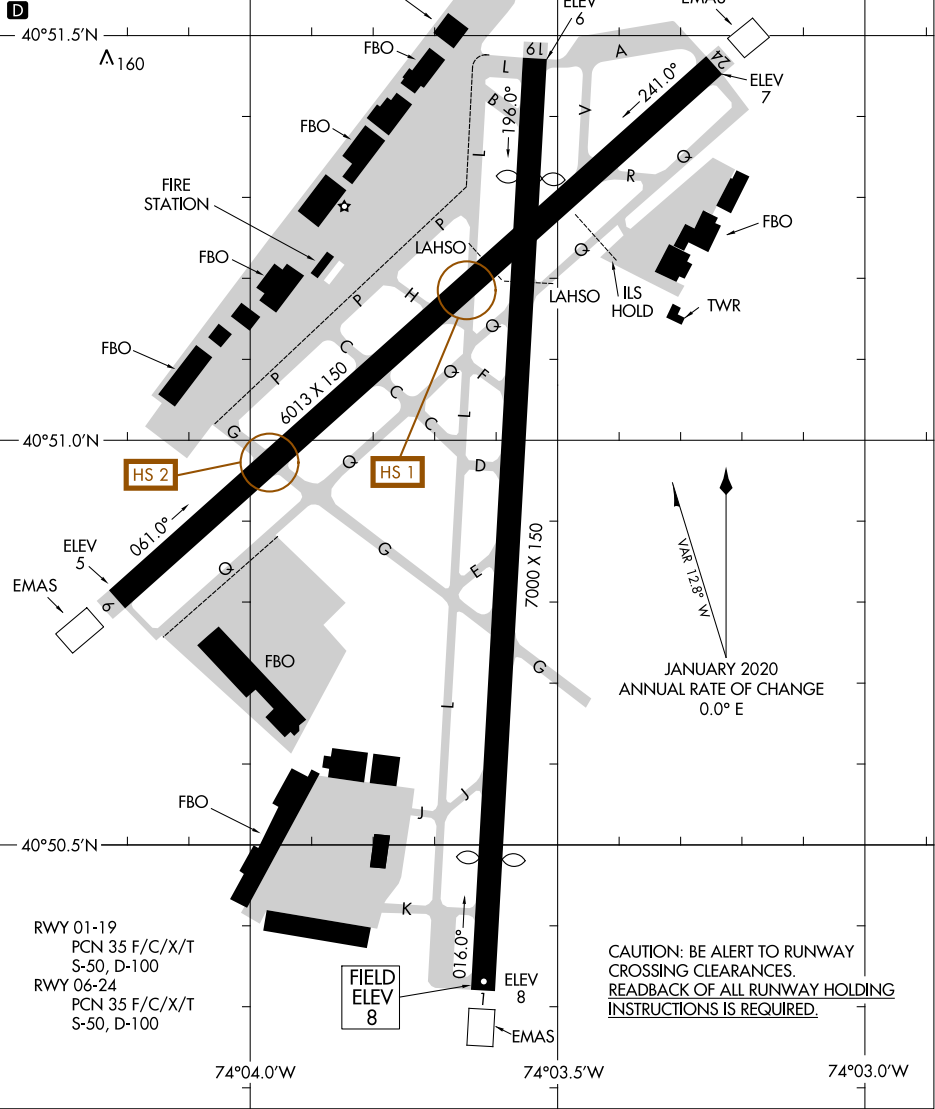

AIRPORT DIAGRAM

AL-890 (FAA)

TETERBORO (TEB)
TETERBORO, NEW JERSEY

D-ATIS
114.2 132.85
TETERBORO TOWER
119.5
GND CON
121.9
CLNC DEL
128.05
RAMP CON
120.675
PCDLC
PDC

NE-2, 22 FEB 2024 to 21 MAR 2024

NE-2, 22 FEB 2024 to 21 MAR 2024

AIRPORT DIAGRAM

TETERBORO, NEW JERSEY
TETERBORO (TEB)