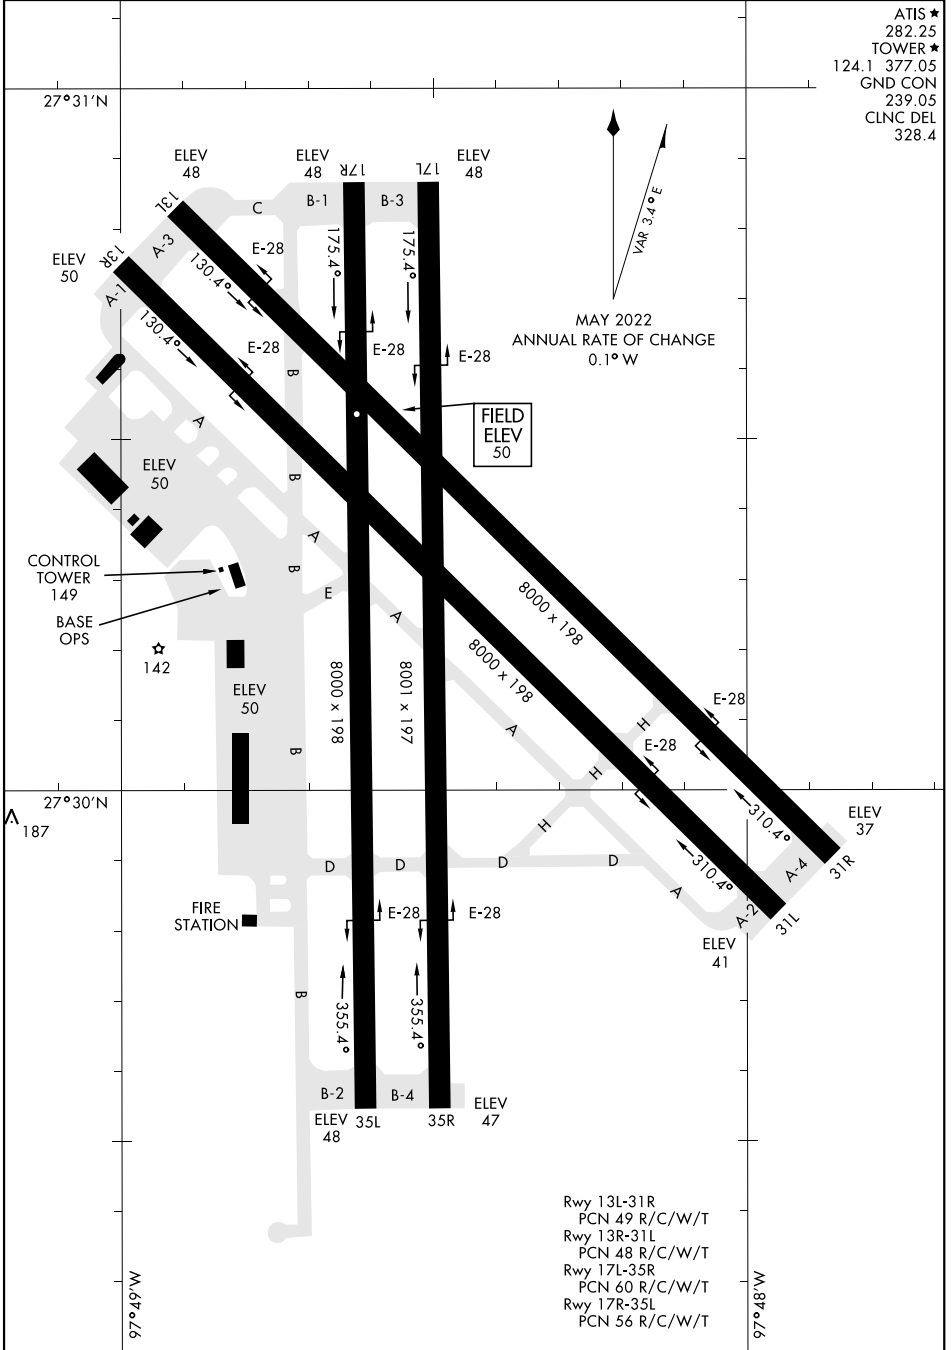

AIRPORT DIAGRAM

AL-918 [USN]

KINGSVILLE NAS (KNQI)

KINGSVILLE, TEXAS

ATIS ★ 282.25
 TOWER ★ 124.1
 377.05
 GND CON 239.05
 CLNC DEL 328.4

SC-3, 22 FEB 2024 to 21 MAR 2024

SC-3, 22 FEB 2024 to 21 MAR 2024

AIRPORT DIAGRAM