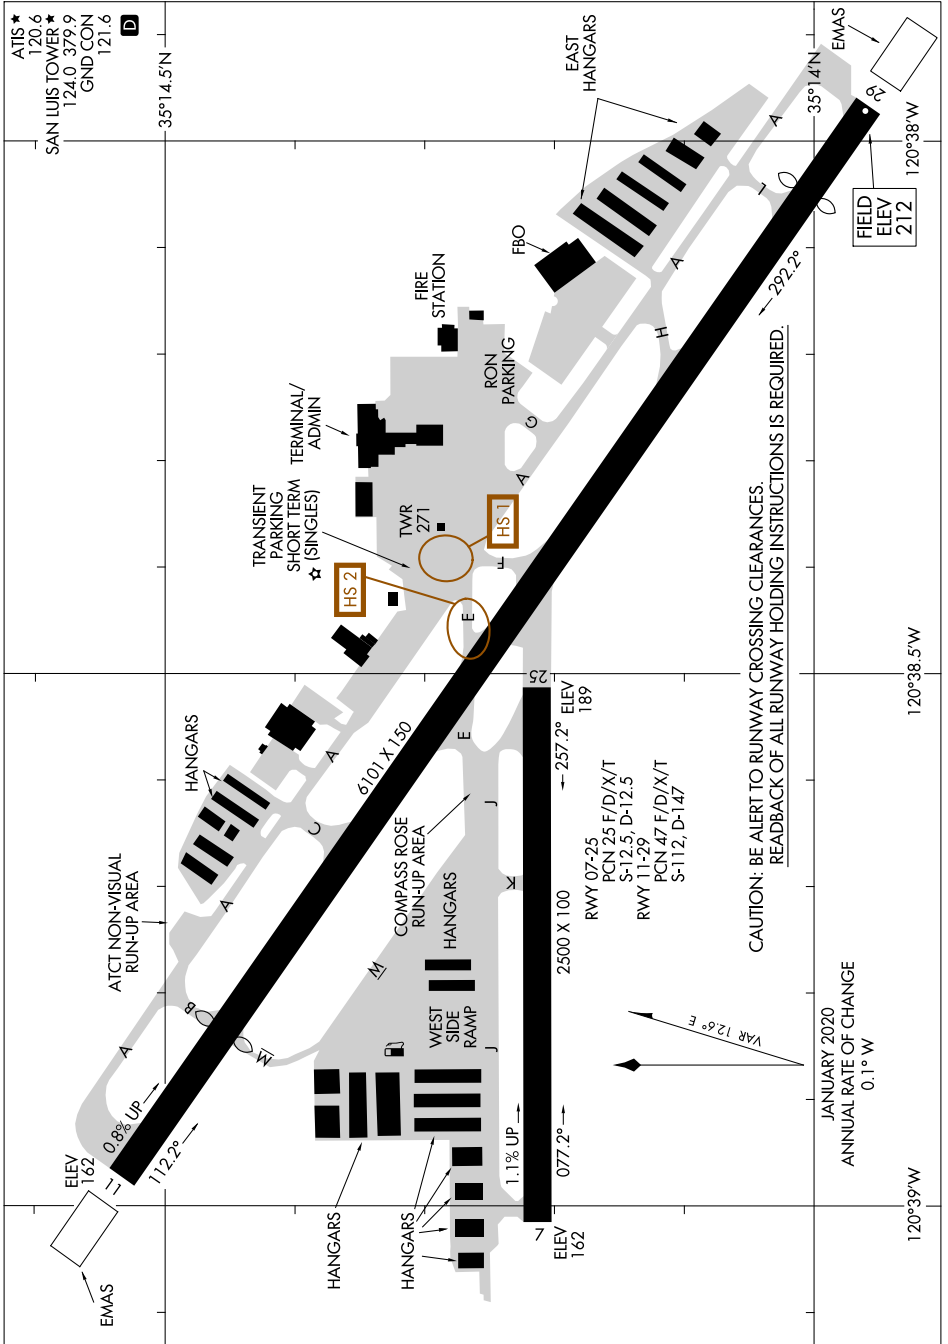

AIRPORT DIAGRAM

AL-989 (FAA)

SLO COUNTY (SBP)
SAN LUIS OBISPO, CALIFORNIA

SW-3, 22 FEB 2024 to 21 MAR 2024

SW-3, 22 FEB 2024 to 21 MAR 2024

AIRPORT DIAGRAM

SAN LUIS OBISPO, CALIFORNIA
SLO COUNTY (SBP)