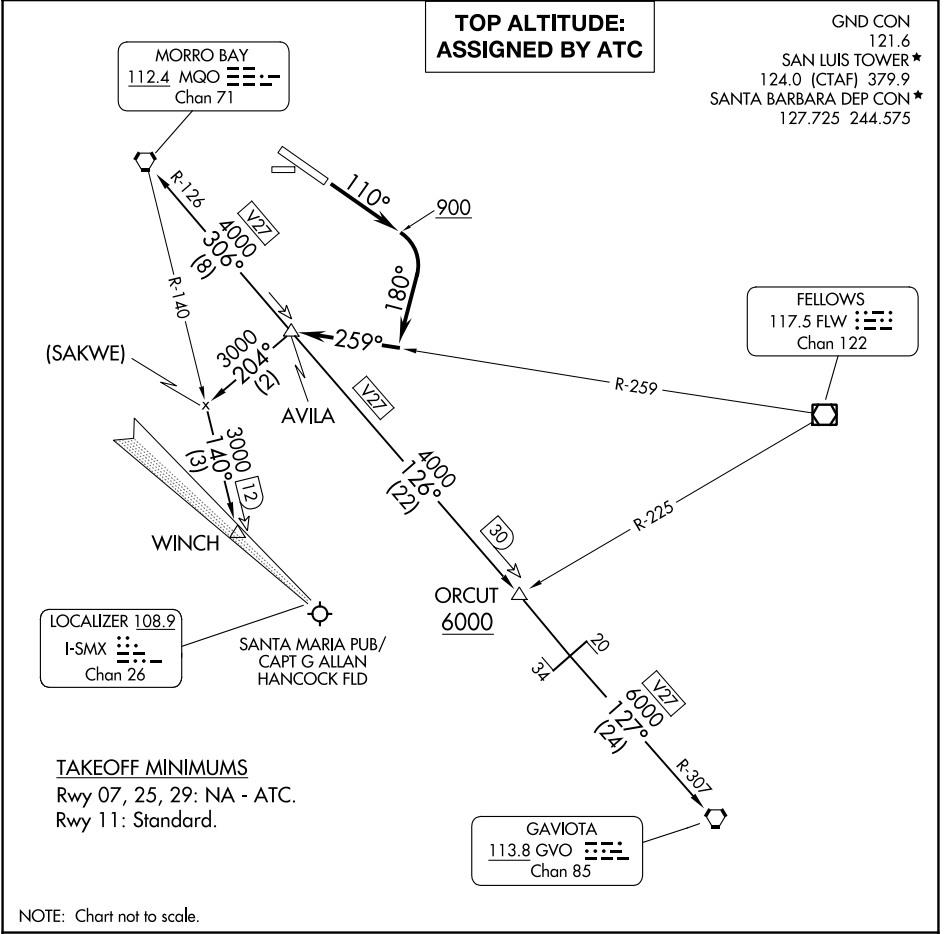

AVILA FOUR DEPARTURE

SW-3, 22 FEB 2024 to 21 MAR 2024

SW-3, 22 FEB 2024 to 21 MAR 2024

DEPARTURE ROUTE DESCRIPTION

TAKEOFF RUNWAY 11: Climb on heading 110° to 900, then climbing right turn heading 180° to intercept the FLW VOR/DME R-259 to AVILA INT, then on assigned transition or assigned route. Maintain ATC assigned altitude.

GAVIOTA TRANSITION (AVILA4.GVO): From over AVILA on MQO R-126 to ORCUT, then on MQO R-126 and GVO R-307 to GVO VORTAC.

MORRO BAY TRANSITION (AVILA4.MQO): From over AVILA on MQO R-126 to MQO VORTAC.

WINCH TRANSITION (AVILA4.WINCH): From over AVILA on heading 204° to SAKWE, then on MQO R-140 to WINCH.