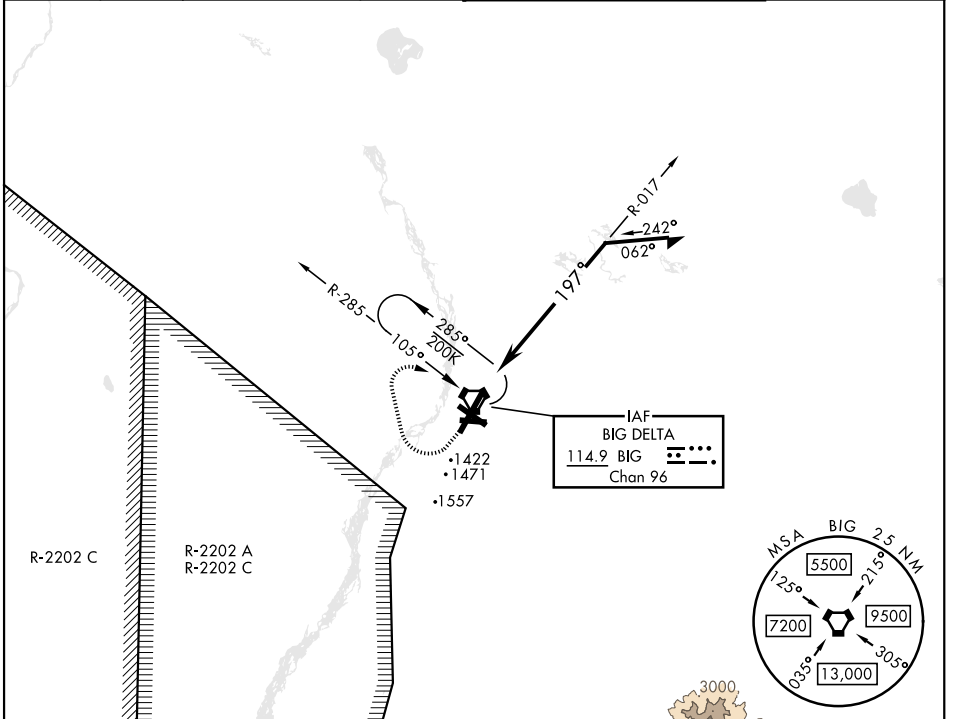

VORTAC BIG 114.9 Chan 96	APCH CRS 197°	Rwy Idg 8000 TDZE 1239 Arpt Elev 1285	AL-1218 [USA]	ALLEN AAF (PABI)
--	-------------------------	--	---------------	------------------

⚠ * Circling not authorized East of Rwy 1-19. MISSED APPROACH: Climbing right turn to 4000 via BIG R-285, then right turn direct BIG VORTAC and hold.

ATIS 132.075	ASOS 135.65	ANCHORAGE CENTER 135.3 322.5	CTAF 122.9	ALLEN TOWER ★ 119.8 235.775 40.8 (E) FM	GND CON 118.225 251.05
------------------------	-----------------------	--	----------------------	---	----------------------------------

CATEGORY	A	B	C	D
S-19	1940-1 701	(700-1)	1940-2 701	(700-2)
CIRCLING *	1940-1 655	(700-1)	1940-2 655 (700-2)	2040-2½ 755 (800-2½)

AK, 25 JAN 2024 to 21 MAR 2024

AK, 25 JAN 2024 to 21 MAR 2024