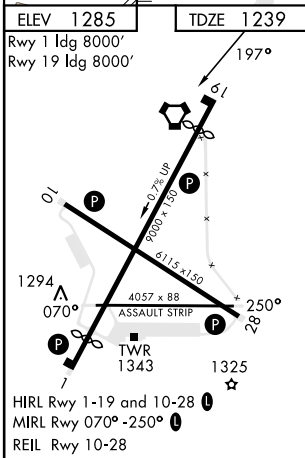

VORTAC BIG 114.9 Chan 96	APCH CRS 197°	Rwy Idg 8000 TDZE 1239 Arpt Elev 1285	AL-1218 [USA]	ALLEN AAF (PABI)
--	-------------------------	--	---------------	------------------

⚠ * Circling not authorized East of Rwy 1-19. MISSED APPROACH: Climbing right turn to 4000 via BIG R-285, then right turn direct BIG VORTAC and hold.

ATIS 132.075	ASOS 135.65	ANCHORAGE CENTER 135.3 322.5	CTAF 122.9	ALLEN TOWER ★ 119.8 235.775 40.8 (E) FM	GND CON 118.225 251.05
------------------------	-----------------------	--	----------------------	---	----------------------------------

CATEGORY	A	B	C	D
S-19	1940-1 701	(700-1)	1940-2 701	(700-2)
CIRCLING *	1940-1 655	(700-1)	1940-2 655 (700-2)	2040-2½ 755 (800-2½)

AK, 25 JAN 2024 to 21 MAR 2024

AK, 25 JAN 2024 to 21 MAR 2024