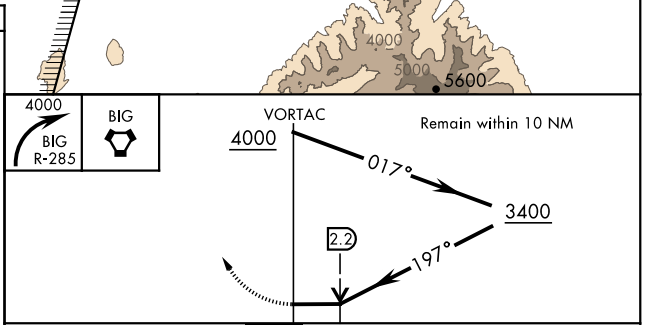

VORTAC BIG 114.9 Chan 96	APCH CRS 197°	Rwy Idg 8000 TDZE 1239 Arpt Elev 1285	AL-1218 [USA]	ALLEN AAF (PABI)
--	-------------------------	--	---------------	------------------

⚠ * Circling not authorized East of Rwy 1-19. MISSED APPROACH: Climbing right turn to 4000 via BIG R-285, then right turn direct BIG VORTAC and hold.

ATIS 132.075	ASOS 135.65	ANCHORAGE CENTER 135.3 322.5	CTAF 122.9	ALLEN TOWER ★ 119.8 235.775 40.8 (E) FM	GND CON 118.225 251.05
------------------------	-----------------------	--	----------------------	---	----------------------------------

CATEGORY	A	B	C	D
S-19	1940-1 701	(700-1)	1940-2 701	(700-2)
CIRCLING *	1940-1 655	(700-1)	1940-2 655 (700-2)	2040-2½ 755 (800-2½)

AK, 25 JAN 2024 to 21 MAR 2024

AK, 25 JAN 2024 to 21 MAR 2024