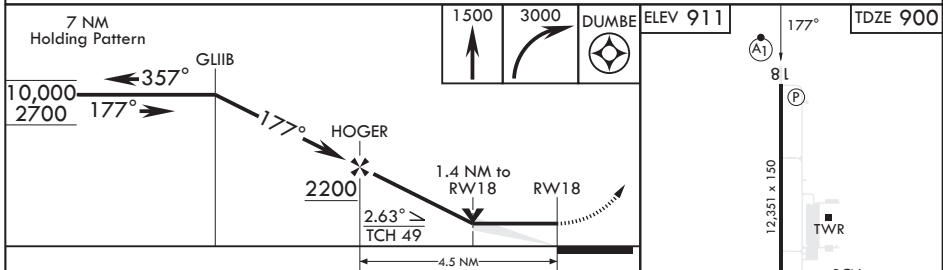

GRAND FORKS, NORTH DAKOTA

RNAV (GPS) RWY 18

APCH CRS 177°	Rwy Idg TDZE Arprt Elev	12,351 900 911

AL-5010 (USAF)

GRAND FORKS AFB (KRDR)

RNP APCH-GPS	ALSF-1	MISSED APPROACH: Climb to 1500 then climbing right turn to 3000 direct DUMBE and hold.

ATIS 273.45	APP CON 118.1 318.1	RED RIVER TOWER 124.9 349.0	GND CON 119.15 275.8	CLNC DEL 119.15 360.7

CATEGORY	A	B	C	D	E
LNAV MDA*	1340/24	440 (500-½)	1340/40	440	(500-¾)
CIRCLING**	1340-1 429 (500-1)	1380-1 469 (500-1)	1380-1½ 469 (500-1½)	1540-2 629 (700-2)	1560-2¼ 649 (700-2¼)

NC-1, 22 FEB 2024 to 21 MAR 2024

NC-1, 22 FEB 2024 to 21 MAR 2024