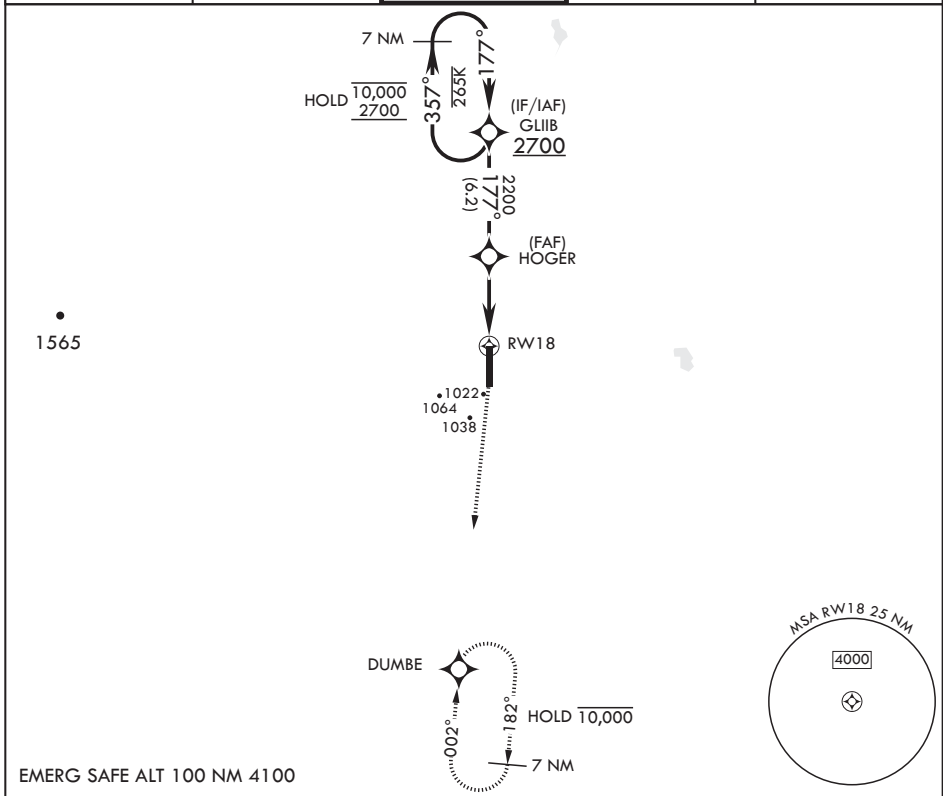

GRAND FORKS, NORTH DAKOTA

RNAV (GPS) RWY 18

APCH CRS 177°	Rwy Idg TDZE Arprt Elev	12,351 900 911
-------------------------	-------------------------------	---

AL-5010 (USAF)

GRAND FORKS AFB (KRDR)

RNP APCH-GPS	ALSF-1	MISSED APPROACH: Climb to 1500 then climbing right turn to 3000 direct DUMBE and hold.
--------------	--------	--

ATIS 273.45	APP CON 118.1 318.1	RED RIVER TOWER 124.9 349.0	GND CON 119.15 275.8	CLNC DEL 119.15 360.7
-----------------------	-------------------------------	---------------------------------------	--------------------------------	---------------------------------

CATEGORY	A	B	C	D	E
LNAV MDA*	1340/24	440 (500-½)	1340/40	440	(500-¾)
CIRCLING**	1340-1 429 (500-1)	1380-1 469 (500-1)	1380-1½ 469 (500-1½)	1540-2 629 (700-2)	1560-2¼ 649 (700-2¼)

NC-1, 22 FEB 2024 to 21 MAR 2024

NC-1, 22 FEB 2024 to 21 MAR 2024