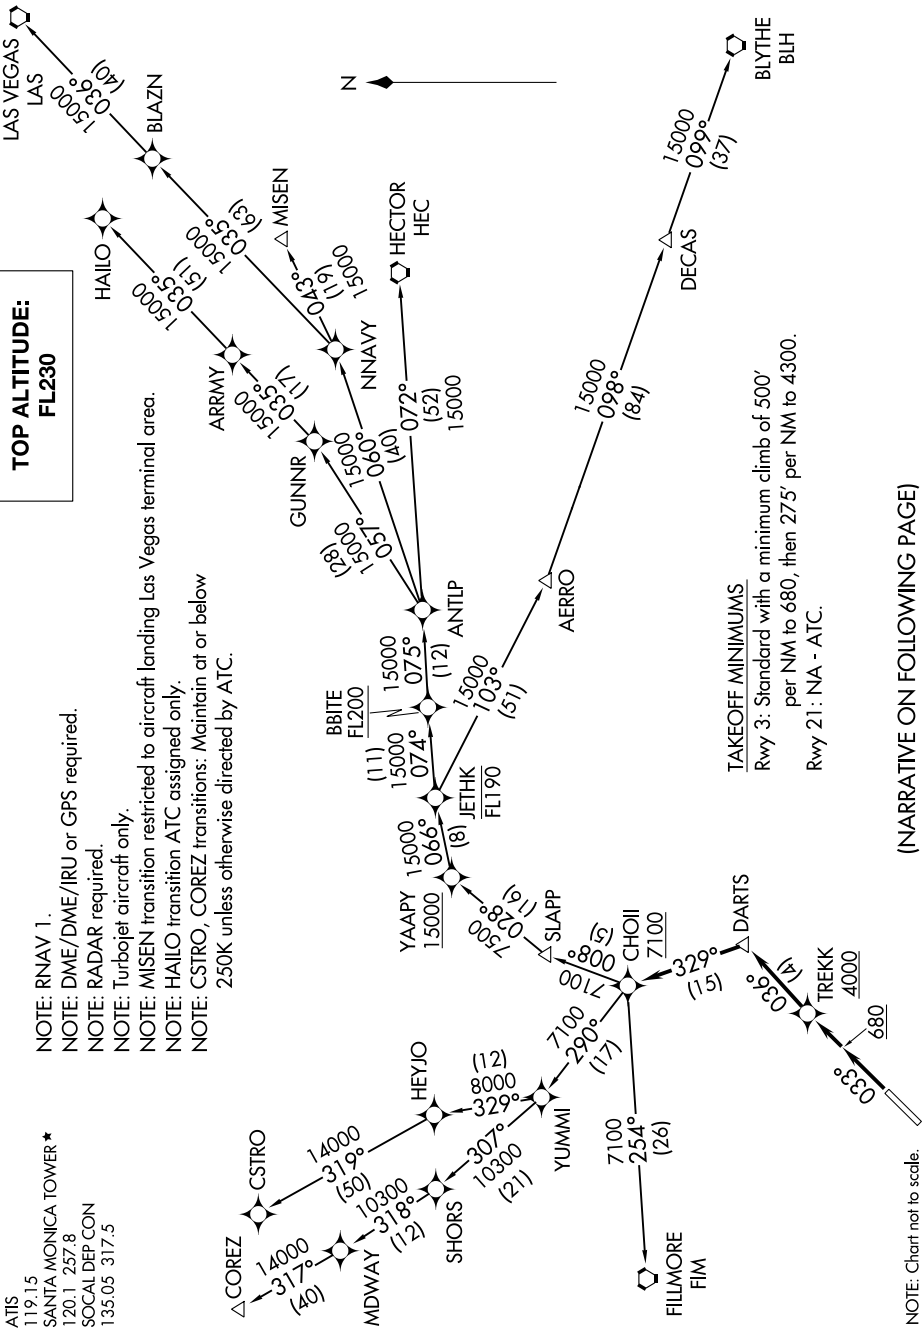

CHOI THREE DEPARTURE (RNAV)

AL-5023 (FAA)

SANTA MONICA MUNI (SMO)
SANTA MONICA, CALIFORNIA

SW-3, 22 FEB 2024 to 21 MAR 2024

ATIS 119.15
SANTA MONICA TOWER * 120.1 257.8
SOCAL DEP CON 135.05 317.5

(NARRATIVE ON FOLLOWING PAGE)

SW-3, 22 FEB 2024 to 21 MAR 2024

CHOI THREE DEPARTURE (RNAV)

10SEP20

SANTA MONICA, CALIFORNIA
SANTA MONICA MUNI (SMO)

NOTE: Chart not to scale.