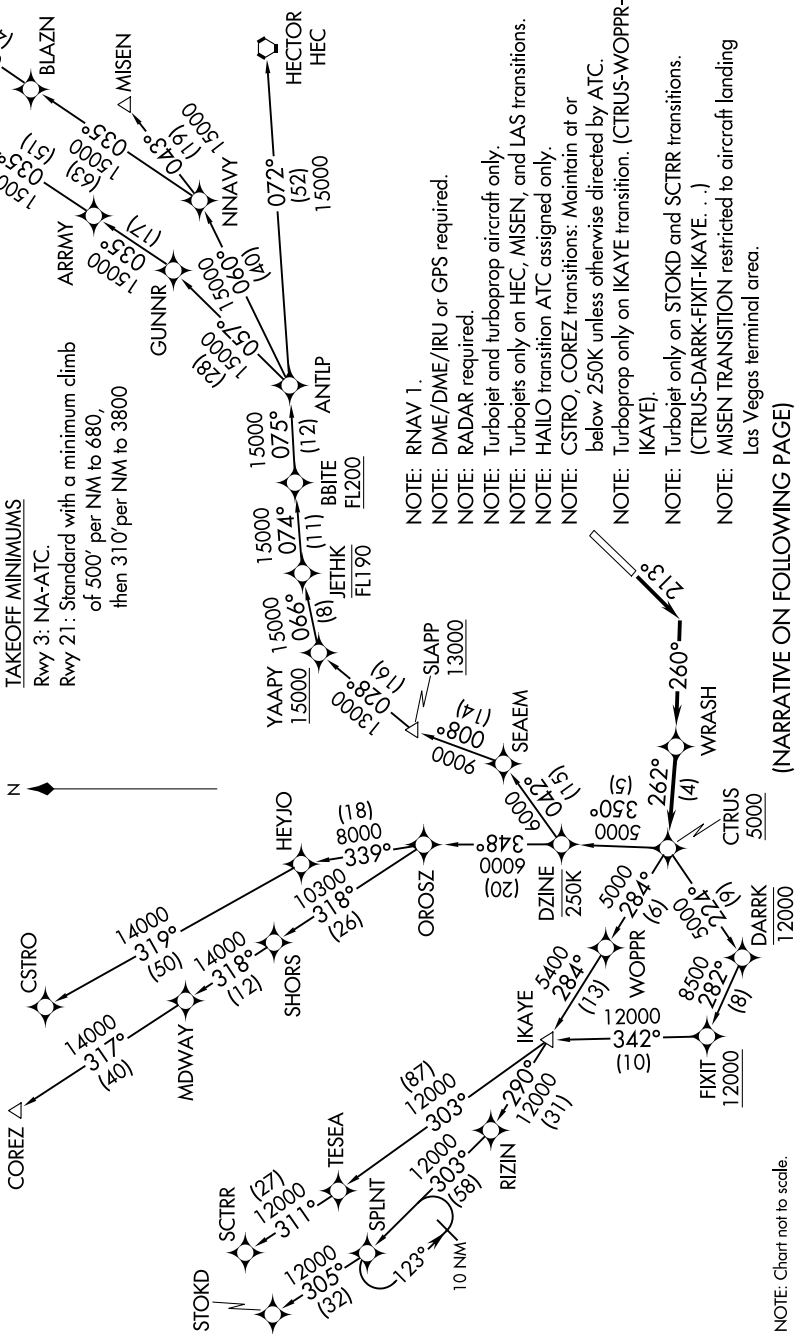

CTRUS FOUR DEPARTURE (RNAV)

AL-5023 (FAA)

SANTA MONICA MUNI (SMO)
SANTA MONICA, CALIFORNIA

SW-3, 22 FEB 2024 to 21 MAR 2024

**TOP ALTITUDE:
IKAYE TRANSITION: AS ASSIGNED BY ATC;
ALL OTHER TRANSITIONS: FL230**

ATIS 119.15
SANTA MONICA TOWER* 120.1 257.8
SOCAL DEP CON 125.2 323.275

(NARRATIVE ON FOLLOWING PAGE)

NOTE: Chart not to scale.

SW-3, 22 FEB 2024 to 21 MAR 2024

CTRUS FOUR DEPARTURE (RNAV)

SANTA MONICA, CALIFORNIA
SANTA MONICA MUNI (SMO)