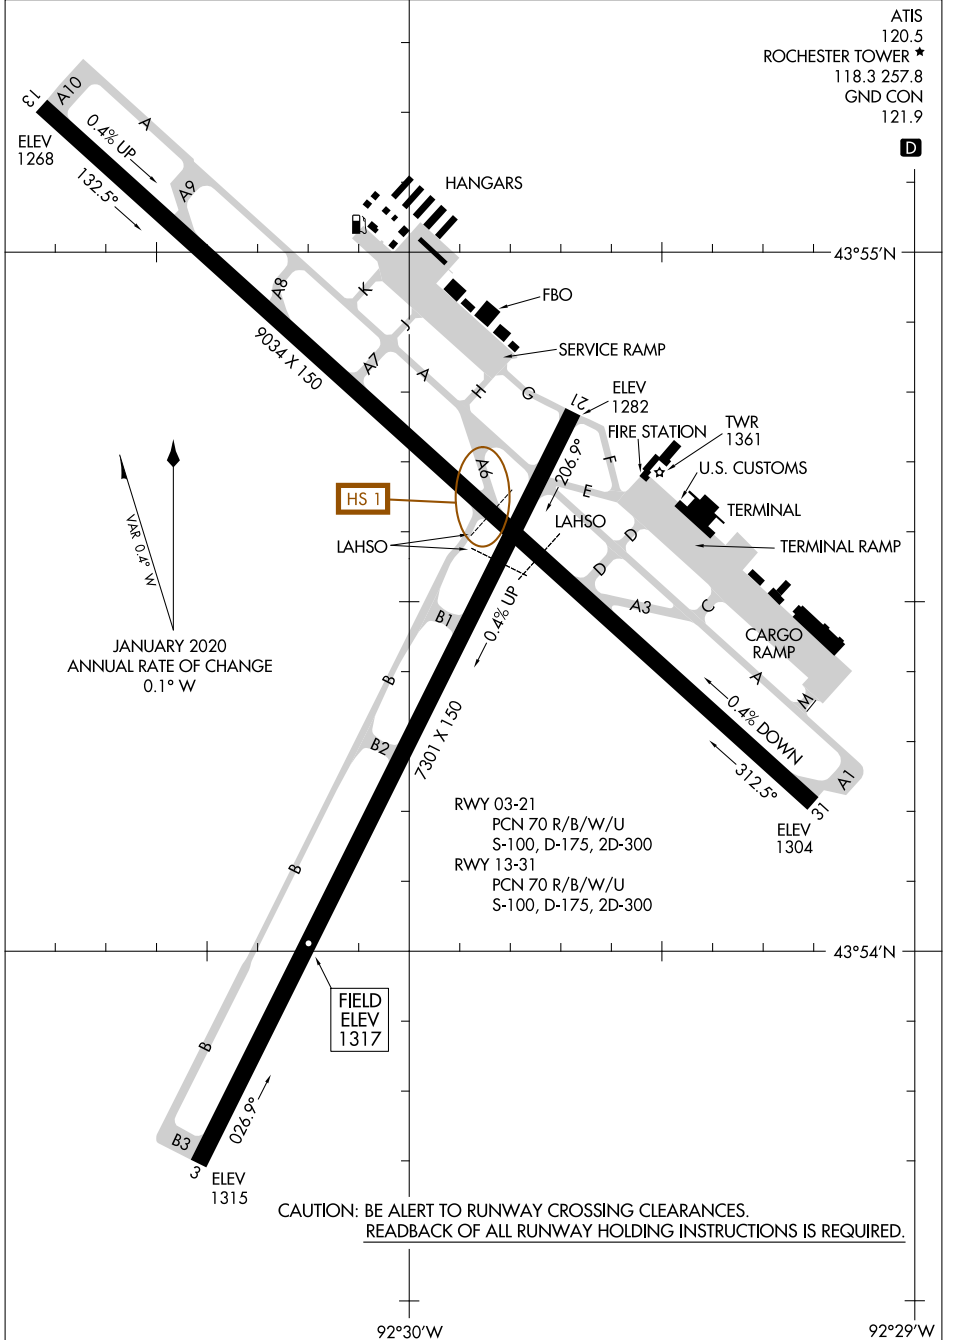

AIRPORT DIAGRAM

AL-5041 (FAA)

ROCHESTER INTL (RST)
ROCHESTER, MINNESOTA

NC-1, 22 FEB 2024 to 21 MAR 2024

NC-1, 22 FEB 2024 to 21 MAR 2024

AIRPORT DIAGRAM

ROCHESTER, MINNESOTA
ROCHESTER INTL (RST)