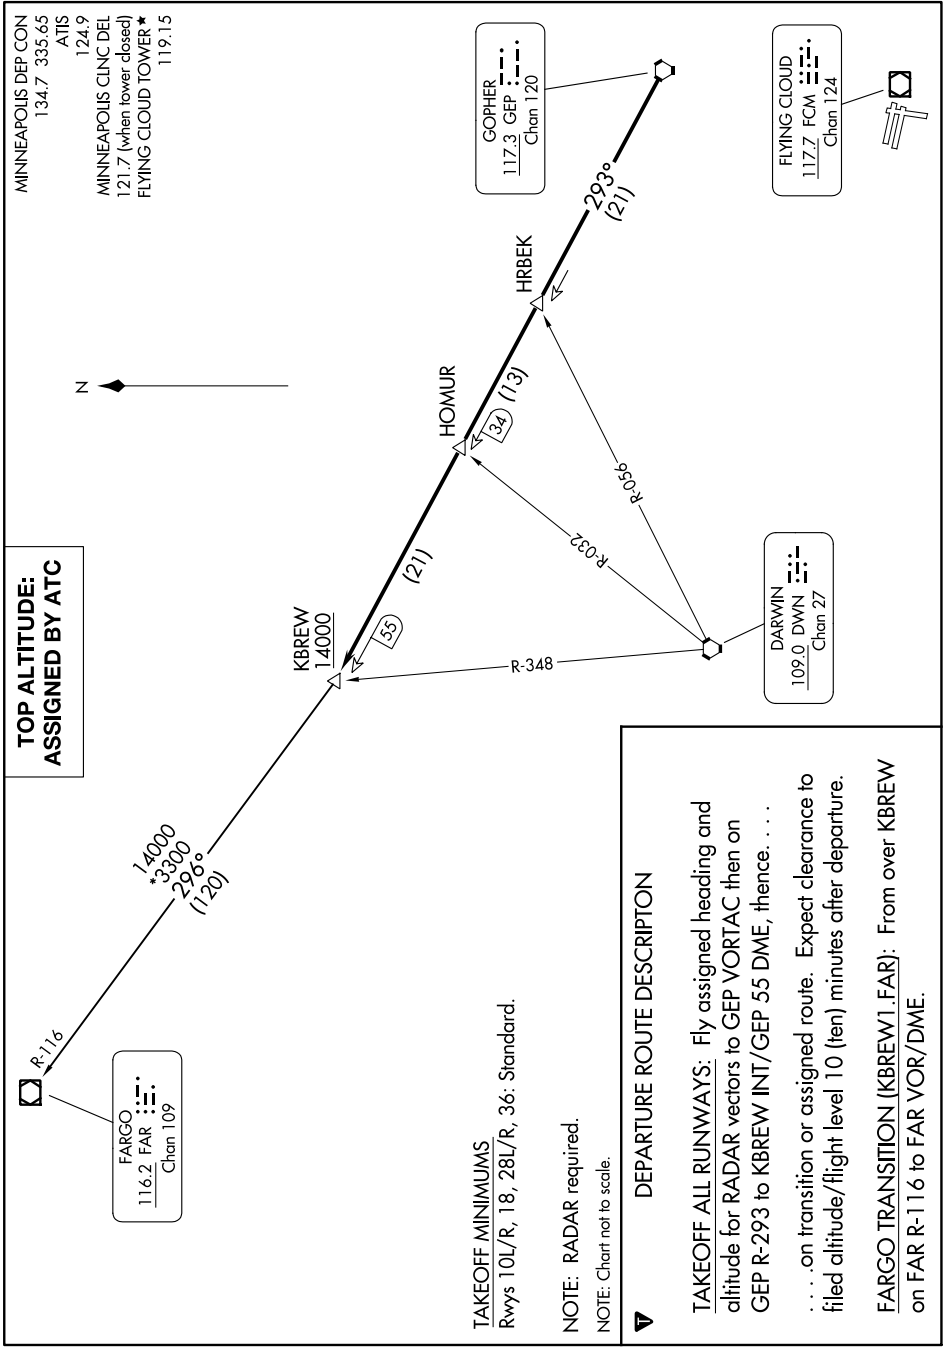

**KBREW ONE DEPARTURE**  
(KBREW1.KBREW) 23334

AL-5094 (FAA)

FLYING CLOUD (FCM)  
MINNEAPOLIS, MINNESOTA

NC-1, 22 FEB 2024 to 21 MAR 2024

**KBREW ONE DEPARTURE**  
(KBREW1.KBREW) 01FEB18

MINNEAPOLIS, MINNESOTA  
FLYING CLOUD (FCM)

NC-1, 22 FEB 2024 to 21 MAR 2024