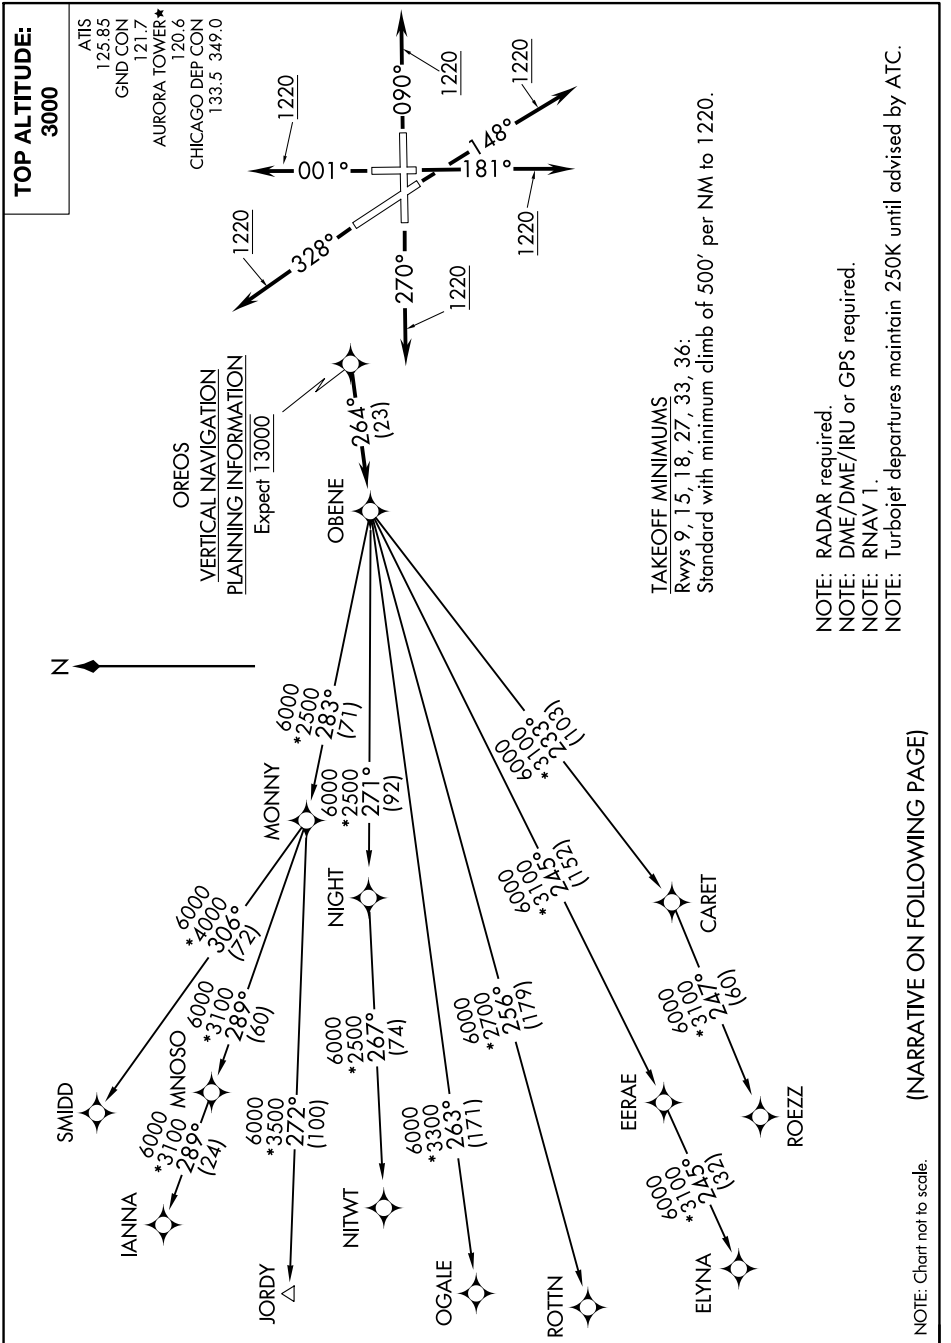

(OBENE3.OBENE) 18312

OBENE THREE DEPARTURE (RNAV) AL-5103 (FAA)

AURORA MUNI (ARR)
CHICAGO/AURORA, ILLINOIS

EC-3, 22 FEB 2024 to 21 MAR 2024

OBENE THREE DEPARTURE (RNAV)
(OBENE3.OBENE) 08NOV18

CHICAGO/AURORA, ILLINOIS
AURORA MUNI (ARR)

EC-3, 22 FEB 2024 to 21 MAR 2024