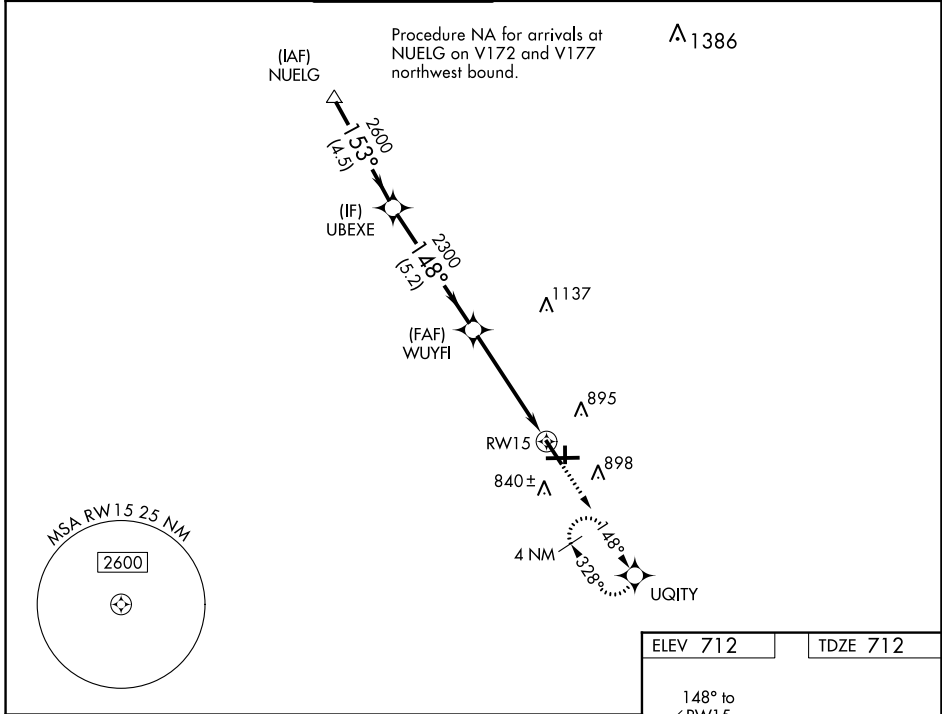

WAAS CH 72941 W15A	APP CRS 148°	Rwy ldg TDZE Apt Elev	5503 712 712
--	------------------------	-----------------------------	---

RNAV (GPS) RWY 15

AURORA MUNI (A.R.R.)

RNP APCH - GPS.

▼ For uncompensated Baro-VNAV systems, LNAV/VNAV NA below -20°C or above 54°C. Rwy 15 helicopter visibility reduction below ¼ SM NA.

MISSED APPROACH: Climb to 3000 direct UQITY and hold, continue climb-in-hold to 3000.

ATIS 125.85	CHICAGO APP CON 133.5 349.0	AURORA TOWER* 120.6 (CTAF) 0	GND CON 121.7	CLNC DEL 121.7 (When tower closed)	UNICOM 122.95 123.5
-----------------------	---------------------------------------	---	-------------------------	---	-------------------------------

EC-3, 22 FEB 2024 to 21 MAR 2024

EC-3, 22 FEB 2024 to 21 MAR 2024