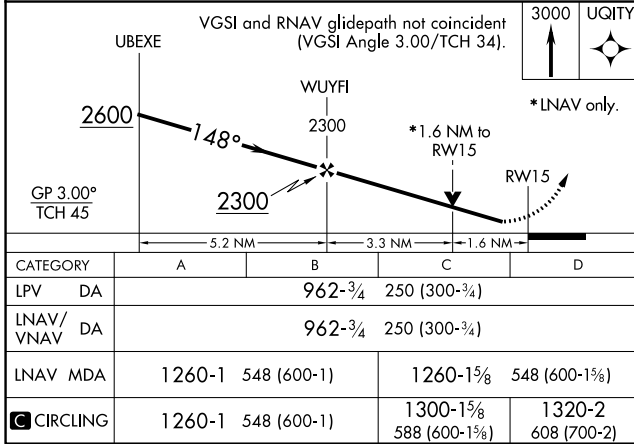

WAAS CH 72941 W15A	APP CRS 148°	Rwy ldg TDZE Apt Elev	5503 712 712
--	------------------------	-----------------------------	---

RNAV (GPS) RWY 15

AURORA MUNI (A.R.R.)

RNP APCH - GPS.

▼ For uncompensated Baro-VNAV systems, LNAV/VNAV NA below -20°C or above 54°C. Rwy 15 helicopter visibility reduction below ¼ SM NA.

MISSED APPROACH: Climb to 3000 direct UQITY and hold, continue climb-in-hold to 3000.

ATIS 125.85	CHICAGO APP CON 133.5 349.0	AURORA TOWER* 120.6 (CTAF) 0	GND CON 121.7	CLNC DEL 121.7 (When tower closed)	UNICOM 122.95 123.5
-----------------------	---------------------------------------	---	-------------------------	---	-------------------------------