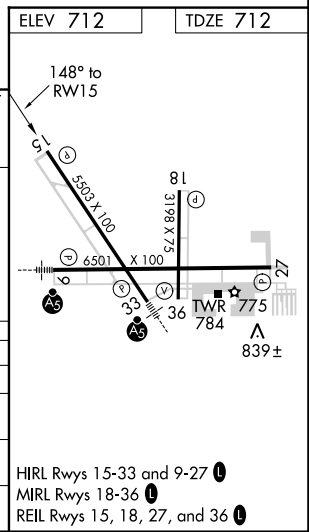

WAAS CH 72941 W15A	APP CRS 148°	Rwy ldg TDZE Apt Elev	5503 712 712
--	------------------------	-----------------------------	---

RNAV (GPS) RWY 15

AURORA MUNI (A.R.R.)

RNP APCH - GPS.

▼ For uncompensated Baro-VNAV systems, LNAV/VNAV NA below -20°C or above 54°C. Rwy 15 helicopter visibility reduction below ¼ SM NA.

MISSED APPROACH: Climb to 3000 direct UQITY and hold, continue climb-in-hold to 3000.

ATIS 125.85	CHICAGO APP CON 133.5 349.0	AURORA TOWER* 120.6 (CTAF) 0	GND CON 121.7	CLNC DEL 121.7 (When tower closed)	UNICOM 122.95 123.5
-----------------------	---------------------------------------	---	-------------------------	---	-------------------------------