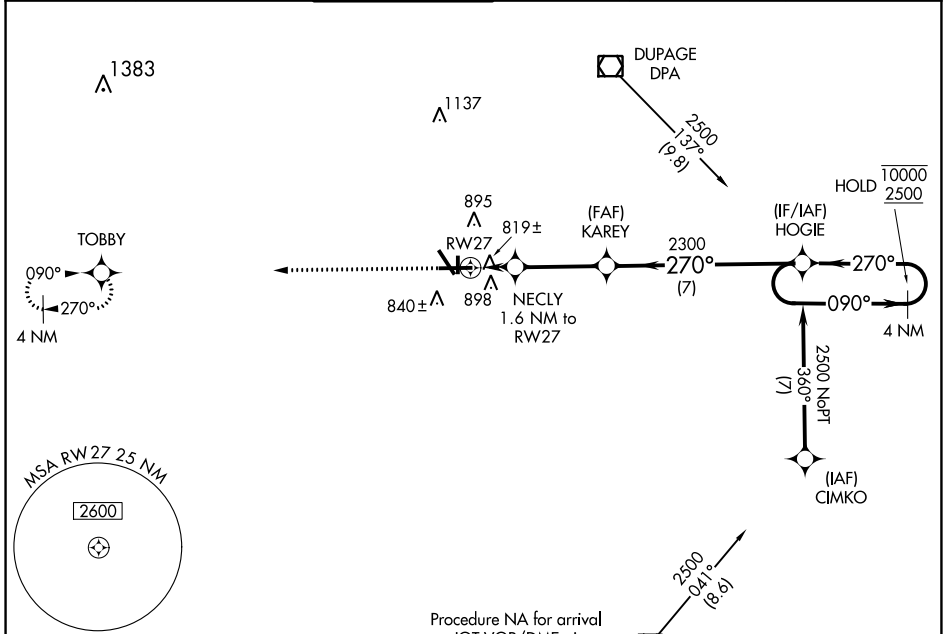

WAAS CH 48822 W27A	APP CRS 270°	Rwy Idg TDZE Apt Elev	6460 707 712
--	------------------------	-----------------------------	---

RNAV (GPS) RWY 27

AURORA MUNI (A.R.R.)

RNP APCH - GPS.		MISSED APPROACH: Climb to 2700 direct TOBBY and hold.	
<p>▼ For uncompensated Baro-VNAV systems, LNAV/VNAV NA below -16°C or above 54°C.</p>			

ELEV 712	TDZE 707
-----------------	-----------------

CATEGORY	A	B	C	D
LPV DA		907- ³ / ₄	200 (200- ³ / ₄)	
LNAV/VNAV DA		1002-1	295 (300-1)	
LNAV MDA		1080-1	373 (400-1)	
C CIRCLING	1200-1	488 (500-1)	1300-1½ 588 (600-1½)	1320-2 608 (700-2)

MIRL Rwy 18-36 **0**
HIRL Rwy 15-33 and 9-27 **0**
REIL Rwy 15, 18, 27, and 36 **0**

EC-3, 22 FEB 2024 to 21 MAR 2024

EC-3, 22 FEB 2024 to 21 MAR 2024