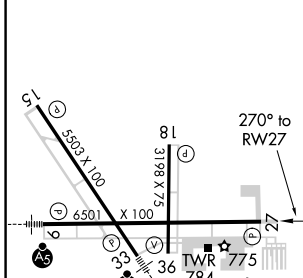

WAAS CH 48822 W27A	APP CRS 270°	Rwy Idg TDZE Apt Elev	6460 707 712
--	------------------------	-----------------------------	---

RNAV (GPS) RWY 27

AURORA MUNI (A.R.R.)

RNP APCH - GPS.		MISSED APPROACH: Climb to 2700 direct TOBBY and hold.	
<p>▼ For uncompensated Baro-VNAV systems, LNAV/VNAV NA below -16°C or above 54°C.</p>			

ELEV 712	TDZE 707
-----------------	-----------------

CATEGORY	A	B	C	D
LPV DA		907- ³ / ₄	200 (200- ³ / ₄)	
LNAV/VNAV DA		1002-1	295 (300-1)	
LNAV MDA		1080-1	373 (400-1)	
C CIRCLING	1200-1	488 (500-1)	1300-1½ 588 (600-1½)	1320-2 608 (700-2)