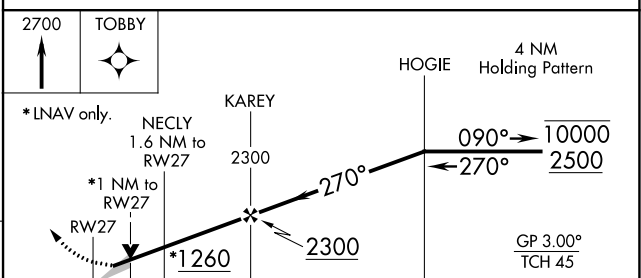

WAAS CH 48822 W27A	APP CRS 270°	Rwy Idg TDZE Apt Elev	6460 707 712
--	------------------------	-----------------------------	---

RNAV (GPS) RWY 27

AURORA MUNI (A.R.R.)

RNP APCH - GPS.		MISSED APPROACH: Climb to 2700 direct TOBBY and hold.	
<p>▼ For uncompensated Baro-VNAV systems, LNAV/VNAV NA below -16°C or above 54°C.</p>			

ATIS 125.85	CHICAGO APP CON 133.5 349.0	AURORA TOWER★ 120.6 (CTAF) 0	GND CON 121.7	CLNC DEL 121.7 (When tower closed)	UNICOM 122.95 123.5
-----------------------	---------------------------------------	--	-------------------------	---	-------------------------------

ELEV 712	TDZE 707
-----------------	-----------------

CATEGORY	A	B	C	D
LPV DA		907- ³ / ₄	200 (200- ³ / ₄)	
LNAV/VNAV DA		1002-1	295 (300-1)	
LNAV MDA		1080-1	373 (400-1)	
C CIRCLING	1200-1	488 (500-1)	1300-1½ 588 (600-1½)	1320-2 608 (700-2)