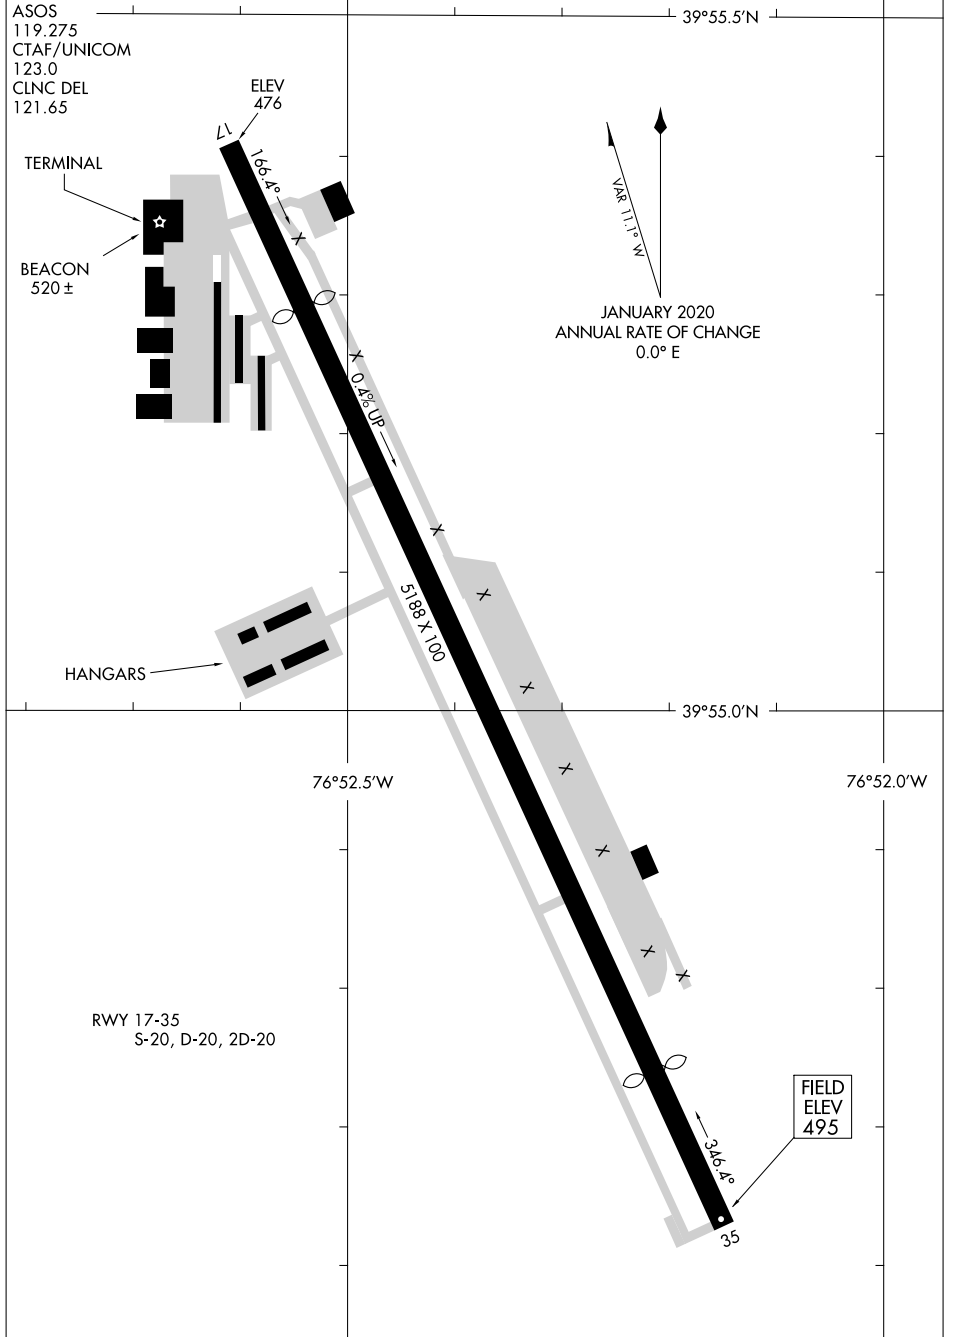

20086

AIRPORT DIAGRAM

AL-5137 (FAA)

YORK (THV)
YORK, PENNSYLVANIA

NE-4, 22 FEB 2024 to 21 MAR 2024

NE-4, 22 FEB 2024 to 21 MAR 2024

AIRPORT DIAGRAM

20086

YORK, PENNSYLVANIA
YORK (THV)