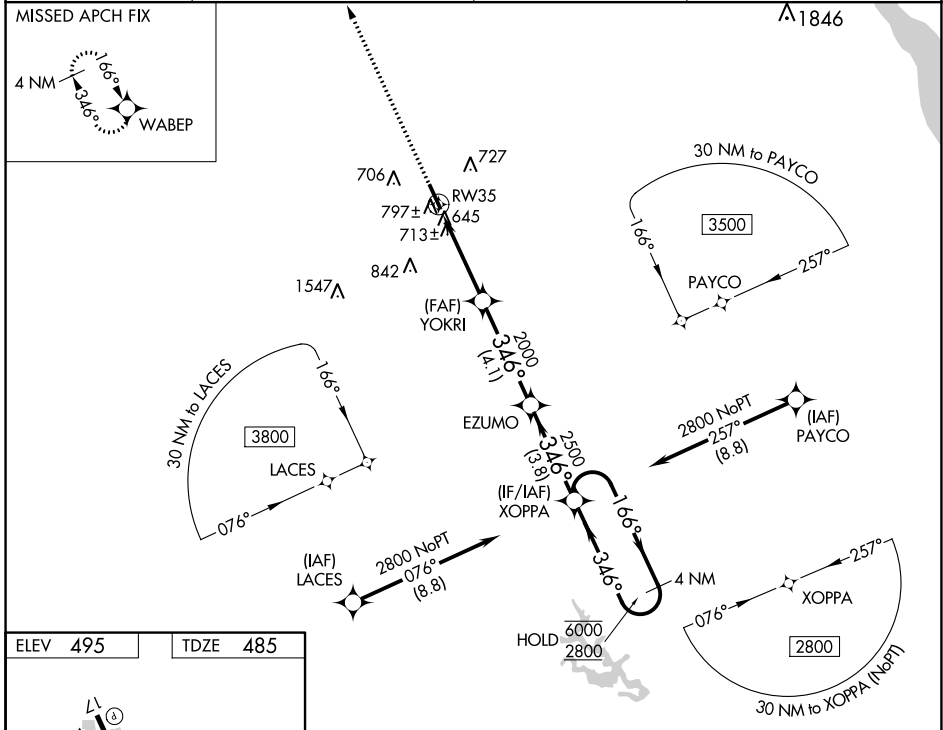

WAAS CH 72944 W35A	APP CRS 346°	Rwy Idg TDZE Apt Elev	4449 485 495
--	------------------------	-----------------------------	---

RNAV (GPS) RWY 35

YORK (THV)

RNP APCH - GPS.		MISSED APPROACH: Climb to 3300 direct WABEP and hold.	
ASOS 119.275	HARRISBURG APP CON 124.1 273.525	CLNC DEL 121.65	UNICOM 123.0 (CTAF)

ELEV 495	TDZE 485
----------	----------

CATEGORY	A	B	C	D
LP MDA	980-1	495 (500-1)	980-1 $\frac{3}{8}$ 495 (500-1 $\frac{3}{8}$)	NA
LNAV MDA	1080-1	595 (600-1)	1080-1 $\frac{3}{4}$ 595 (600-1 $\frac{3}{4}$)	NA
CIRCLING	1220-1 725 (800-1)	1260-1 765 (800-1)	1260-2 $\frac{1}{4}$ 765 (800-2 $\frac{1}{4}$)	NA

NE-4, 22 FEB 2024 to 21 MAR 2024

NE-4, 22 FEB 2024 to 21 MAR 2024