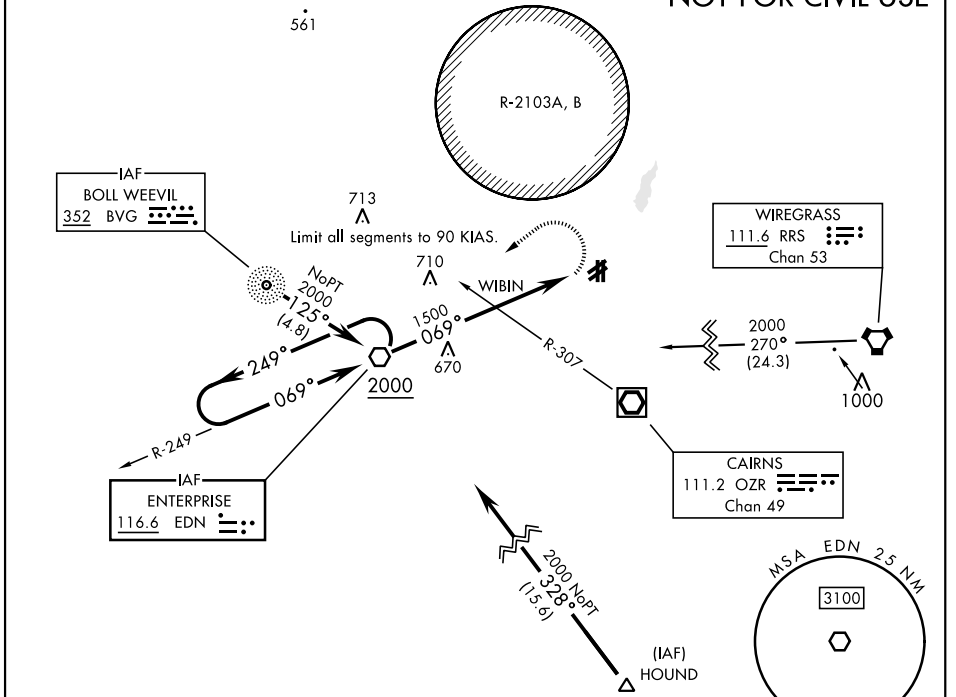

COPTER VOR 069°

LOWE AHP (KLOR)

AL-5176 [USA]

VOR EDN 116.6	APCH CRS 069°	Rwy Idg TDZE Arprt Elev N/A N/A 294
-------------------------	-------------------------	---

When local altimeter setting not received, use Cairns AAF altimeter setting.
Helicopter visibility reduction below 3/4 SM NA.

MISSED APPROACH: Climbing left turn to 2000 direct to EDN VOR and hold.

ATIS 361.1	CAIRNS APP CON 133.45 239.275	TOWER★ 141.3 289.15	GND CON 357.15
----------------------	---	-------------------------------	--------------------------

NOT FOR CIVIL USE

SE-4, 22 FEB 2024 to 21 MAR 2024

SE-4, 22 FEB 2024 to 21 MAR 2024

CATEGORY		COPTER	
H-069°	840-1	546	(600-1)
CAIRNS AAF ALTIMETER SETTING MINIMUMS			
H-069°	860-1	566	(600-1)

COPTER VOR 069°