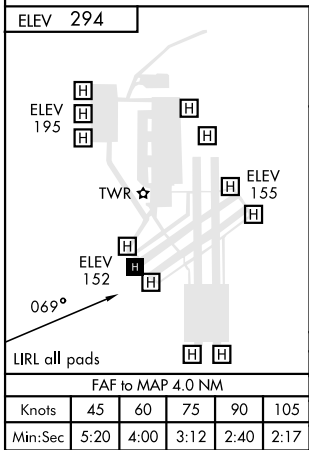

CATEGORY		COPTER	
H-069°	840-1	546	(600-1)
CAIRNS AAF ALTIMETER SETTING MINIMUMS			
H-069°	860-1	566	(600-1)

COPTER VOR 069°