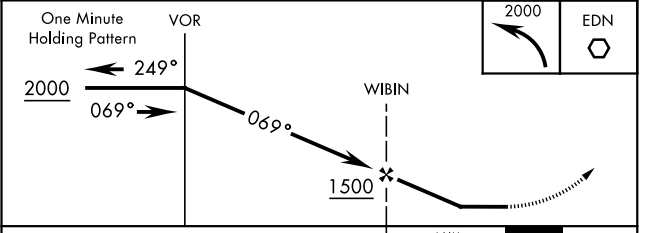

CATEGORY		COPTER	
H-069°	840-1	546	(600-1)
CAIRNS AAF ALTIMETER SETTING MINIMUMS			
H-069°	860-1	566	(600-1)

COPTER VOR 069°