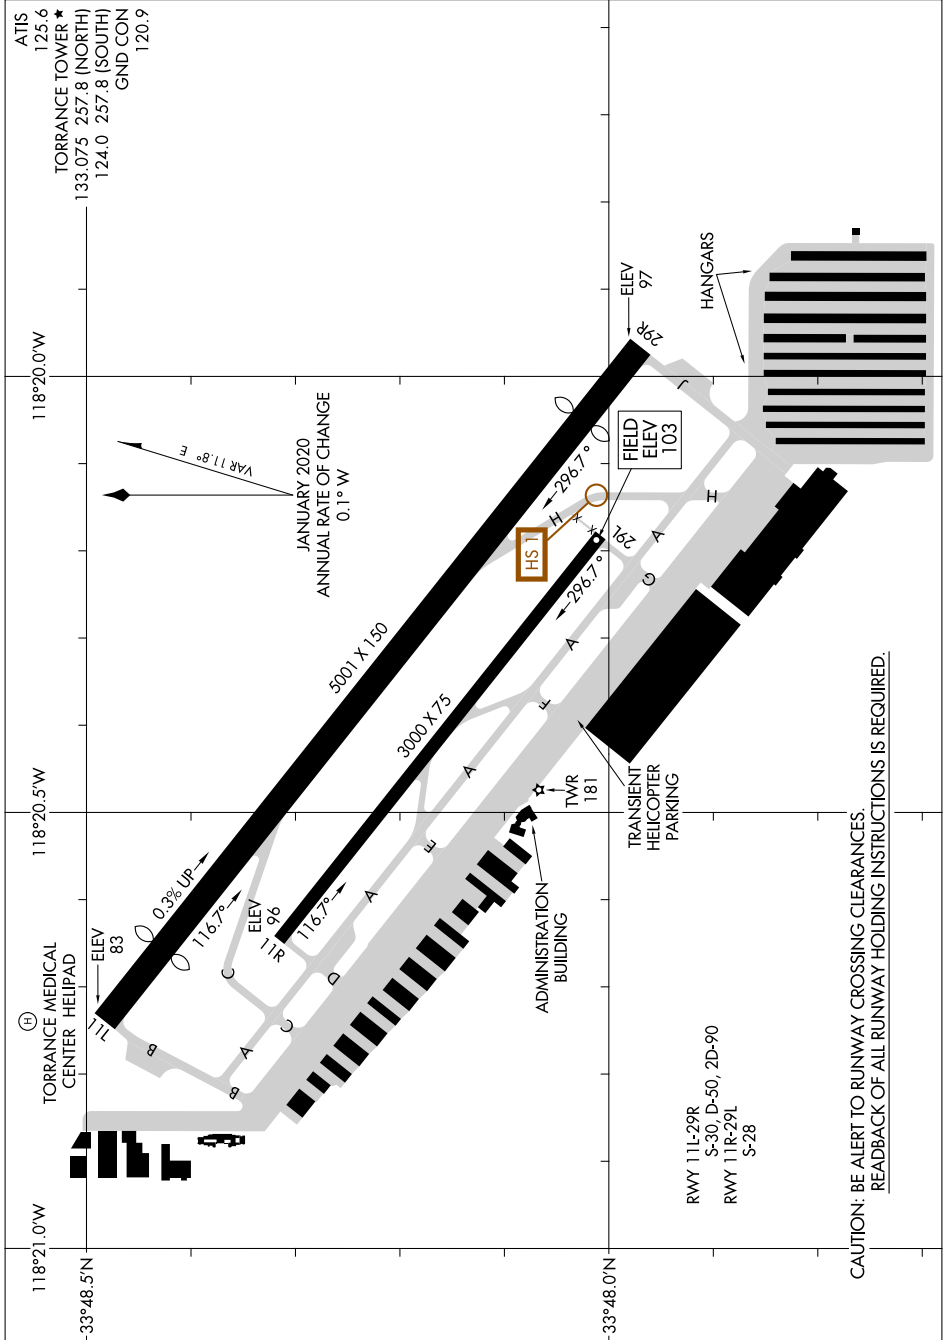

# AIRPORT DIAGRAM

AL-5179 (FAA)

ZAMPERINI FLD (TOA)  
TORRANCE, CALIFORNIA

SW-3, 22 FEB 2024 to 21 MAR 2024

SW-3, 22 FEB 2024 to 21 MAR 2024

# AIRPORT DIAGRAM

TORRANCE, CALIFORNIA  
ZAMPERINI FLD (TOA)

CAUTION: BE ALERT TO RUNWAY CROSSING CLEARANCES.  
REARBACK OF ALL RUNWAY HOLDING INSTRUCTIONS IS REQUIRED.