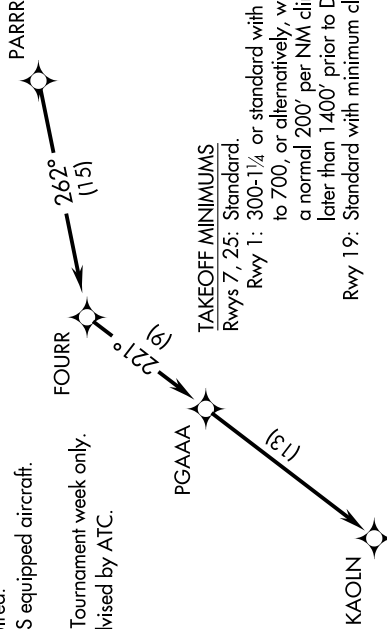

KAOLN SIX DEPARTURE (RNAV)

AIKEN RGNL (AIK)
AIKEN, SOUTH CAROLINA

SE-2, 22 FEB 2024 to 21 MAR 2024

CTAF
122.8
AUGUSTA DEP CON ★
119.15 284.625
CLINC DEL
126.075

**TOP ALTITUDE:
ASSIGNED BY ATC**

- NOTE: DME/DME/IRU or GPS required.
- NOTE: RADAR required for non-GPS equipped aircraft.
- NOTE: RNAV 1.
- NOTE: For use during Masters Golf Tournament week only.
- NOTE: Do not exceed 250K until advised by ATC.

NOTE: Chart not to scale.

DEPARTURE ROUTE DESCRIPTION

TAKEOFF RWYS 1, 7, 19, 25: Climb on assigned heading for RADAR vectors to PARRR, then on depicted route to KAOLN. Thence. . . .

. . . . maintain altitude assigned by ATC. Expect clearance to filed altitude/flight level within 10 minutes after departure.

KAOLN SIX DEPARTURE (RNAV)

(KAOLN6.KAOLN) 28FEB19

AIKEN, SOUTH CAROLINA
AIKEN RGNL (AIK)

SE-2, 22 FEB 2024 to 21 MAR 2024