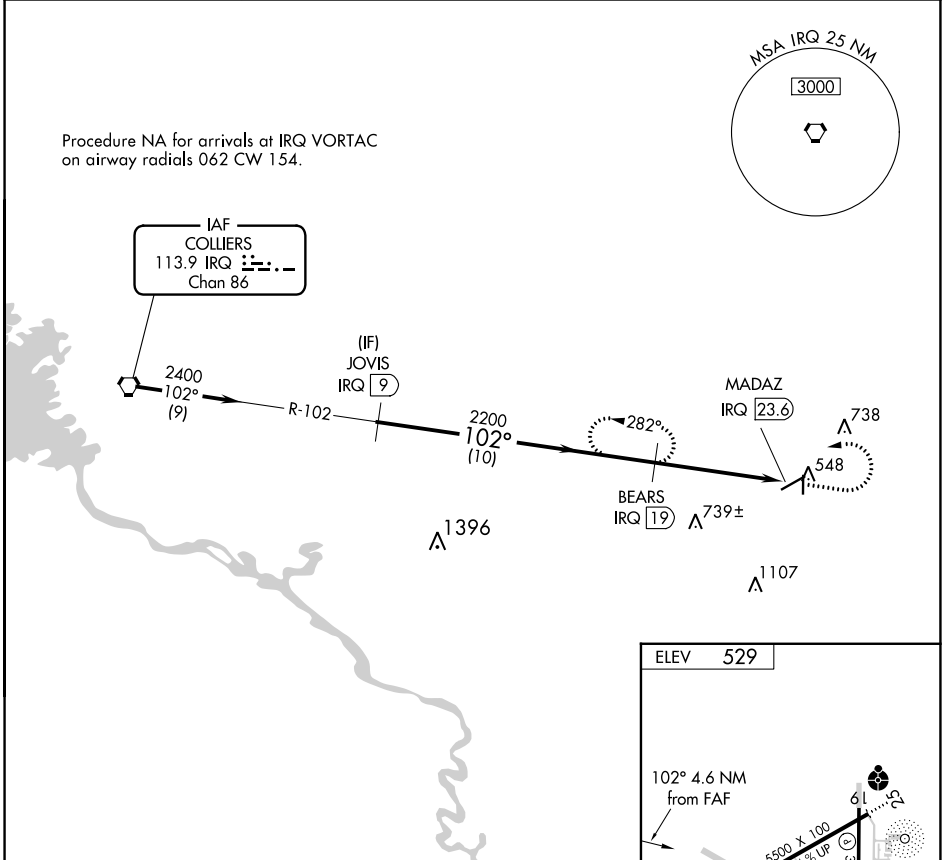

VORTAC IRQ 113.9 Chan 86	APP CRS 102°	Rwy Idg TDZE Apt Elev	N/A N/A 529
--	------------------------	-----------------------------	--

VOR/DME-A

AIKEN RGNL (AIK)

NA When local altimeter setting not received, use Augusta Rgnl at Bush Fld altimeter setting and increase all MDAs 120 feet and increase Cat C visibility ¼ SM.

MISSED APPROACH: Climb to 1600 then climbing left turn to 2400 on IRQ VORTAC R-102 to BEARS/IRQ 19 DME and hold.

AWOS-3 118.025	AUGUSTA APP CON * 119.15 284.625	CLNC DEL 126.075	UNICOM 122.8 (CTAF) 0
--------------------------	--	----------------------------	--

SE-2, 22 FEB 2024 to 21 MAR 2024

SE-2, 22 FEB 2024 to 21 MAR 2024