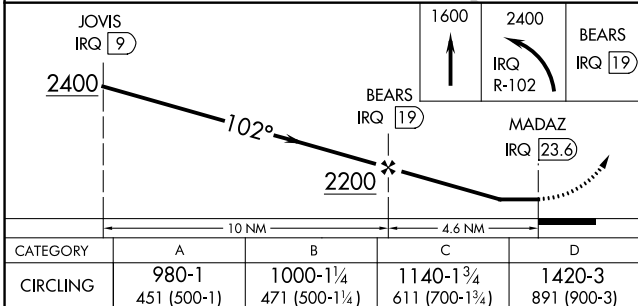

VORTAC IRQ 113.9 Chan 86	APP CRS 102°	Rwy Idg TDZE Apt Elev	N/A N/A 529
--	------------------------	-----------------------------	--

VOR/DME-A

AIKEN RGNL (AIK)

NA When local altimeter setting not received, use Augusta Rgnl at Bush Fld altimeter setting and increase all MDAs 120 feet and increase Cat C visibility ¼ SM.

MISSED APPROACH: Climb to 1600 then climbing left turn to 2400 on IRQ VORTAC R-102 to BEARS/IRQ 19 DME and hold.

AWOS-3 118.025	AUGUSTA APP CON * 119.15 284.625	CLNC DEL 126.075	UNICOM 122.8 (CTAF) 0
--------------------------	--	----------------------------	--

SE-2, 22 FEB 2024 to 21 MAR 2024

SE-2, 22 FEB 2024 to 21 MAR 2024