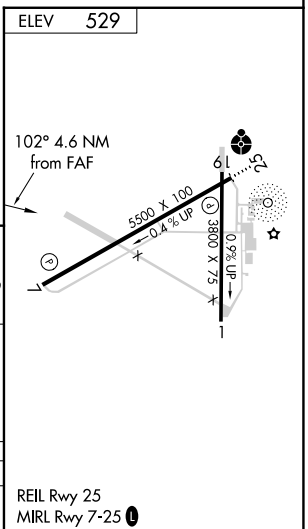

VORTAC IRQ 113.9 Chan 86	APP CRS 102°	Rwy Idg TDZE Apt Elev	N/A N/A 529
--	------------------------	-----------------------------	--

VOR/DME-A

AIKEN RGNL (AIK)

NA When local altimeter setting not received, use Augusta Rgnl at Bush Fld altimeter setting and increase all MDAs 120 feet and increase Cat C visibility ¼ SM.

MISSED APPROACH: Climb to 1600 then climbing left turn to 2400 on IRQ VORTAC R-102 to BEARS/IRQ 19 DME and hold.

AWOS-3 118.025	AUGUSTA APP CON * 119.15 284.625	CLNC DEL 126.075	UNICOM 122.8 (CTAF) 0
--------------------------	--	----------------------------	--