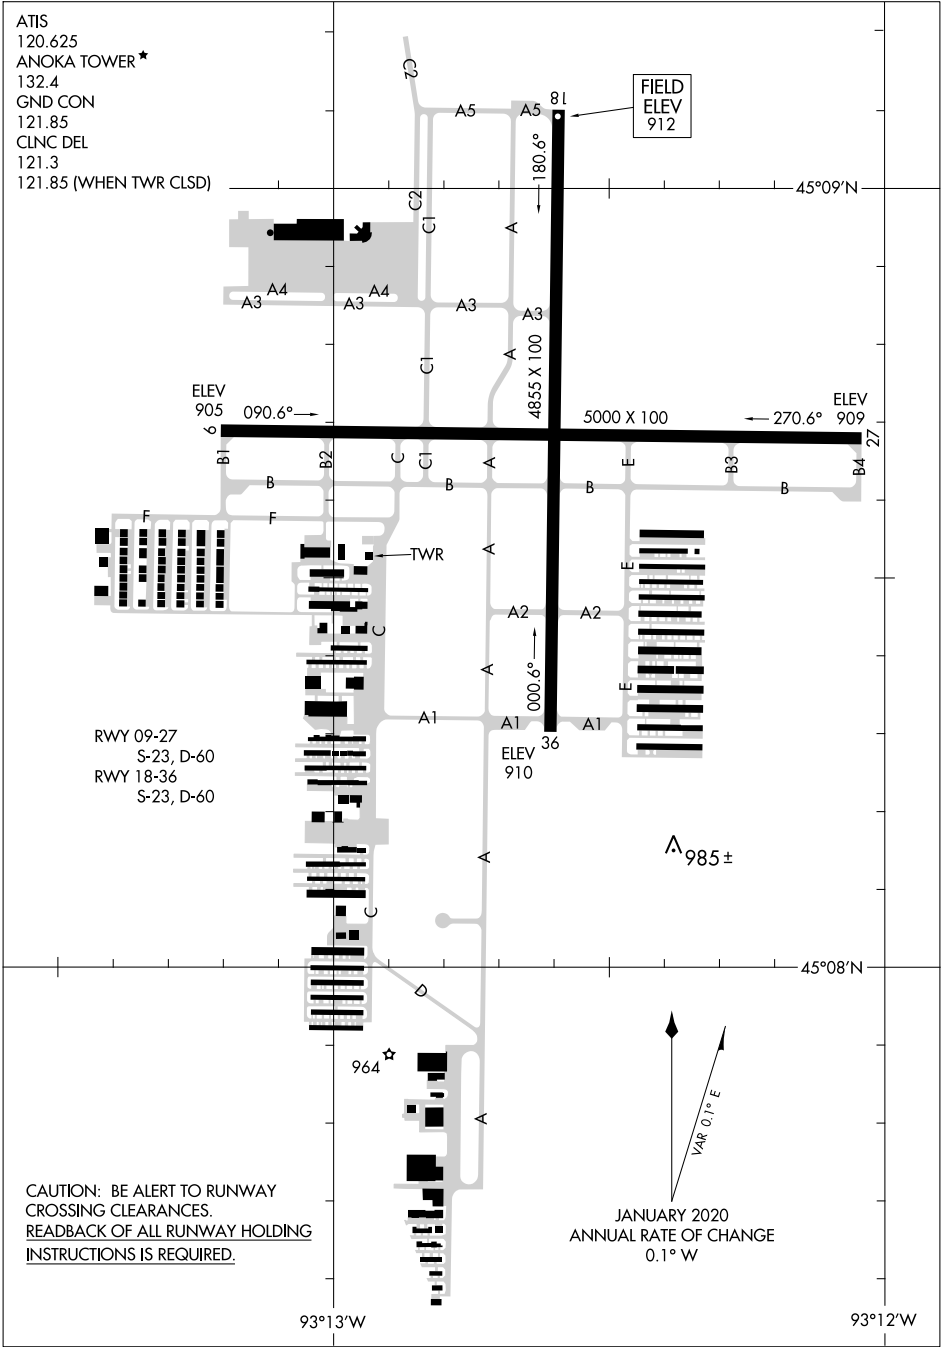

22251

# AIRPORT DIAGRAM

ANOKA COUNTY/BLAINE (JANES FLD) (A:NE)  
AL-5202 (FAA) MINNEAPOLIS, MINNESOTA

ATIS  
120.625  
ANOKA TOWER \*  
132.4  
GND CON  
121.85  
CLNC DEL  
121.3  
121.85 (WHEN TWR CLSD)

NC-1, 22 FEB 2024 to 21 MAR 2024

NC-1, 22 FEB 2024 to 21 MAR 2024

CAUTION: BE ALERT TO RUNWAY CROSSING CLEARANCES.  
READBACK OF ALL RUNWAY HOLDING INSTRUCTIONS IS REQUIRED.

# AIRPORT DIAGRAM

22251

MINNEAPOLIS, MINNESOTA  
ANOKA COUNTY/BLAINE (JANES FLD) (A:NE)