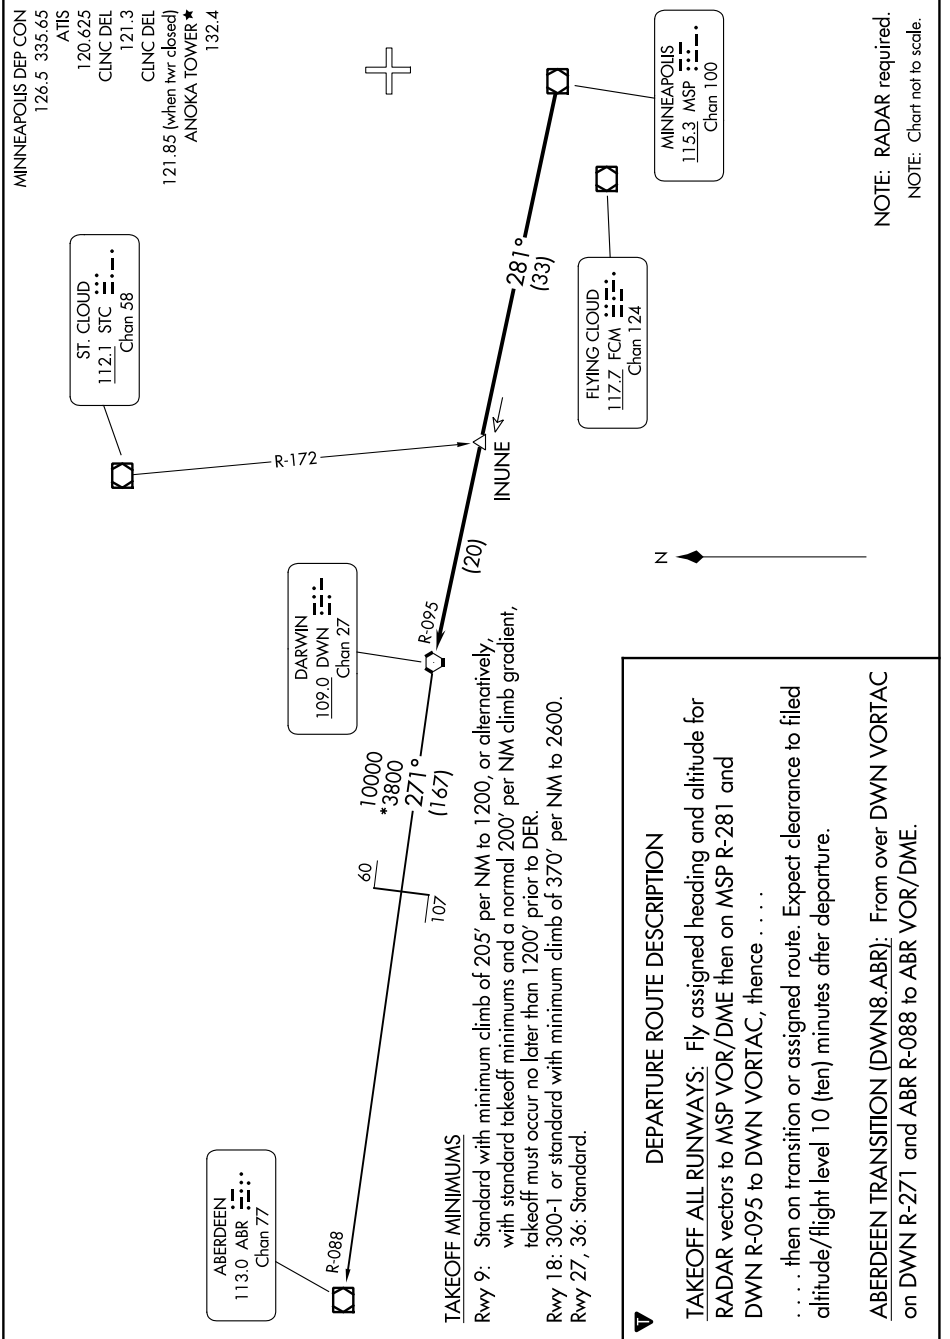

# DARWIN EIGHT DEPARTURE

NC-1, 22 FEB 2024 to 21 MAR 2024

NOTE: RADAR required.  
NOTE: Chart not to scale.

# DARWIN EIGHT DEPARTURE

NC-1, 22 FEB 2024 to 21 MAR 2024