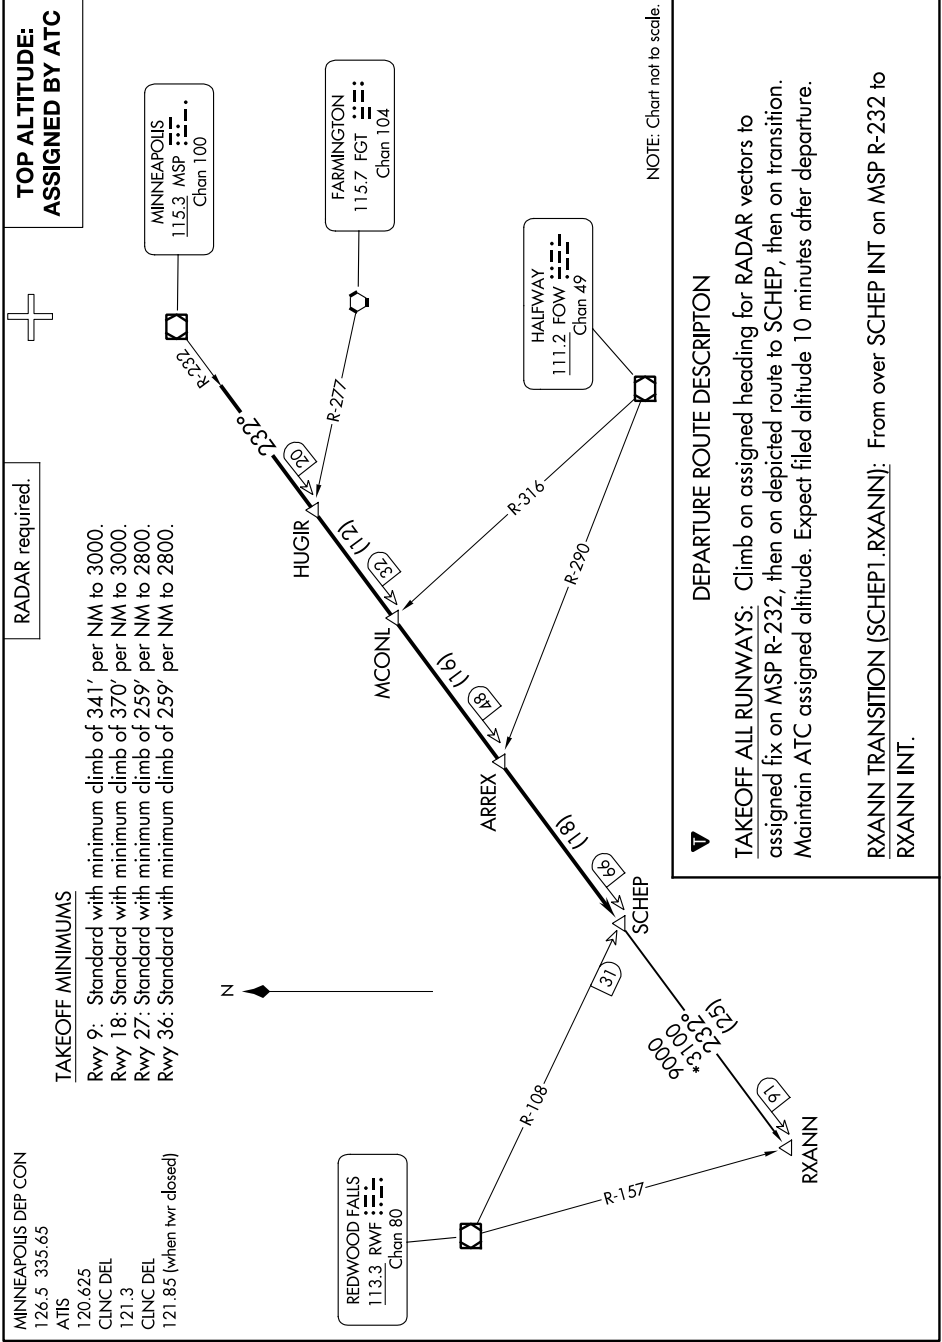

SCHEP ONE DEPARTURE

NC-1, 22 FEB 2024 to 21 MAR 2024

NC-1, 22 FEB 2024 to 21 MAR 2024