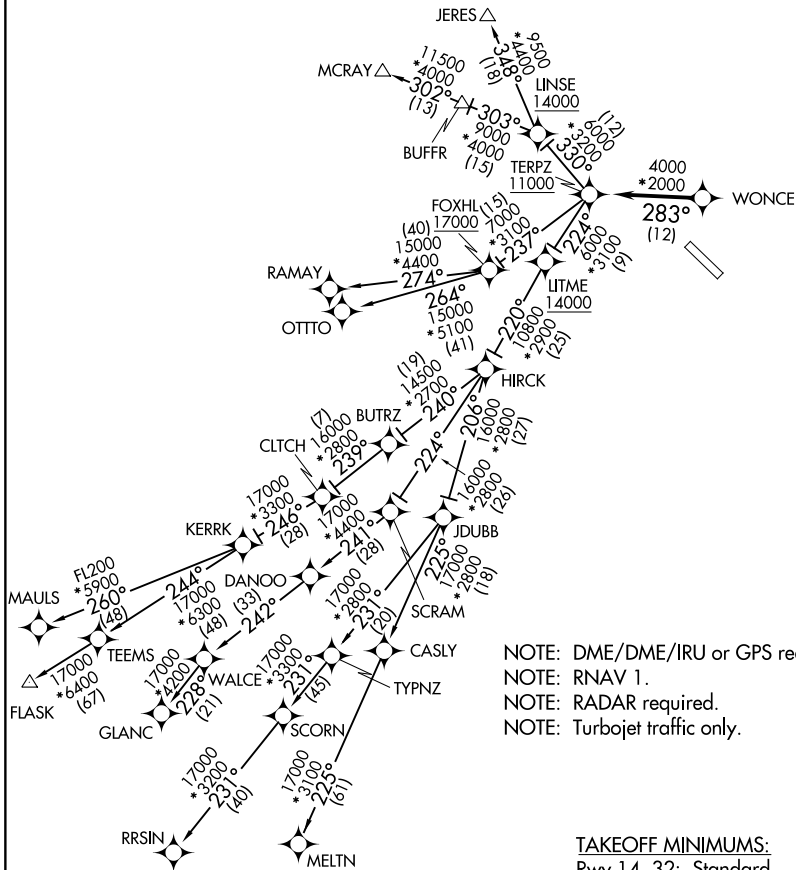

TERPZ SEVEN DEPARTURE (RNAV)

AWOS-3PT
128.275
CLNC DEL
121.6
UNICOM
123.075 (CTAF)
POTOMAC DEP CON
128.7 307.9

TOP ALTITUDE:
RAMAY, OTTTO, MAULS, FLASK,
RRSIN, GLANC, MELTN
TRANSITIONS: 17000
JERES, MCRAY TRANSITIONS:
16000

NOTE: DME/DME/IRU or GPS required.
NOTE: RNAV 1.
NOTE: RADAR required.
NOTE: Turbojet traffic only.

TAKEOFF MINIMUMS:
Rwy 14, 32: Standard.

NOTE: Chart not to scale.

TERPZ SEVEN DEPARTURE (RNAV)

NE-3, 22 FEB 2024 to 21 MAR 2024

NE-3, 22 FEB 2024 to 21 MAR 2024