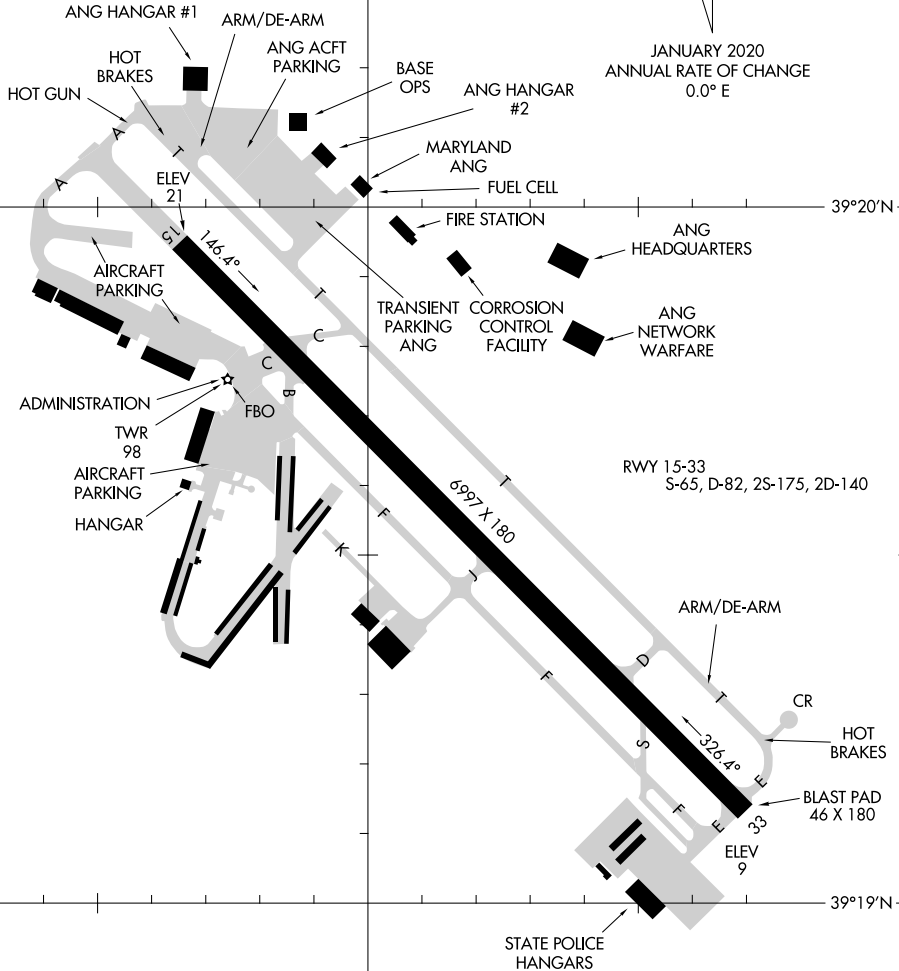

# AIRPORT DIAGRAM

AL-5222 (FAA)

MARTIN STATE (MTN)  
BALTIMORE, MARYLAND

ATIS  
124.925  
MARTIN TOWER ★  
121.3 254.425  
GND CON  
121.8 253.4

FIELD  
ELEV  
22

JANUARY 2020  
ANNUAL RATE OF CHANGE  
0.0° E

NE-3, 22 FEB 2024 to 21 MAR 2024

NE-3, 22 FEB 2024 to 21 MAR 2024

CAUTION: BE ALERT TO RUNWAY CROSSING CLEARANCES.  
READBACK OF ALL RUNWAY HOLDING INSTRUCTIONS IS REQUIRED.

# AIRPORT DIAGRAM

23054

BALTIMORE, MARYLAND  
MARTIN STATE (MTN)