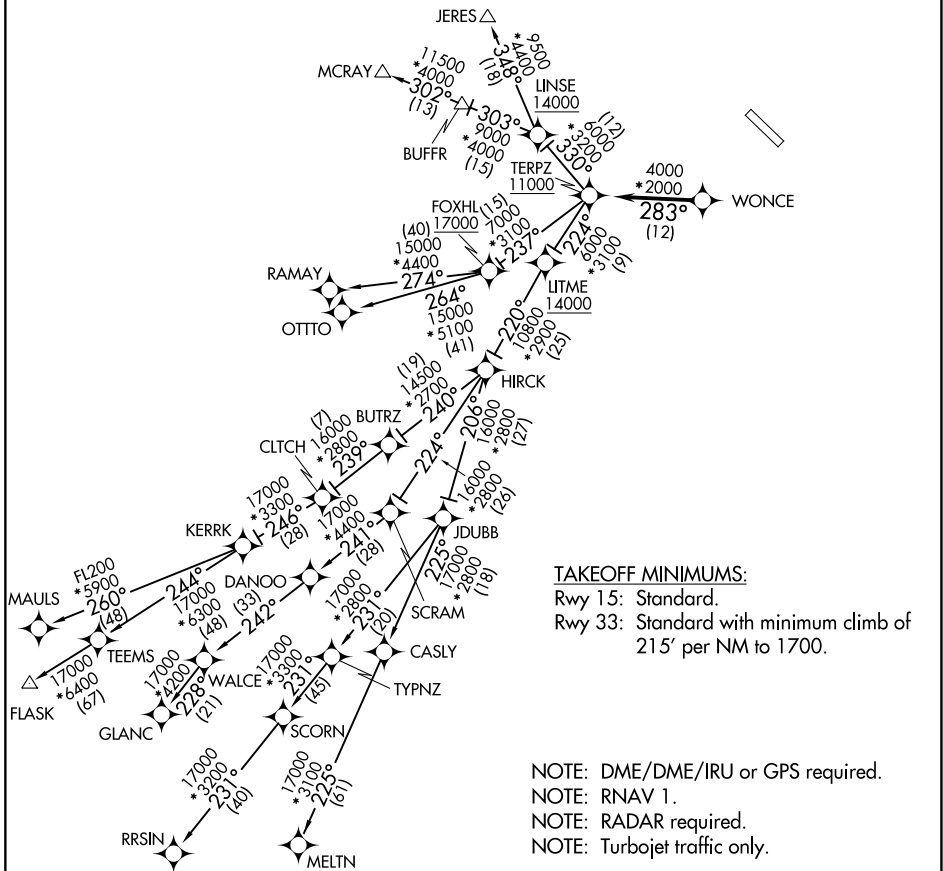

TERPZ SEVEN DEPARTURE (RNAV)

ATIS
 124.925
 GND CON
 121.8 253.4
 MARTIN TOWER ★
 121.3 (CTAF) 254.425
 UNICOM
 122.95
 POTOMAC DEP CON
 119.7 290.475

TOP ALTITUDE:
RAMAY, OTTTO, MAULS, FLASK,
RRSIN, GLANC, MELTN
TRANSITIONS: 17000
JERES, MCRAY TRANSITIONS:
16000

NE-3, 22 FEB 2024 to 21 MAR 2024

NE-3, 22 FEB 2024 to 21 MAR 2024

NOTE: Chart not to scale.

TERPZ SEVEN DEPARTURE (RNAV)

(TERPZ7.TERPZ) 26MAR20