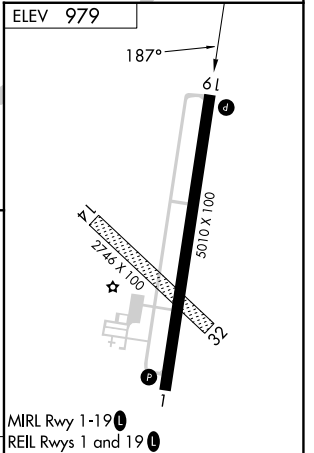

VORTAC DLL 117.0 Chan 117	APP CRS 187°	Rwy Idg TDZE Apt Elev	N/A N/A 979
---	------------------------	-----------------------------	--

VOR-A

BARABOO/WISCONSIN DELLS RGNL (DLL)

⚠ Circling NA to Rwy 14 and 32.

MISSED APPROACH: Climb to 2500 then climbing right turn to 3300 direct DLL VORTAC and hold, continue climb-in-hold to 3300.

AWOS-3 118.325	MADISON APP CON ★ 135.45 343.7	UNICOM 123.05(CTAF)
--------------------------	--	-------------------------------