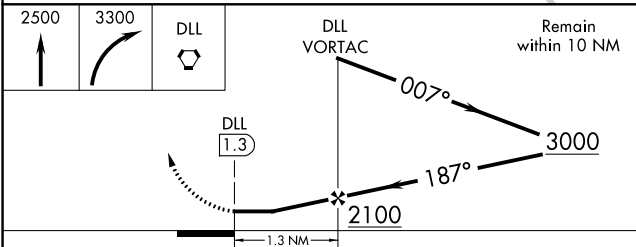

VORTAC DLL 117.0 Chan 117	APP CRS 187°	Rwy Idg TDZE Apt Elev	N/A N/A 979
---	------------------------	-----------------------------	--

VOR-A

BARABOO/WISCONSIN DELLS RGNL (DLL)

⚠ Circling NA to Rwy 14 and 32.

MISSED APPROACH: Climb to 2500 then climbing right turn to 3300 direct DLL VORTAC and hold, continue climb-in-hold to 3300.

AWOS-3 118.325	MADISON APP CON ★ 135.45 343.7	UNICOM 123.05(CTAF)
--------------------------	--	-------------------------------