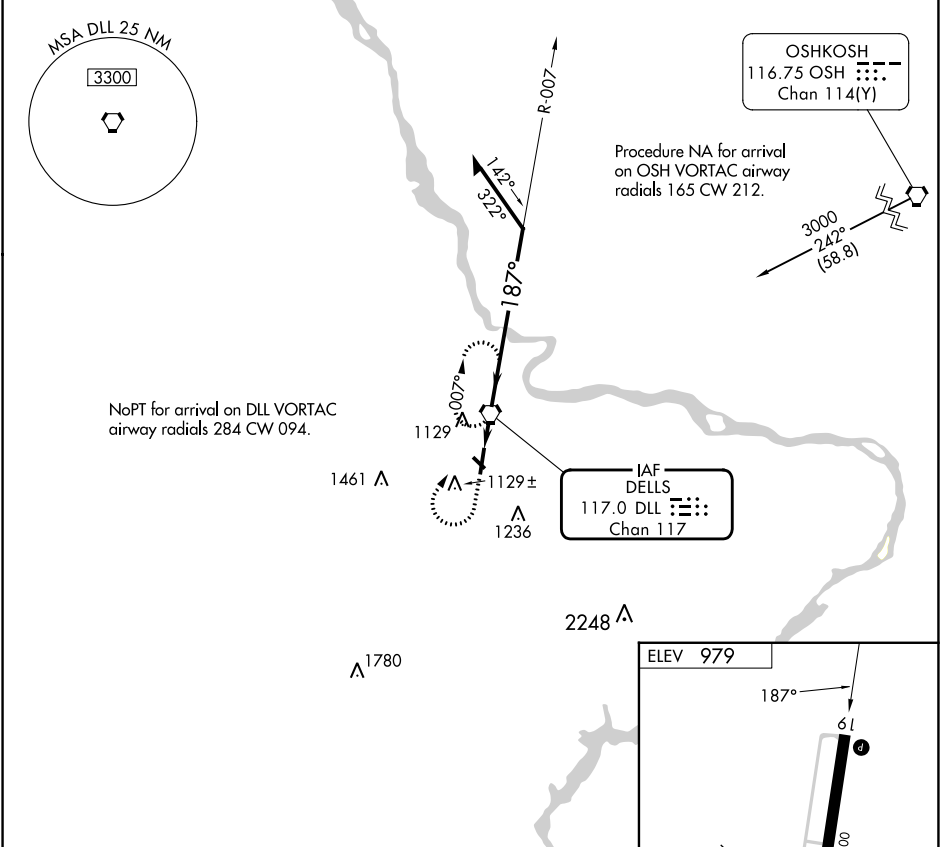

VORTAC DLL 117.0 Chan 117	APP CRS 187°	Rwy Idg TDZE Apt Elev	N/A N/A 979
---	------------------------	-----------------------------	--

VOR-A

BARABOO/WISCONSIN DELLS RGNL (DLL)

⚠ Circling NA to Rwy 14 and 32.

MISSED APPROACH: Climb to 2500 then climbing right turn to 3300 direct DLL VORTAC and hold, continue climb-in-hold to 3300.

AWOS-3 118.325	MADISON APP CON ★ 135.45 343.7	UNICOM 123.05(CTAF)
--------------------------	--	-------------------------------

CATEGORY	A	B	C	D	FAF to MAP 1.3 NM					
CIRCLING	1520-1	541 (600-1)	1580-1¾ 601 (700-1¾)	NA	Knots	60	90	120	150	180
					Min:Sec	1:18	0:52	0:39	0:31	0:26