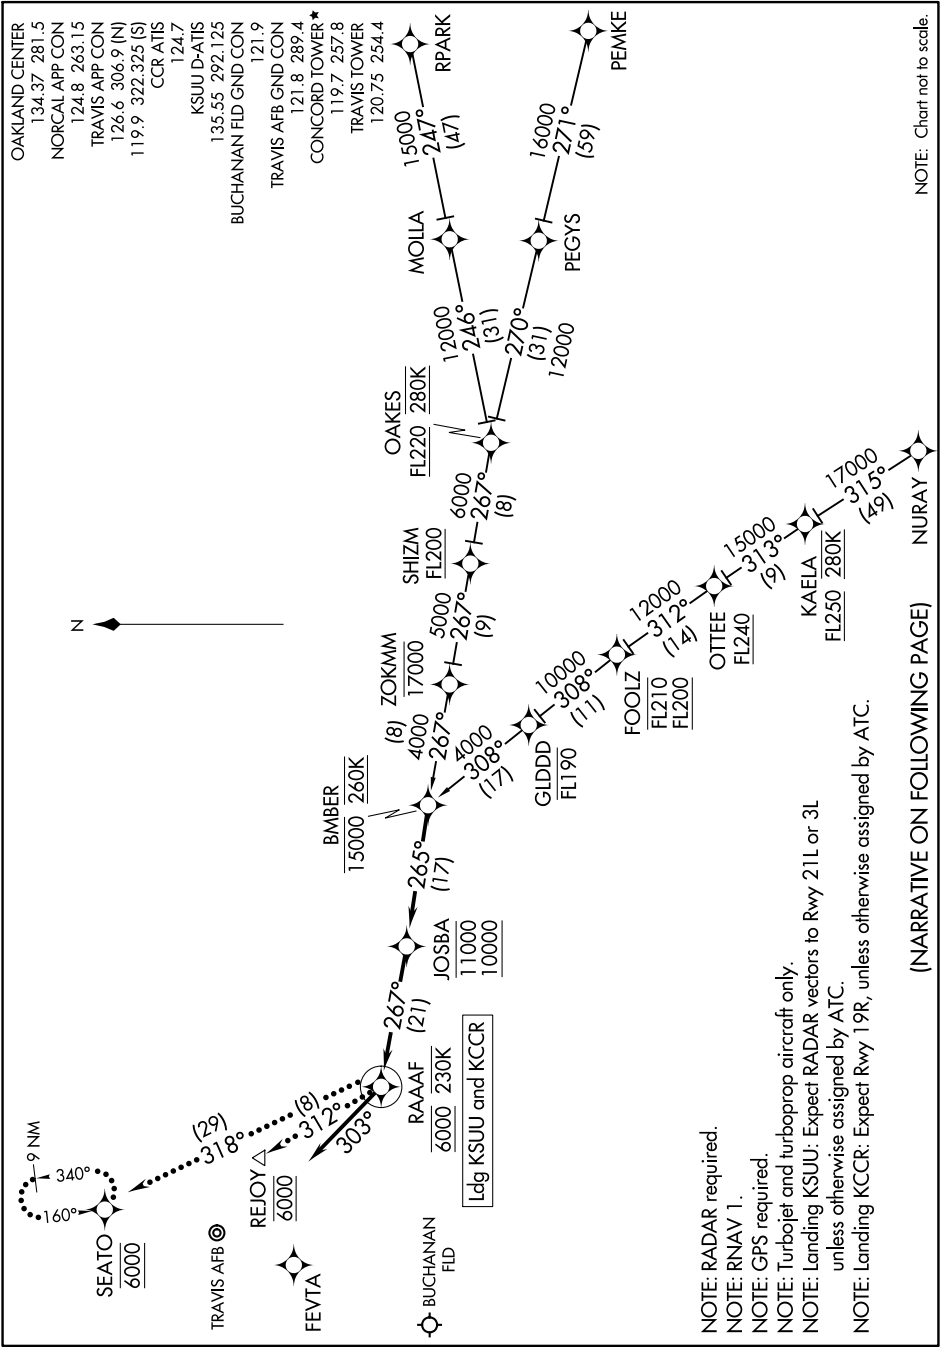

# BMBER ONE ARRIVAL (RNAV)

AL-5320 (FAA)

CONCORD, CALIFORNIA

SW-2, 22 FEB 2024 to 21 MAR 2024

# BMBER ONE ARRIVAL (RNAV)

CONCORD, CALIFORNIA

(NARRATIVE ON FOLLOWING PAGE)

SW-2, 22 FEB 2024 to 21 MAR 2024