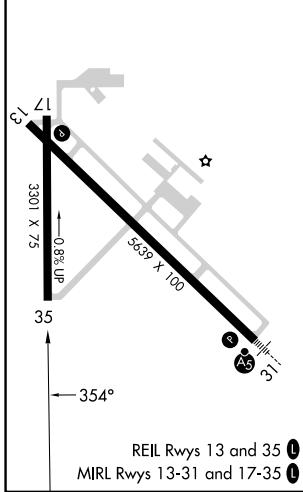

CATEGORY	A	B	C	D
LNAV MDA	1560-1 378 (400-1)			NA
CIRCLING	1640-1 457 (500-1)	1740-1 557 (600-1)	1820-1¾ 637 (700-1¾)	NA

NC-1, 22 FEB 2024 to 21 MAR 2024

NC-1, 22 FEB 2024 to 21 MAR 2024