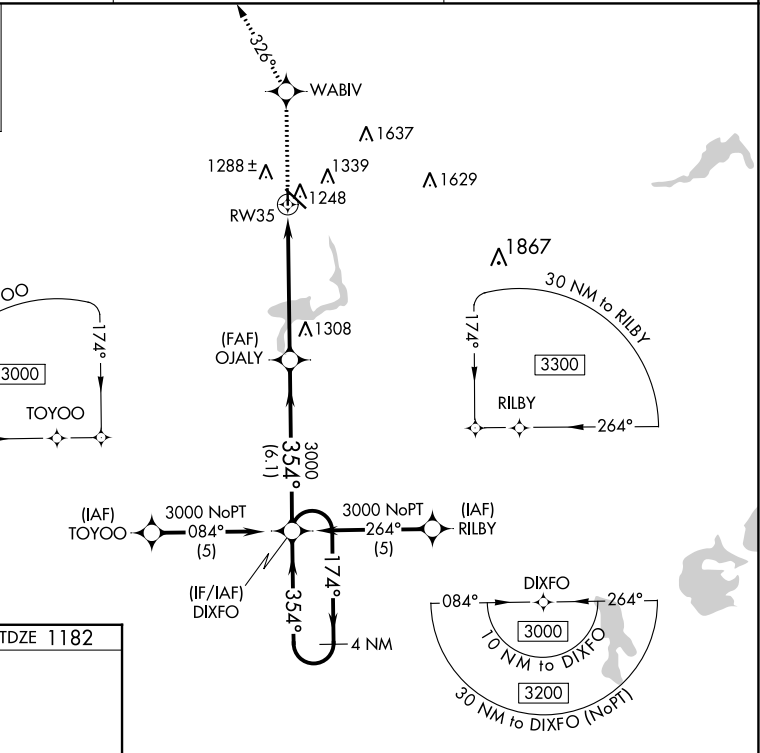

APP CRS	Rwy Idg	3301
354°	TDZE	1182
	Apt Elev	1183

RNAV (GPS) RWY 35

FERGUS FALLS MUNI/EINAR MICKELSON FLD (F^FM)

RNP APCH-GPS.		MISSED APPROACH: Climb to 3000 direct WABIV and via track 326° to PANIC and hold.
AWOS-3PT 119.05	MINNEAPOLIS CENTER 126.1 269.2	UNICOM 122.8 (CTAF) 0

ELEV 1183	TDZE 1182
-----------	-----------

CATEGORY	A	B	C	D
LNAV MDA	1560-1 378 (400-1)			NA
CIRCLING	1640-1 457 (500-1)	1740-1 557 (600-1)	1820-1¾ 637 (700-1¾)	NA

NC-1, 22 FEB 2024 to 21 MAR 2024

NC-1, 22 FEB 2024 to 21 MAR 2024