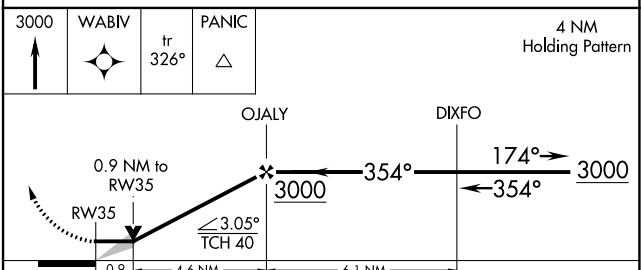

APP CRS	Rwy Idg	3301
354°	TDZE	1182
	Apt Elev	1183

RNAV (GPS) RWY 35

FERGUS FALLS MUNI/EINAR MICKELSON FLD (F^FM)

RNP APCH-GPS.		MISSED APPROACH: Climb to 3000 direct WABIV and via track 326° to PANIC and hold.
AWOS-3PT 119.05	MINNEAPOLIS CENTER 126.1 269.2	UNICOM 122.8 (CTAF) 0

ELEV 1183	TDZE 1182
-----------	-----------

CATEGORY	A	B	C	D
LNAV MDA	1560-1 378 (400-1)			NA
CIRCLING	1640-1 457 (500-1)	1740-1 557 (600-1)	1820-1¾ 637 (700-1¾)	NA

NC-1, 22 FEB 2024 to 21 MAR 2024

NC-1, 22 FEB 2024 to 21 MAR 2024