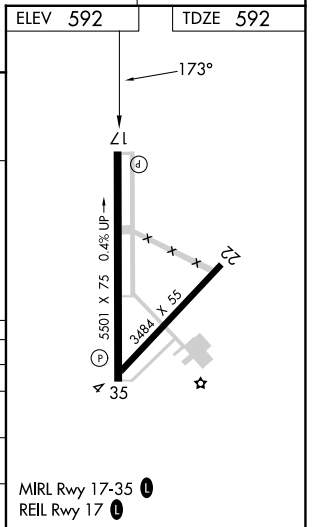

WAAS CH 63230 W17A	APP CRS 173°	Rwy Idg TDZE Apt Elev	5501 592 592
--	------------------------	-----------------------------	---

RNAV (GPS) RWY 17

MC GREGOR EXEC (PWG)

RNP APCH - GPS

ASR Baro-VNAV NA when using Waco Rgnl altimeter setting. For uncompensated Baro-VNAV systems, LNAV/VNAV NA below -20°C or above 54°C. When local altimeter setting not received, use Waco Rgnl altimeter setting and increase LPV DA to 873 feet and all visibilities 1/8 SM; increase LNAV/VNAV DA to 873 feet and all visibilities 1/8 SM; increase all MDAs 40 feet and Circling visibility Cat C 1/4 SM.

MISSED APPROACH:
Climb to 2500 direct ZUDIS and on track 095° to SATTY and hold.

AWOS-3PT 135.525	WACO APP CON ★ 127.65 352.0	GCO 121.725	UNICOM 122.8 (CTAF) 0
----------------------------	---------------------------------------	-----------------------	--

CATEGORY	A	B	C	D
LPV DA	842-3/4	250 (300-3/4)		NA
LNAV/VNAV DA	842-3/4	250 (300-3/4)		NA
LNAV MDA	1040-1	448 (500-1)	1040-1 3/8 448 (500-1 3/8)	NA
CIRCLING	1040-1 448 (500-1)	1060-1 468 (500-1)	1300-2 708 (800-2)	NA