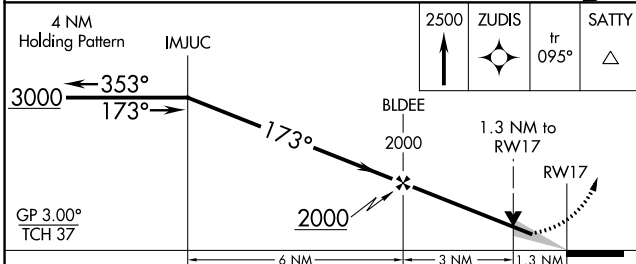

WAAS CH 63230 W17A	APP CRS 173°	Rwy Idg TDZE Apt Elev	5501 592 592
--	------------------------	-----------------------------	---

RNAV (GPS) RWY 17

MC GREGOR EXEC (PWG)

RNP APCH - GPS

ASR Baro-VNAV NA when using Waco Rgnl altimeter setting. For uncompensated Baro-VNAV systems, LNAV/VNAV NA below -20°C or above 54°C. When local altimeter setting not received, use Waco Rgnl altimeter setting and increase LPV DA to 873 feet and all visibilities 1/8 SM; increase LNAV/VNAV DA to 873 feet and all visibilities 1/8 SM; increase all MDAs 40 feet and Circling visibility Cat C 1/4 SM.

MISSED APPROACH:
Climb to 2500 direct ZUDIS and on track 095° to SATTY and hold.

AWOS-3PT 135.525	WACO APP CON ★ 127.65 352.0	GCO 121.725	UNICOM 122.8 (CTAF) 0
----------------------------	---------------------------------------	-----------------------	--