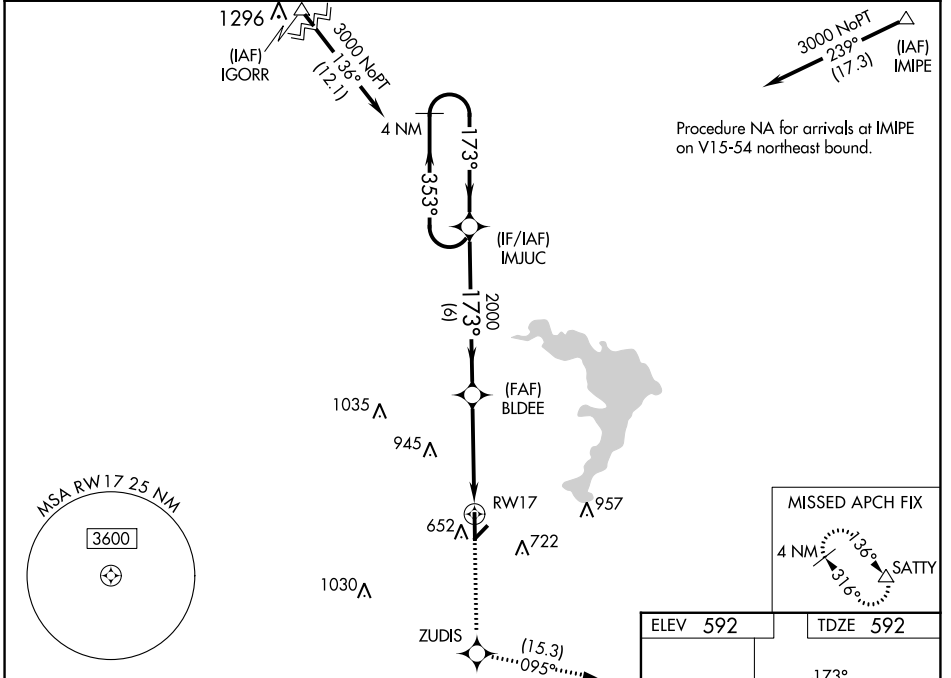

WAAS CH 63230 W17A	APP CRS 173°	Rwy Idg TDZE Apt Elev	5501 592 592
--	------------------------	-----------------------------	---

RNAV (GPS) RWY 17

MC GREGOR EXEC (PWG)

RNP APCH - GPS

ASR Baro-VNAV NA when using Waco Rgnl altimeter setting. For uncompensated Baro-VNAV systems, LNAV/VNAV NA below -20°C or above 54°C. When local altimeter setting not received, use Waco Rgnl altimeter setting and increase LPV DA to 873 feet and all visibilities 1/8 SM; increase LNAV/VNAV DA to 873 feet and all visibilities 1/8 SM; increase all MDAs 40 feet and Circling visibility Cat C 1/4 SM.

MISSED APPROACH:
Climb to 2500 direct ZUDIS and on track 095° to SATTY and hold.

AWOS-3PT 135.525	WACO APP CON ★ 127.65 352.0	GCO 121.725	UNICOM 122.8 (CTAF) 0
----------------------------	---------------------------------------	-----------------------	--

CATEGORY	A	B	C	D
LPV DA	842-3/4	250 (300-3/4)		NA
LNAV/VNAV DA	842-3/4	250 (300-3/4)		NA
LNAV MDA	1040-1	448 (500-1)	1040-1 3/8 448 (500-1 3/8)	NA
CIRCLING	1040-1 448 (500-1)	1060-1 468 (500-1)	1300-2 708 (800-2)	NA