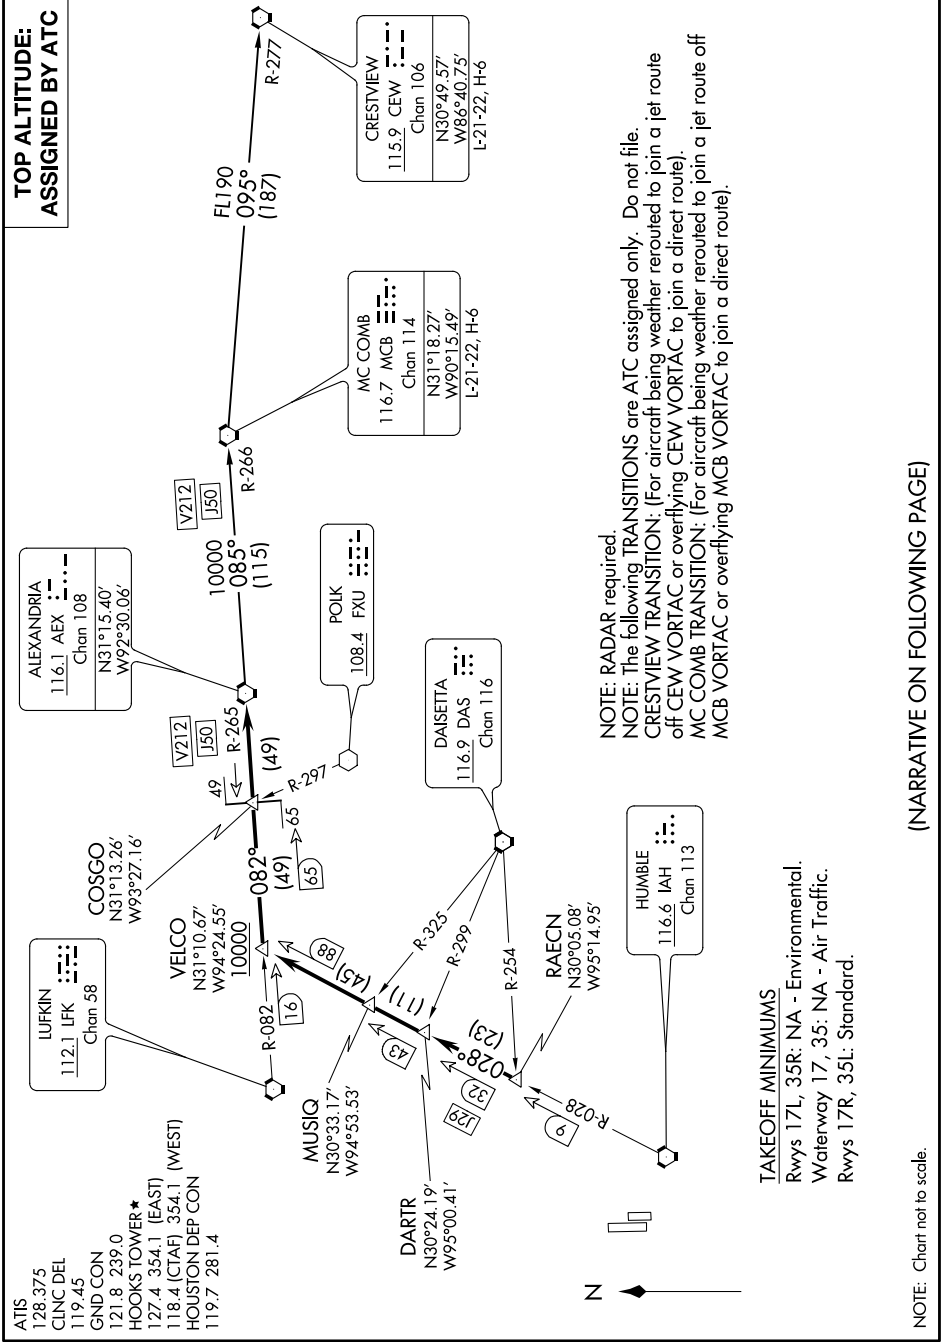

# ALEXANDRIA THREE DEPARTURE

SC-5, 22 FEB 2024 to 21 MAR 2024

**NOTE: RADAR required.**  
**NOTE: The following TRANSITIONS are ATC assigned only. Do not file:**  
**CRESTVIEW TRANSITION:** (For aircraft being weather rerouted to join a jet route of CEW VORTAC or overflying CEW VORTAC to join a direct route).  
**MC COMB TRANSITION:** (For aircraft being weather rerouted to join a jet route off MCB VORTAC or overflying MCB VORTAC to join a direct route).

(NARRATIVE ON FOLLOWING PAGE)

SC-5, 22 FEB 2024 to 21 MAR 2024

# ALEXANDRIA THREE DEPARTURE

NOTE: Chart not to scale.