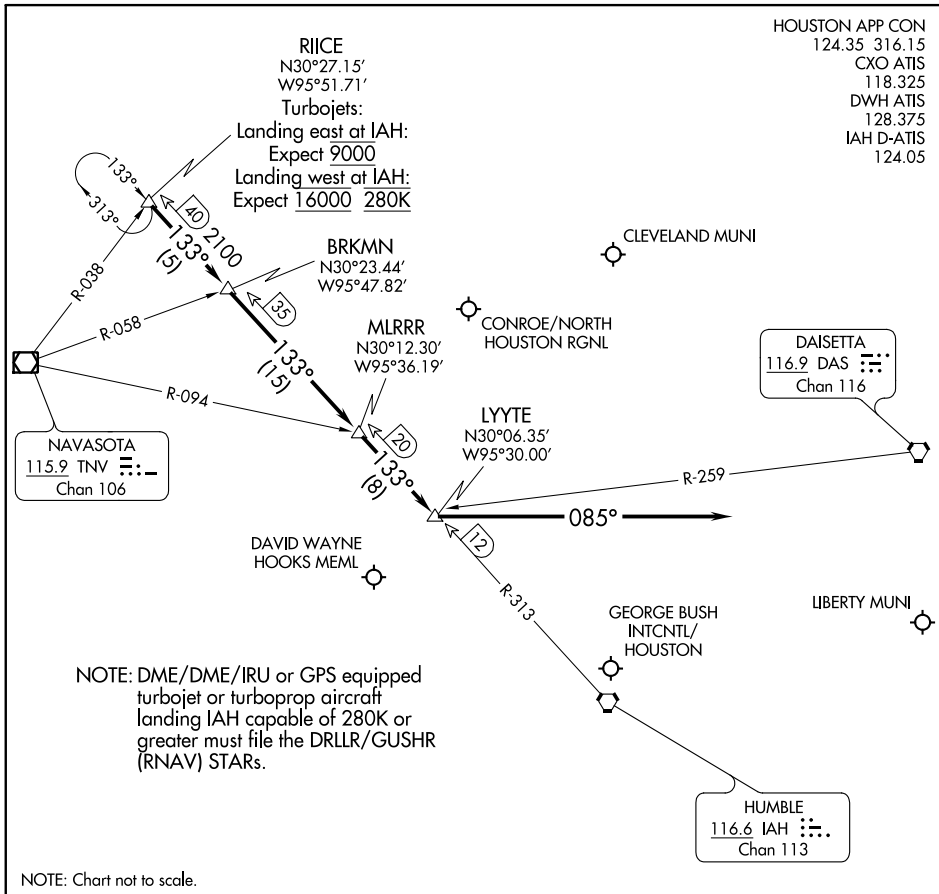

## Arrival Routes

HOUSTON, TEXAS

SC-5, 22 FEB 2024 to 21 MAR 2024

SC-5, 22 FEB 2024 to 21 MAR 2024

### ARRIVAL ROUTE DESCRIPTION

#### GEORGE BUSH INTCNL/HOUSTON (IAH):

... From over RIICE on IAH R-313 to BRKMN, to MLRRR, to LYYTE.

#### LANDING RUNWAY 26L/R or 27:

... Fly heading 085° for vectors to final approach course.