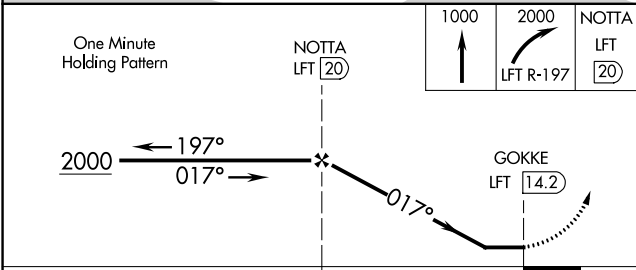

VORTAC LFT 109.8 Chan 35	APP CRS 017°	Rwy Idg TDZE Apt Elev N/A N/A 16

VOR/DME-B

ABBEVILLE CHRIS CRUSTA MEML (1YA)

▽ ▲ NA	When local altimeter setting not received, use New Iberia altimeter setting and increase all MDA 40 feet.	MISSED APPROACH: Climb to 1000, then climbing right turn to 2000 via LFT R-197 to NOTTA/LFT 20 DME and hold.

AWOS-3 118.875	LAFAYETTE APP CON * 121.1 268.7	GCO 135.075	UNICOM 122.8 (CTAF) 0

CATEGORY	A	B	C	D
C CIRCLING	600-1	584 (600-1)	700-2 684 (700-2)	NA

SC-4, 22 FEB 2024 to 21 MAR 2024

SC-4, 22 FEB 2024 to 21 MAR 2024