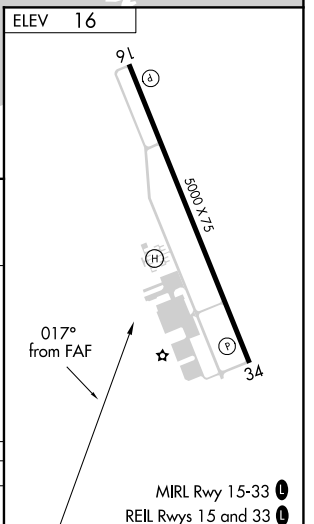

VORTAC LFT 109.8 Chan 35	APP CRS 017°	Rwy Idg TDZE Apt Elev N/A N/A 16

VOR/DME-B

ABBEVILLE CHRIS CRUSTA MEML (1YA)

▽ ▲ NA	When local altimeter setting not received, use New Iberia altimeter setting and increase all MDA 40 feet.	MISSED APPROACH: Climb to 1000, then climbing right turn to 2000 via LFT R-197 to NOTTA/LFT 20 DME and hold.

AWOS-3 118.875	LAFAYETTE APP CON * 121.1 268.7	GCO 135.075	UNICOM 122.8 (CTAF) 0

CATEGORY	A	B	C	D
C CIRCLING	600-1	584 (600-1)	700-2 684 (700-2)	NA

SC-4, 22 FEB 2024 to 21 MAR 2024

SC-4, 22 FEB 2024 to 21 MAR 2024