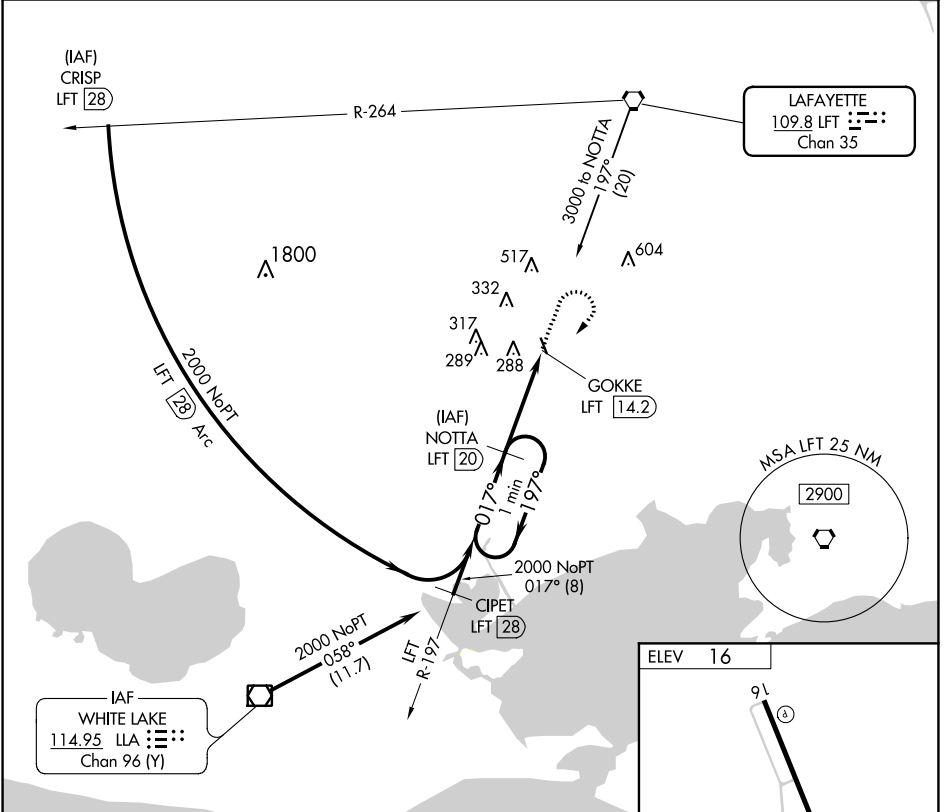

VORTAC LFT 109.8 Chan 35	APP CRS 017°	Rwy Idg TDZE Apt Elev N/A N/A 16
--	------------------------	--

VOR/DME-B

ABBEVILLE CHRIS CRUSTA MEML (1YA)

▽ ▲ NA	When local altimeter setting not received, use New Iberia altimeter setting and increase all MDA 40 feet.	MISSED APPROACH: Climb to 1000, then climbing right turn to 2000 via LFT R-197 to NOTTA/LFT 20 DME and hold.
-------------------------	---	--

AWOS-3 118.875	LAFAYETTE APP CON * 121.1 268.7	GCO 135.075	UNICOM 122.8 (CTAF) 0
--------------------------	---	-----------------------	--

CATEGORY	A	B	C	D
C CIRCLING	600-1	584 (600-1)	700-2 684 (700-2)	NA

SC-4, 22 FEB 2024 to 21 MAR 2024

SC-4, 22 FEB 2024 to 21 MAR 2024