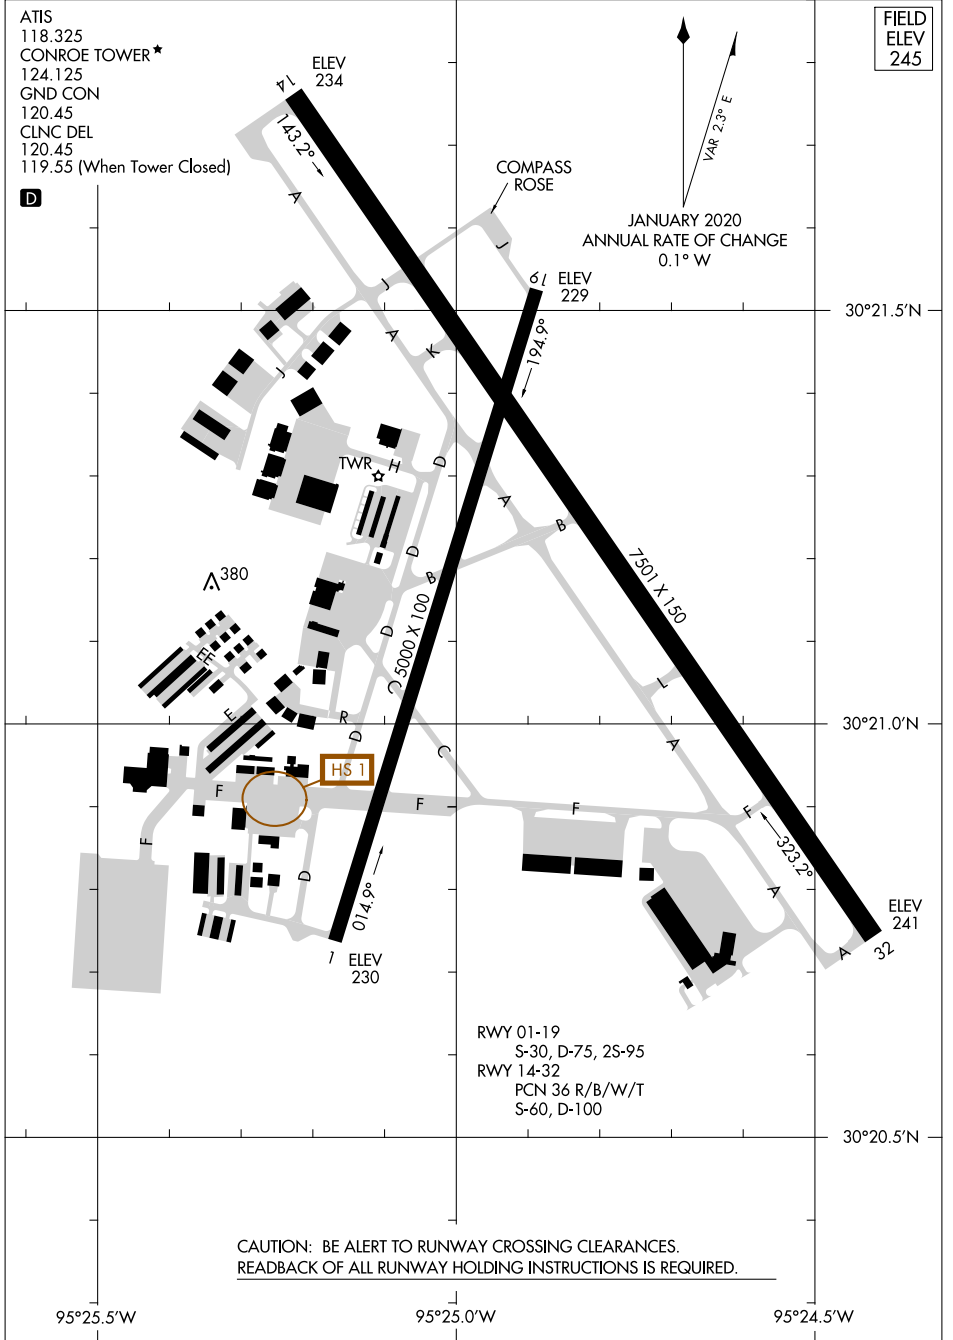

21336

AIRPORT DIAGRAM

AL-5573 (FAA) CONROE/NORTH HOUSTON RGNL (C70)
HOUSTON, TEXAS

SC-5, 22 FEB 2024 to 21 MAR 2024

SC-5, 22 FEB 2024 to 21 MAR 2024

AIRPORT DIAGRAM

21336

HOUSTON, TEXAS
CONROE/NORTH HOUSTON RGNL (C70)