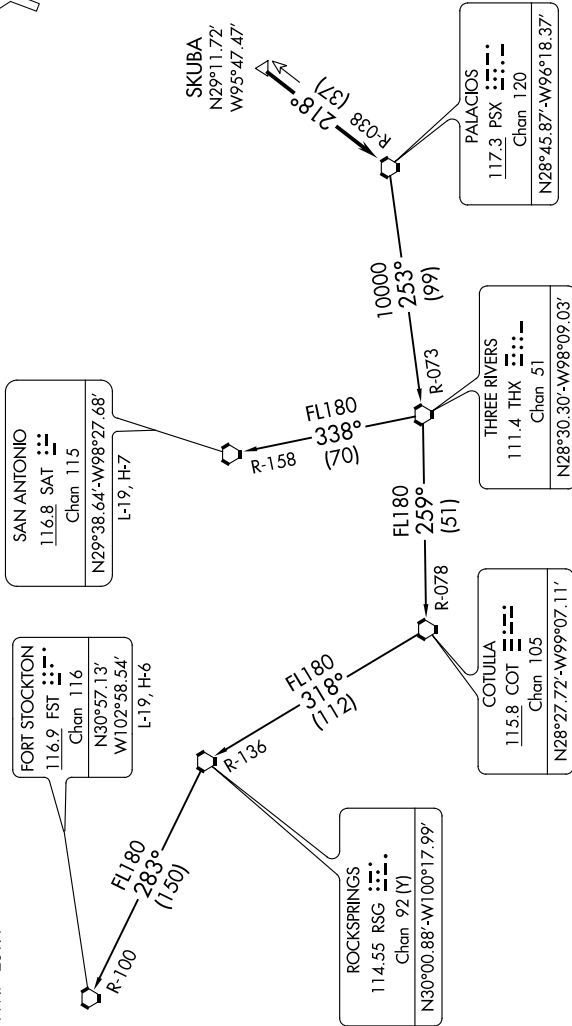

PALACIOS THREE DEPARTURE

TOP ALTITUDE:
ASSIGNED BY ATC

RADAR and DME required.

TAKEOFF MINIMUMS

Rwys 1, 14, 19, 32: Standard.

(NARRATIVE ON FOLLOWING PAGE)

NOTE: Chart not to scale.

PALACIOS THREE DEPARTURE