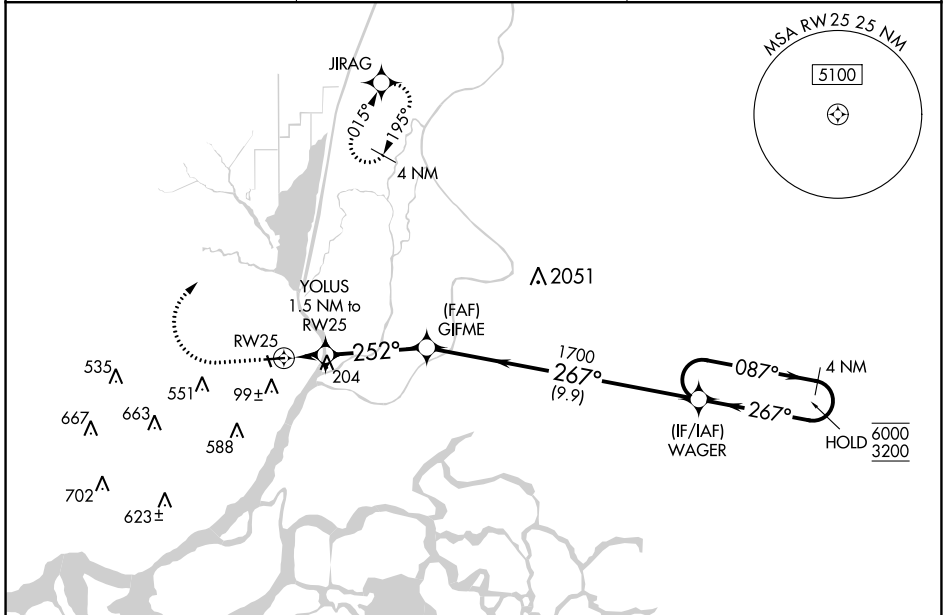

WAAS CH 82325 W25A	APP CRS 252°	Rwy Idg TDZE Apt Elev	4199 23 23
--	------------------------	-----------------------------	---------------------------------------

RNAV (GPS) RWY 25

RIO VISTA MUNI (O88)

RNP APCH - GPS.	MISSED APPROACH: Climb to 500 then climbing right turn to 3100 direct JIRAG and hold, continue climb-in-hold to 3100.
<p>▼ Circling Rwy 33 NA at night. For uncompensated Baro-VNAV systems, LNAV/VNAV NA below -15°C or above 54°C.</p> <p>▲ NA</p>	

AWOS-AV 127.075	TRAVIS APP CON 119.9 257.9	UNICOM 122.725 (CTAF) 0
---------------------------	--------------------------------------	-----------------------------------

ELEV 23	TDZE 23
---------	---------

CATEGORY	A	B	C	D
LPV DA	223-3/4	200 (200-3/4)		NA
LNAV/VNAV DA	353-1	330 (400-1)		NA
LNAV MDA	460-1	437 (500-1)	460-1 1/4 437 (500-1 1/4)	NA
CIRCLING	460-1 437 (500-1)	600-1 577 (600-1)	940-2 3/4 917 (1000-2 3/4)	NA

SW-2, 22 FEB 2024 to 21 MAR 2024

SW-2, 22 FEB 2024 to 21 MAR 2024