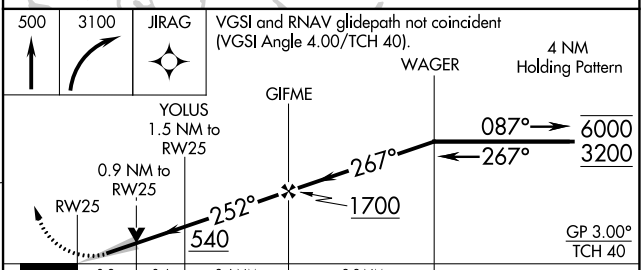

WAAS CH 82325 W25A	APP CRS 252°	Rwy Idg TDZE Apt Elev	4199 23 23
--	------------------------	-----------------------------	---------------------------------------

RNAV (GPS) RWY 25

RIO VISTA MUNI (O88)

RNP APCH - GPS.	MISSED APPROACH: Climb to 500 then climbing right turn to 3100 direct JIRAG and hold, continue climb-in-hold to 3100.
<p>▼ Circling Rwy 33 NA at night. For uncompensated Baro-VNAV systems, LNAV/VNAV NA below -15°C or above 54°C.</p> <p>▲ NA</p>	

AWOS-AV 127.075	TRAVIS APP CON 119.9 257.9	UNICOM 122.725 (CTAF) 0
---------------------------	--------------------------------------	-----------------------------------

ELEV 23	TDZE 23
---------	---------