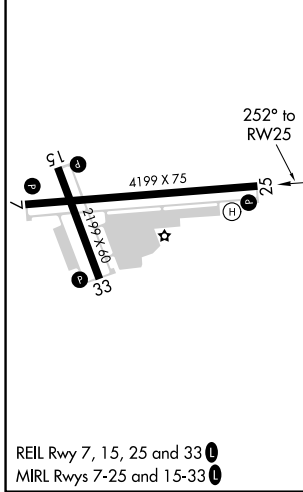

WAAS CH 82325 W25A	APP CRS 252°	Rwy Idg TDZE Apt Elev	4199 23 23
--	------------------------	-----------------------------	---------------------------------------

RNAV (GPS) RWY 25

RIO VISTA MUNI (O88)

RNP APCH - GPS.	MISSED APPROACH: Climb to 500 then climbing right turn to 3100 direct JIRAG and hold, continue climb-in-hold to 3100.
<p>▼ Circling Rwy 33 NA at night. For uncompensated Baro-VNAV systems, LNAV/VNAV NA below -15°C or above 54°C.</p> <p>▲ NA</p>	

CATEGORY	A	B	C	D
LPV DA	223-3/4	200 (200-3/4)		NA
LNAV/VNAV DA	353-1	330 (400-1)		NA
LNAV MDA	460-1	437 (500-1)	460-1 1/4 437 (500-1 1/4)	NA
CIRCLING	460-1 437 (500-1)	600-1 577 (600-1)	940-2 3/4 917 (1000-2 3/4)	NA