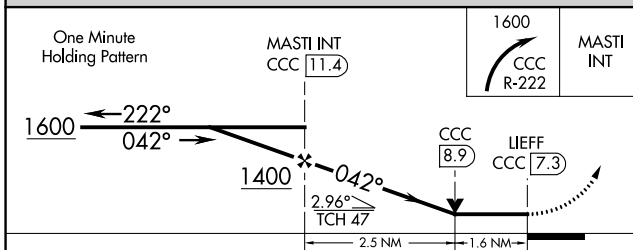

MALSR 

MISSED APPROACH: Climbing right turn to 1600 via CCC VOR/DME R-222 to MASTI INT/11.4 DME and hold.

ASOS 119.625	NEW YORK APP CON 120.05 343.75	CLNC DEL 133.2	UNICOM 122.8 (CTAF) 📻
------------------------	--	--------------------------	--

NE-2, 22 FEB 2024 to 21 MAR 2024

NE-2, 22 FEB 2024 to 21 MAR 2024

CATEGORY	A	B	C	D	FAF to MAP 4.1 NM					
S-6	620-1	543 (600-1)		NA	Knots	60	90	120	150	180
C CIRCLING	620-1	539 (600-1)		NA	Min:Sec	4:06	2:44	2:03	1:38	1:22