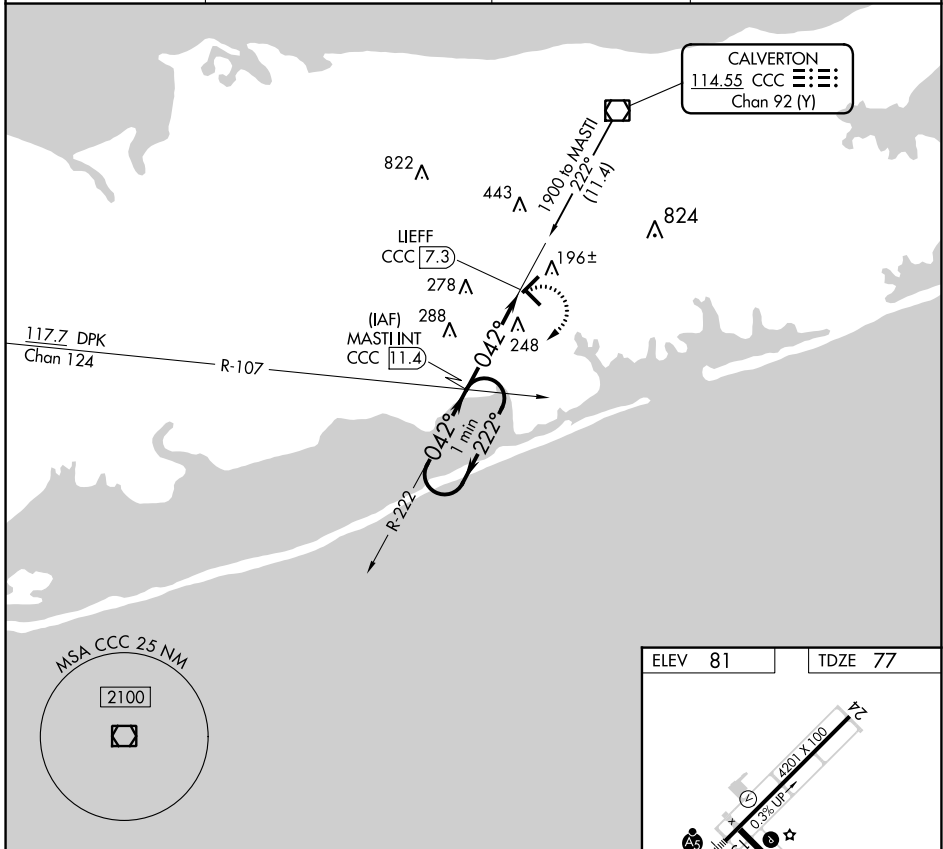

VOR/DME CCC 114.55 Chan 92 (Y)	APP CRS 042°	Rwy Idg TDZE 77 Apt Elev 81
--	------------------------	--

VOR RWY 6

BROOKHAVEN (HWV)

⚠ Inoperative table does not apply.
⚠ When local altimeter setting not received, use Islip altimeter setting and increase all MDAs 40 feet.

MALSR 

MISSED APPROACH: Climbing right turn to 1600 via CCC VOR/DME R-222 to MASTI INT/11.4 DME and hold.

ASOS 119.625	NEW YORK APP CON 120.05 343.75	CLNC DEL 133.2	UNICOM 122.8 (CTAF) 📻
------------------------	--	--------------------------	--

NE-2, 22 FEB 2024 to 21 MAR 2024

NE-2, 22 FEB 2024 to 21 MAR 2024

CATEGORY	A	B	C	D	FAF to MAP 4.1 NM					
S-6	620-1	543 (600-1)		NA	Knots	60	90	120	150	180
C CIRCLING	620-1	539 (600-1)		NA	Min:Sec	4:06	2:44	2:03	1:38	1:22