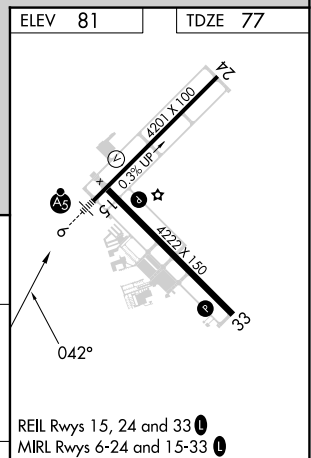

VOR/DME CCC 114.55 Chan 92 (Y)	APP CRS 042°	Rwy Idg TDZE 77 Apt Elev 81
--	------------------------	--

VOR RWY 6

BROOKHAVEN (HWV)

⚠ Inoperative table does not apply.
⚠ When local altimeter setting not received, use Islip altimeter setting and increase all MDAs 40 feet.

MALSR 

MISSED APPROACH: Climbing right turn to 1600 via CCC VOR/DME R-222 to MASTI INT/11.4 DME and hold.

ASOS 119.625	NEW YORK APP CON 120.05 343.75	CLNC DEL 133.2	UNICOM 122.8 (CTAF) 📻
------------------------	--	--------------------------	--

NE-2, 22 FEB 2024 to 21 MAR 2024

NE-2, 22 FEB 2024 to 21 MAR 2024

CATEGORY	A	B	C	D	FAF to MAP 4.1 NM					
S-6	620-1	543 (600-1)		NA	Knots	60	90	120	150	180
C CIRCLING	620-1	539 (600-1)		NA	Min:Sec	4:06	2:44	2:03	1:38	1:22