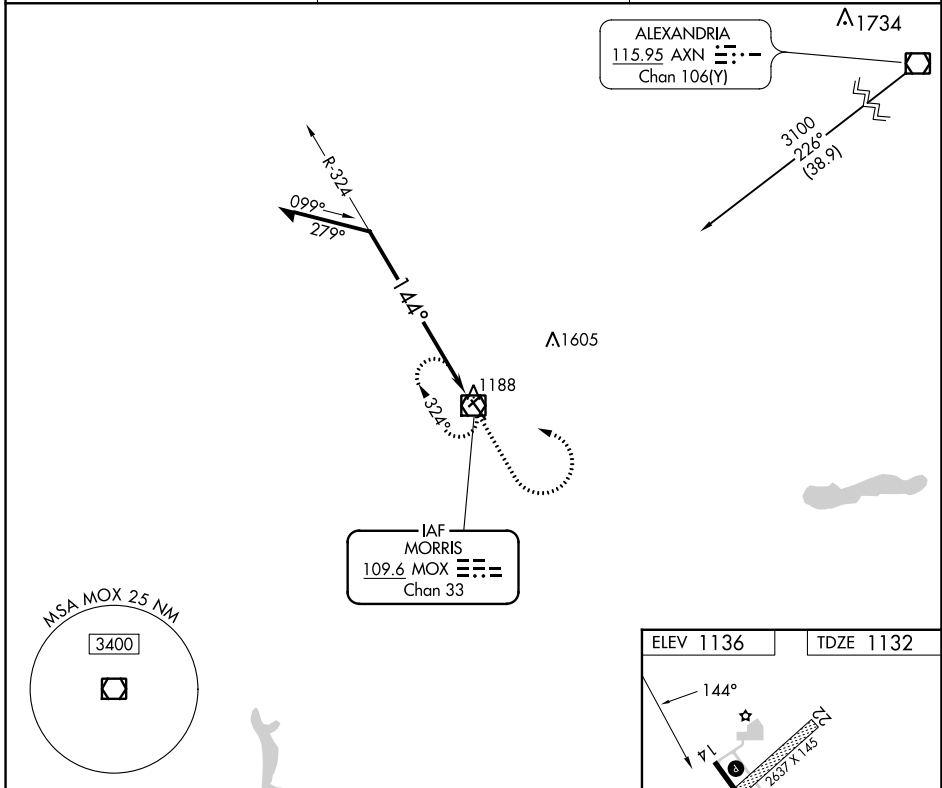

VOR/DME MOX 109.6 Chan 33	APP CRS 144°	Rwy Idg TDZE Apt Elev	4899 1132 1136
---	------------------------	-----------------------------	---

VOR RWY 14

MORRIS MUNI/CHARLIE SCHMIDT FLD (MOX)

NA Circling NA to Rwys 4 and 22. VDP NA when using Benson altimeter setting. When local altimeter setting not received, use Benson altimeter setting and increase all MDAs 60 feet and increase S-14 and Circling visibility Cat C ¼ SM.

MISSED APPROACH: Climb to 3000 then left turn direct MOX VOR/DME and hold.

AWOS-3PT 118.6	MINNEAPOLIS CENTER 126.1 269.2	UNICOM 122.8 (CTAF)
--------------------------	--	-------------------------------

CATEGORY	A	B	C	D
S-14	1640-1	508 (600-1)	1640-1 3/8 508 (600-1 3/8)	NA
C CIRCLING	1640-1	504 (600-1)	1860-2 724 (800-2)	NA

NC-1, 22 FEB 2024 to 21 MAR 2024

NC-1, 22 FEB 2024 to 21 MAR 2024