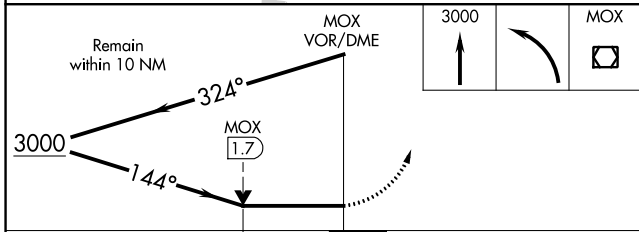

VOR/DME MOX 109.6 Chan 33	APP CRS 144°	Rwy Idg TDZE Apt Elev	4899 1132 1136
---	------------------------	-----------------------------	---

VOR RWY 14

MORRIS MUNI/CHARLIE SCHMIDT FLD (MOX)

NA Circling NA to Rwys 4 and 22. VDP NA when using Benson altimeter setting. When local altimeter setting not received, use Benson altimeter setting and increase all MDAs 60 feet and increase S-14 and Circling visibility Cat C ¼ SM.

MISSED APPROACH: Climb to 3000 then left turn direct MOX VOR/DME and hold.

AWOS-3PT 118.6	MINNEAPOLIS CENTER 126.1 269.2	UNICOM 122.8 (CTAF)
--------------------------	--	-------------------------------

CATEGORY	A	B	C	D
S-14	1640-1	508 (600-1)	1640-1 3/8 508 (600-1 3/8)	NA
C CIRCLING	1640-1	504 (600-1)	1860-2 724 (800-2)	NA

NC-1, 22 FEB 2024 to 21 MAR 2024

NC-1, 22 FEB 2024 to 21 MAR 2024