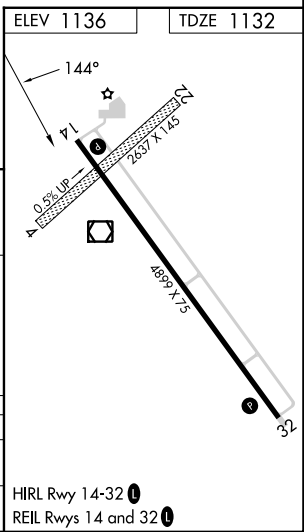

VOR/DME MOX 109.6 Chan 33	APP CRS 144°	Rwy Idg TDZE Apt Elev	4899 1132 1136
---	------------------------	-----------------------------	---

VOR RWY 14

MORRIS MUNI/CHARLIE SCHMIDT FLD (MOX)

NA Circling NA to Rwys 4 and 22. VDP NA when using Benson altimeter setting. When local altimeter setting not received, use Benson altimeter setting and increase all MDAs 60 feet and increase S-14 and Circling visibility Cat C ¼ SM.

MISSED APPROACH: Climb to 3000 then left turn direct MOX VOR/DME and hold.

AWOS-3PT 118.6	MINNEAPOLIS CENTER 126.1 269.2	UNICOM 122.8 (CTAF)
--------------------------	--	-------------------------------

CATEGORY	A	B	C	D
S-14	1640-1	508 (600-1)	1640-1 3/8 508 (600-1 3/8)	NA
C CIRCLING	1640-1	504 (600-1)	1860-2 724 (800-2)	NA

NC-1, 22 FEB 2024 to 21 MAR 2024

NC-1, 22 FEB 2024 to 21 MAR 2024