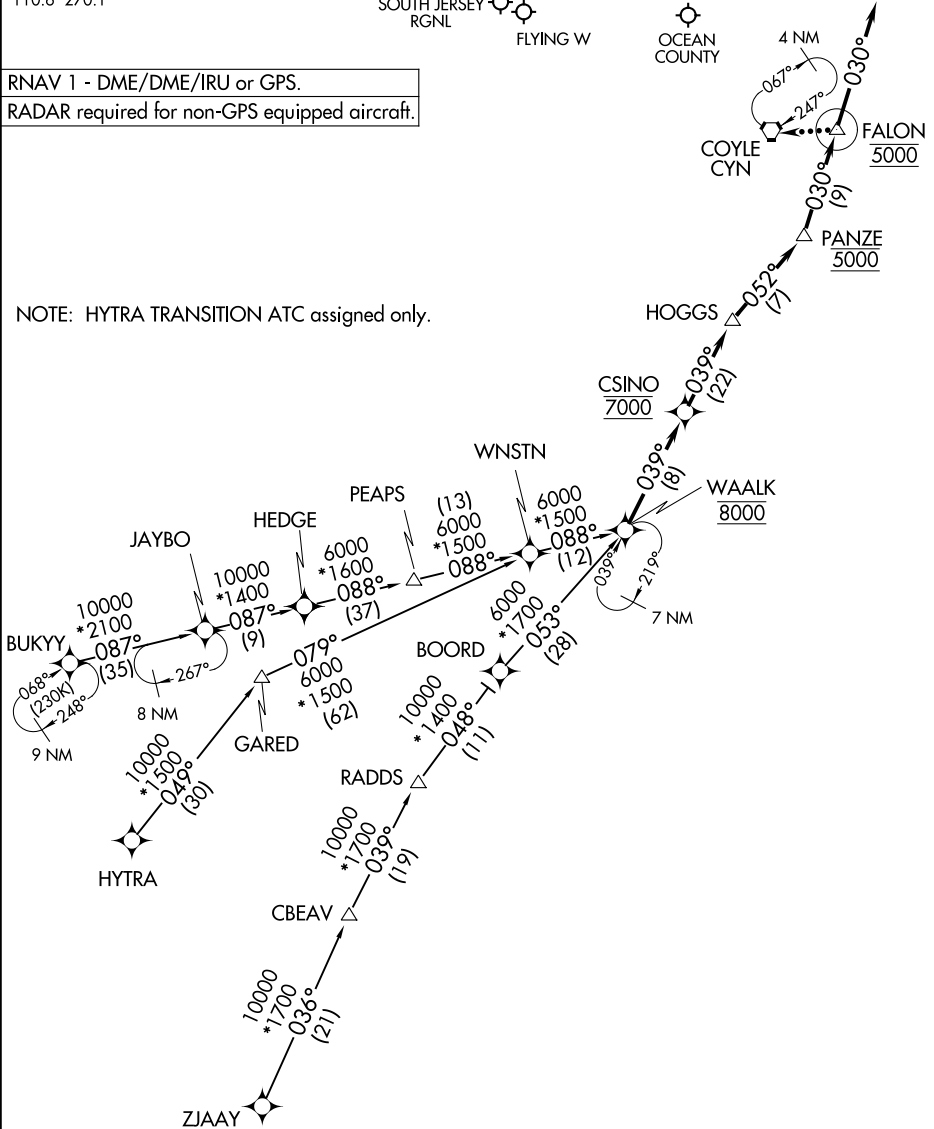

WAALK TWO ARRIVAL (RNAV)

TOMS RIVER, NEW JERSEY

ATLANTIC CITY APP CON
 124.6 327.125
 MC GUIRE APP CON
 126.475 363.8
 KNEL ATIS
 276.525
 KWRI ATIS
 110.6 270.1

RNAV 1 - DME/DME/IRU or GPS.
 RADAR required for non-GPS equipped aircraft.

NOTE: HYTRA TRANSITION ATC assigned only.

NE-2, 22 FEB 2024 to 21 MAR 2024

NE-2, 22 FEB 2024 to 21 MAR 2024

(NARRATIVE ON FOLLOWING PAGE)

NOTE: Chart not to scale.

WAALK TWO ARRIVAL (RNAV)

TOMS RIVER, NEW JERSEY