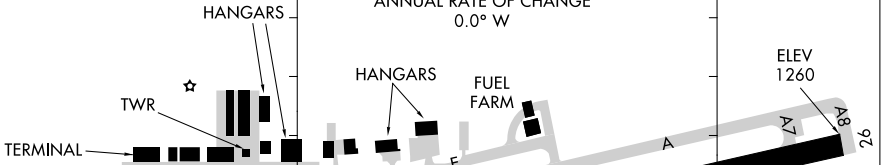

23222

AIRPORT DIAGRAM

AL-5674 (FAA)

CENTRAL WISCONSIN (CWA)
MOSINEE, WISCONSIN

ATIS
127.45
CWA TOWER*
119.75 360.7
GND CON
121.9 360.7

D

▲
1422 ±

JANUARY 2020
ANNUAL RATE OF CHANGE
0.0° W

FIELD
ELEV
1277

RWY 08-26
PCN 67 R/B/W/T
S-120, D-227, 2D-409
RWY 17-35
PCN 65 R/A/W/T
S-120, D-225, 2D-485, 2D/2D2-980

CAUTION: BE ALERT TO RUNWAY
CROSSING CLEARANCES.
READEBACK OF ALL RUNWAY HOLDING
INSTRUCTIONS IS REQUIRED.