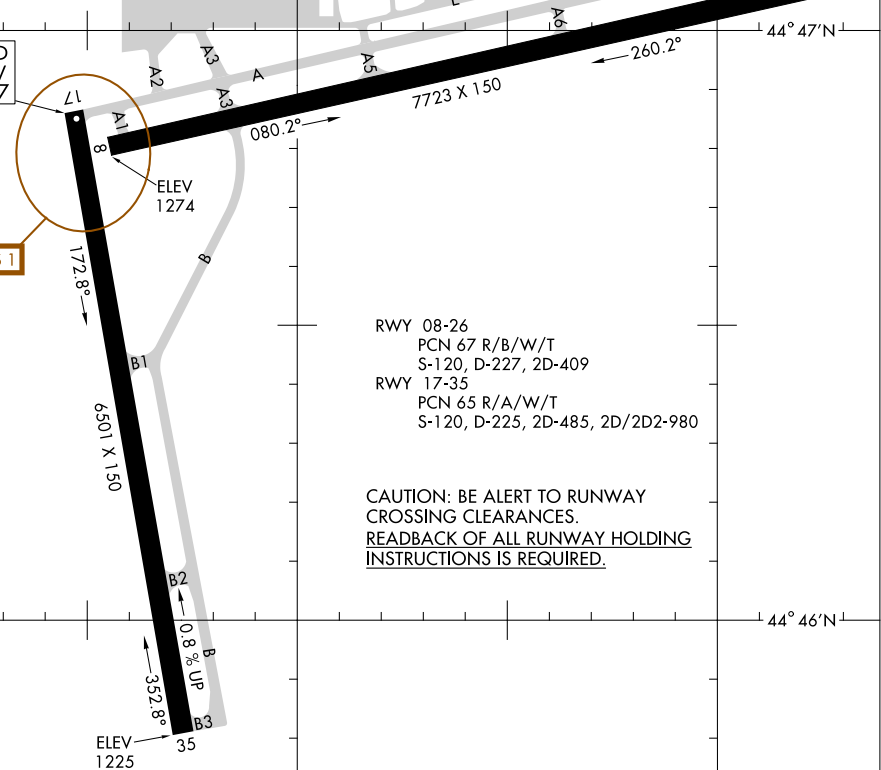

23222

AIRPORT DIAGRAM

AL-5674 (FAA)

CENTRAL WISCONSIN (CWA)
MOSINEE, WISCONSIN

ATIS
127.45
CWA TOWER*
119.75 360.7
GND CON
121.9 360.7

D

▲
1422 ±

JANUARY 2020
ANNUAL RATE OF CHANGE
0.0° W

FIELD
ELEV
1277

RWY 08-26
PCN 67 R/B/W/T
S-120, D-227, 2D-409
RWY 17-35
PCN 65 R/A/W/T
S-120, D-225, 2D-485, 2D/2D2-980

CAUTION: BE ALERT TO RUNWAY
CROSSING CLEARANCES.
READEBACK OF ALL RUNWAY HOLDING
INSTRUCTIONS IS REQUIRED.

EC-3, 22 FEB 2024 to 21 MAR 2024

EC-3, 22 FEB 2024 to 21 MAR 2024

AIRPORT DIAGRAM

23222

MOSINEE, WISCONSIN
CENTRAL WISCONSIN (CWA)