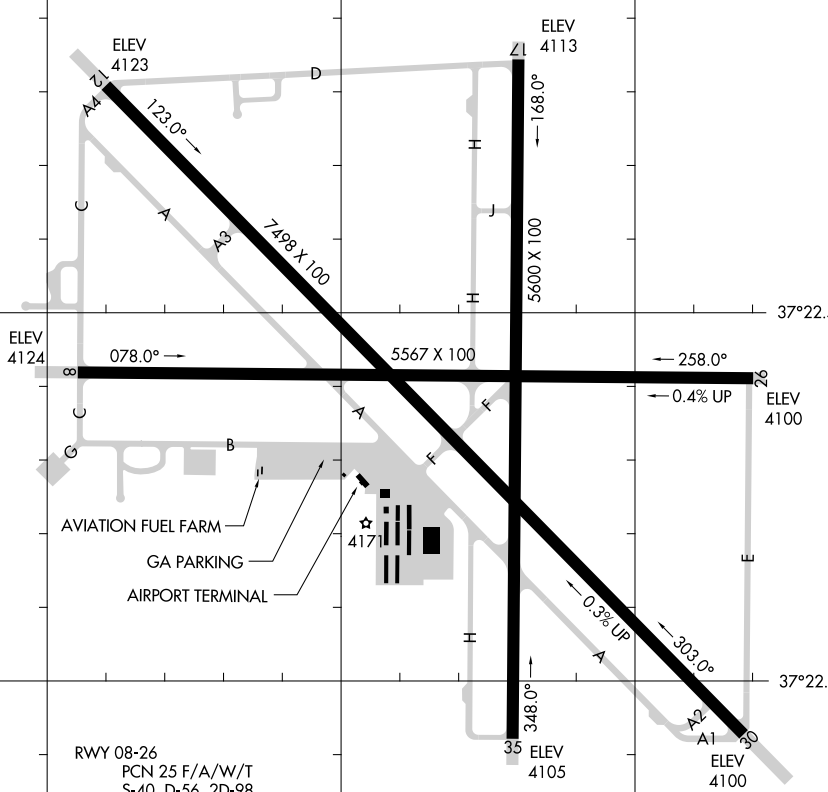

22307

AIRPORT DIAGRAM

AL-5737 (FAA)

BISHOP (BIH)
BISHOP, CALIFORNIA

ASOS
119.025
CTAF/UNICOM
123.0

FIELD
ELEV
4124

JANUARY 2020
ANNUAL RATE OF CHANGE
0.1° W

37°23.0' N

SW-2, 22 FEB 2024 to 21 MAR 2024

SW-2, 22 FEB 2024 to 21 MAR 2024

ELEV
4124

ELEV
4113

37°22.5' N

ELEV
4100

AVIATION FUEL FARM
GA PARKING
AIRPORT TERMINAL

4171

RWY 08-26
PCN 25 F/A/W/T
S-40, D-56, 2D-98
RWY 12-30
PCN 50 F/B/W/T
S-70, D-110, 2D-200
RWY 17-35
PCN 49 F/B/W/T
S-100, D-140, 2D-240

ELEV
4105

37°22.0' N

ELEV
4100

118°22.5' W

118°22.0' W

118°21.5' W

37°21.5' N

AIRPORT DIAGRAM

22307

BISHOP, CALIFORNIA
BISHOP (BIH)