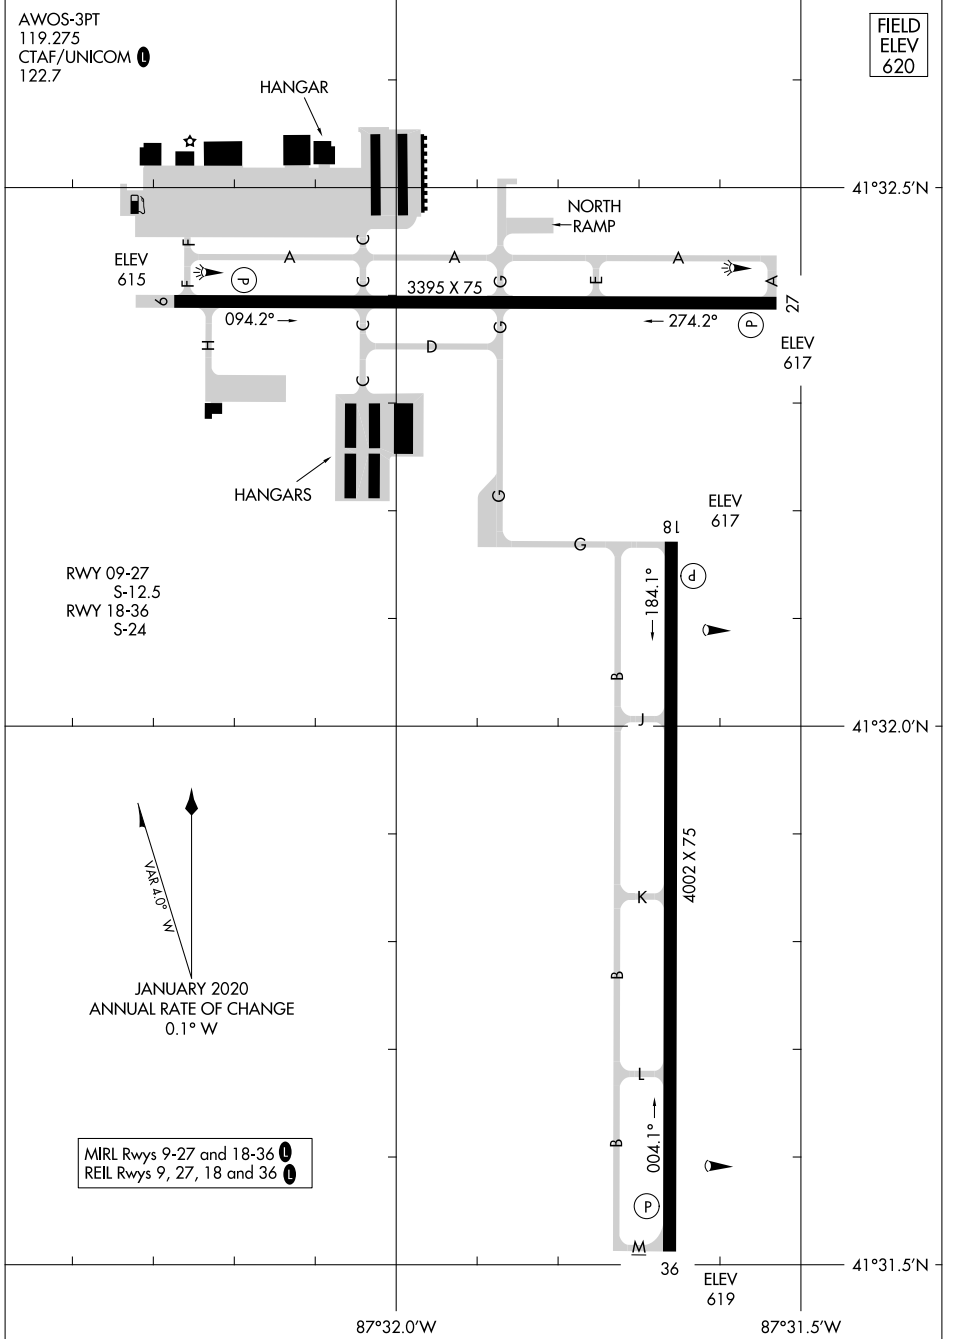

24025

AIRPORT DIAGRAM

AL-5826 (FAA)

LANSING MUNI (IGQ)
CHICAGO, ILLINOIS

EC-3, 22 FEB 2024 to 21 MAR 2024

EC-3, 22 FEB 2024 to 21 MAR 2024

MIRL Rwy 9-27 and 18-36	(P)
REIL Rwy 9, 27, 18 and 36	(L)

AIRPORT DIAGRAM