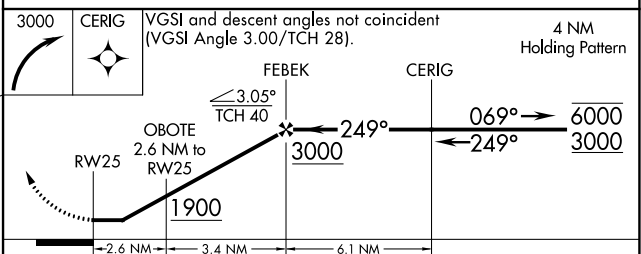

APP CRS	Rwy Idg	3600
249°	TDZE	1022
	Apt Elev	1025

RNAV (GPS) RWY 25

PLATTEVILLE MUNI (PVB)

RNP APCH.	MISSED APPROACH: Climbing right turn to 3000 direct CERIG and hold.
▽ Rwy 25 helicopter visibility reduction below 1 SM NA.	

AWOS-3 120.575	CHICAGO CENTER 133.95 281.4	UNICOM 122.7 (CTAF) ①
--------------------------	---------------------------------------	---------------------------------

CATEGORY	A	B	C	D
LNAV MDA	1440-1	418 (500-1)	1440-1¼ 418 (500-1¼)	NA
CIRCLING	1460-1 435 (500-1)	1600-1 575 (600-1)	1600-1½ 575 (600-1½)	NA