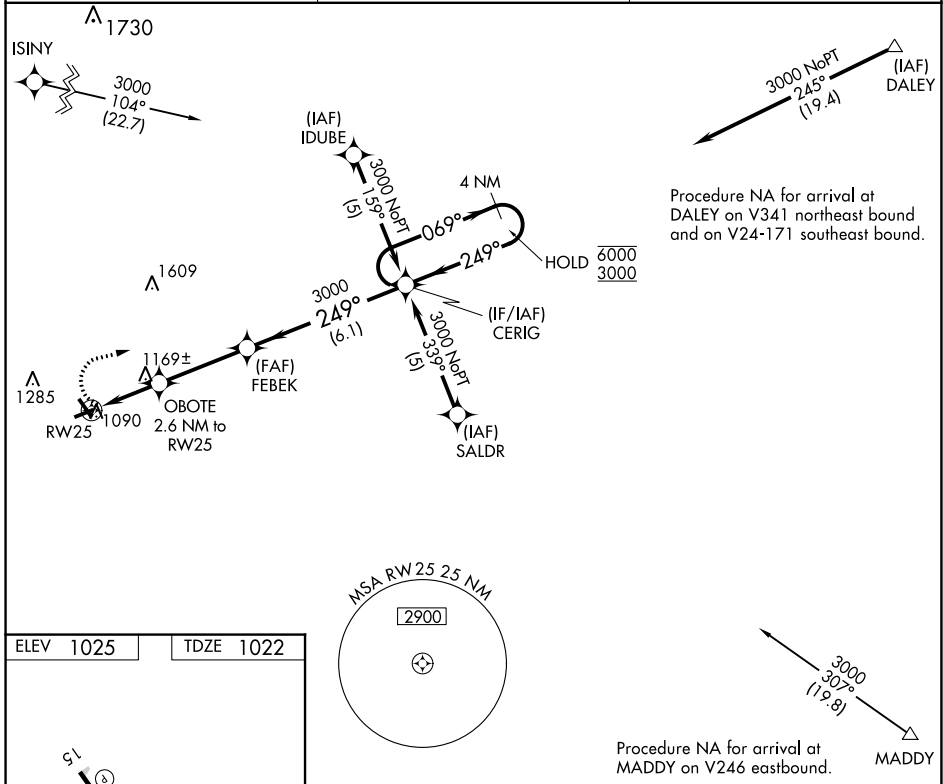

APP CRS	Rwy Idg	3600
249°	TDZE	1022
	Apt Elev	1025

RNAV (GPS) RWY 25

PLATTEVILLE MUNI (PVB)

RNP APCH.	MISSED APPROACH: Climbing right turn to 3000 direct CERIG and hold.
▽ Rwy 25 helicopter visibility reduction below 1 SM NA.	

AWOS-3 120.575	CHICAGO CENTER 133.95 281.4	UNICOM 122.7 (CTAF) ①
--------------------------	---------------------------------------	---------------------------------

CATEGORY	A	B	C	D
LNAV MDA	1440-1	418 (500-1)	1440-1¼ 418 (500-1¼)	NA
CIRCLING	1460-1 435 (500-1)	1600-1 575 (600-1)	1600-1½ 575 (600-1½)	NA

EC-3, 22 FEB 2024 to 21 MAR 2024

EC-3, 22 FEB 2024 to 21 MAR 2024